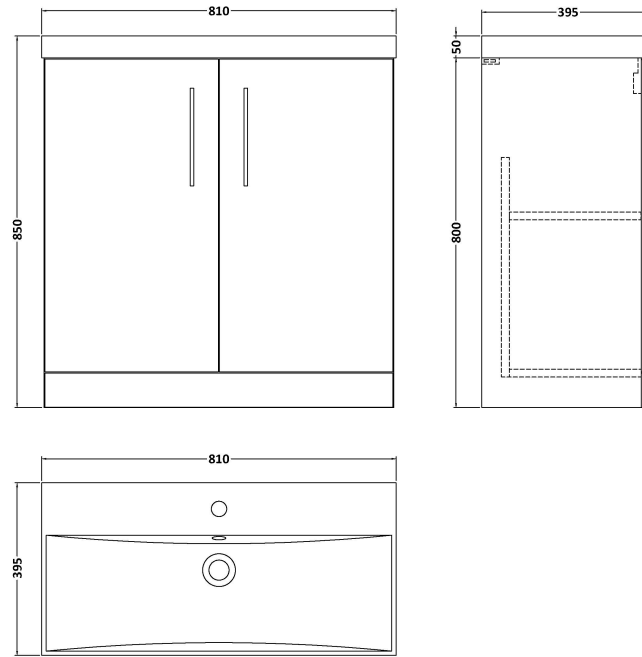

Sales Code: ARN805D

Description: 800 Fs 2-Door Vanity & Basin 3

Packaging Details

Barcode: 5056462664781

Sales Code: NVF805

Description: 800 Fs 2-Door Unit (365 Deep)

Product Dimensions

Height (mm):	800
Width (mm):	800
Depth (mm):	383
Nett Weight (kg):	25.5

Packaging Dimensions

Height (mm):	835
Width (mm):	820
Depth (mm):	375
Gross Weight (kg):	26

Packaging Data

Box Colour:	Brown Cardboard Box - Printed
Box Qty:	0
Label Size:	0 x 0
Label Colour:	White Label
Label Qty:	2

Sales Code: NVM035

Description: 800 Thin Edged Basin 1Th

Product Dimensions

Height (mm):	170
Width (mm):	810
Depth (mm):	395
Nett Weight (kg):	14.5

Packaging Dimensions

Height (mm):	190
Width (mm):	830
Depth (mm):	415
Gross Weight (kg):	15

Packaging Data

Box Colour:	Brown Cardboard Box
Box Qty:	1
Label Size:	100 x 50
Label Colour:	White Label
Label Qty:	2

Outer Box Dimensions (If Applicable)

Height (mm):	
Width (mm):	
Depth (mm):	
Gross Weight (kg):	
Barcode:	5056211853435