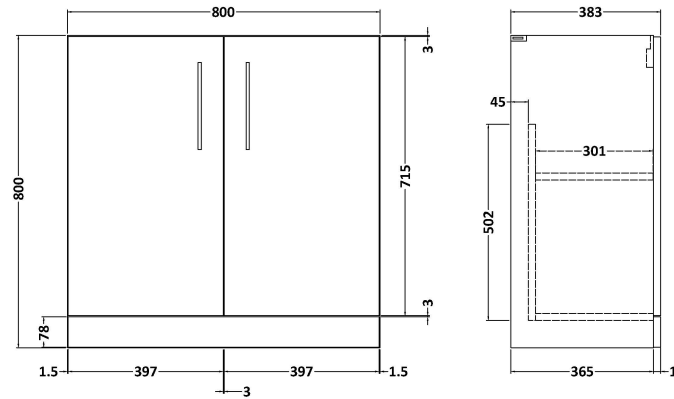

Sales Code: ARN805D

Description: 800 Fs 2-Door Vanity & Basin 3

Packaging Details

Barcode: 5056462664781

Sales Code: NVF805

Description: 800 Fs 2-Door Unit (365 Deep)

Product Dimensions

Height (mm):	800
Width (mm):	800
Depth (mm):	383
Nett Weight (kg):	25.5

Packaging Dimensions

Height (mm):	835
Width (mm):	820
Depth (mm):	375
Gross Weight (kg):	26

Packaging Data

Box Colour:	Brown Cardboard Box - Printed
Box Qty:	0
Label Size:	0 x 0
Label Colour:	White Label
Label Qty:	2

Sales Code: NVM035

Description: 800 Thin Edged Basin 1Th

Product Dimensions

Height (mm):	170
Width (mm):	810
Depth (mm):	395
Nett Weight (kg):	14.5

Packaging Dimensions

Height (mm):	190
Width (mm):	830
Depth (mm):	415
Gross Weight (kg):	15

Packaging Data

Box Colour:	Brown Cardboard Box
Box Qty:	1
Label Size:	100 x 50
Label Colour:	White Label
Label Qty:	2

Outer Box Dimensions (If Applicable)

Height (mm):	
Width (mm):	
Depth (mm):	
Gross Weight (kg):	
Barcode:	5056211853435