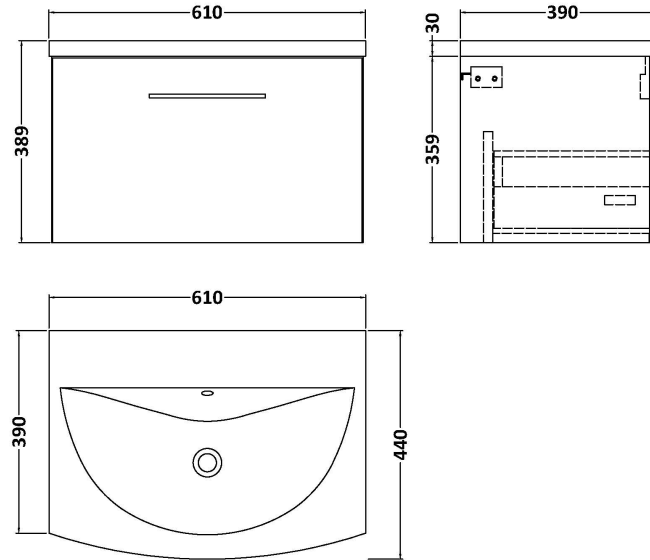

Sales Code: ARN522G

Description: 600 Wh 1-Drawer Vanity & Basin 4

Packaging Details

Barcode: 5056462680767