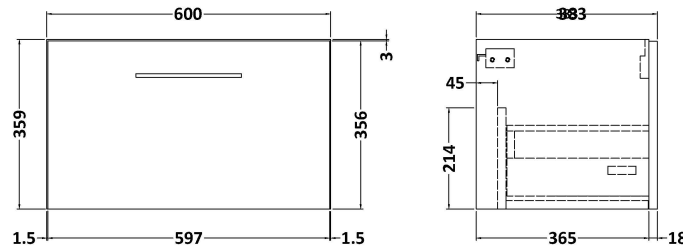

### Product Dimensions

Height (mm):	359
Width (mm):	600
Depth (mm):	383
Nett Weight (kg):	13

### Packaging Dimensions

Height (mm):	391
Width (mm):	632
Depth (mm):	391
Gross Weight (kg):	13.5

### Product Dimensions

Height (mm):	160
Width (mm):	610
Depth (mm):	440
Nett Weight (kg):	11

### Packaging Dimensions

Height (mm):	190
Width (mm):	630
Depth (mm):	415
Gross Weight (kg):	11.5