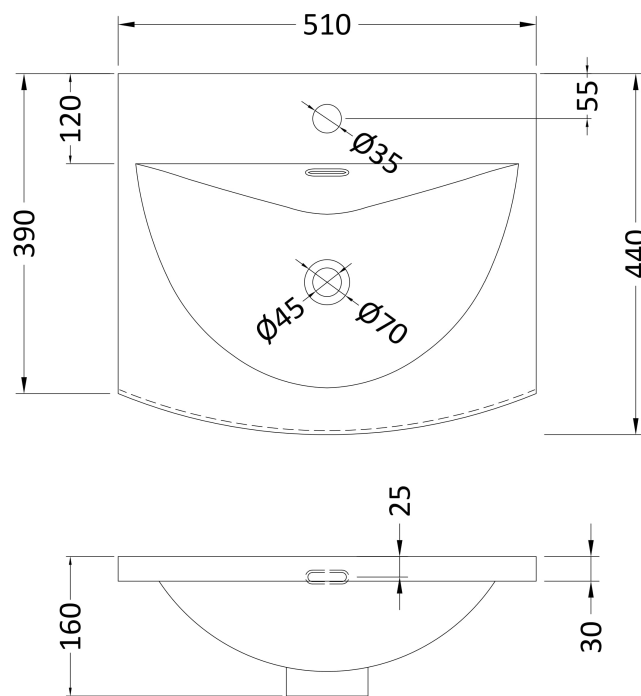

Packaging Dimensions

Height (mm):	835
Width (mm):	520
Depth (mm):	375
Gross Weight (kg):	18

Packaging Data

Box Colour:	Brown Cardboard Box - Printed
Box Qty:	0
Label Size:	0 x 0
Label Colour:	Not Applicable
Label Qty:	0

Outer Box Dimensions (If Applicable)

Height (mm):	
Width (mm):	
Depth (mm):	
Gross Weight (kg):	
Barcode:	5056462614267

Product Details

Country of Origin:	China
Fitting Instruction:	No
CE & UKCA:	N/A
FSC Certified Materials:	Yes
Colour:	Gloss White
Construction Method:	Cam & Wood Dowel
Construction Type:	Rigid
Cabinet Finish:	MFC Painted Gloss
Fascia Finish:	Mdf Painted Gloss
Cabinet Thickness (mm):	16
Fascia Thickness (mm):	18
Drawer Included:	No
Drawer Type:	Not Applicable
No of Shelves:	1
Hinge Type:	95 Degree Soft Close
Hinge Included:	Yes, Supplied
Adjustable Legs:	No, Not Required
Fixings Included:	Yes
Handle Style:	Contemporary
Waste Shroud:	No
Handle Included:	Yes, Supplied
Handle Type:	D-Shape

Sales Code: NVM042

Description: 500 Curved Basin 1Th

Product Dimensions

Height (mm):	160
Width (mm):	510
Depth (mm):	440
Nett Weight (kg):	9

Packaging Dimensions

Height (mm):	190
Width (mm):	530
Depth (mm):	415
Gross Weight (kg):	9.5

Packaging Data

Box Colour:	Brown Cardboard Box - Printed
Box Qty:	1
Label Size:	100 x 50
Label Colour:	White Label
Label Qty:	2

Outer Box Dimensions (If Applicable)

Height (mm):	
Width (mm):	
Depth (mm):	
Gross Weight (kg):	
Barcode:	5056462620985