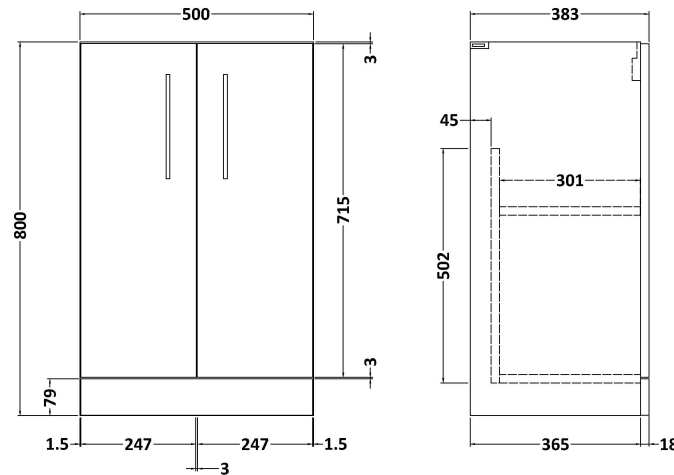

Sales Code: ARN101G

Description: 500 Fs 2-Door Vanity & Basin 4

Packaging Details

Barcode: 5056462680293

Sales Code: NVF101F

Description: 500 Fs 2-Door Unit (365 Deep)

Product Dimensions

Height (mm):	800
Width (mm):	500
Depth (mm):	383
Nett Weight (kg):	17.5

Packaging Dimensions

Height (mm):	835
Width (mm):	520
Depth (mm):	375
Gross Weight (kg):	18

Packaging Data

Box Colour:	Brown Cardboard Box - Printed
Box Qty:	0
Label Size:	0 x 0
Label Colour:	Not Applicable
Label Qty:	0

Outer Box Dimensions (If Applicable)

Height (mm):	
Width (mm):	
Depth (mm):	
Gross Weight (kg):	
Barcode:	5056462614267

Product Details

Country of Origin:	China
Fitting Instruction:	No
CE & UKCA:	N/A
FSC Certified Materials:	Yes
Colour:	Gloss White
Construction Method:	Cam & Wood Dowel
Construction Type:	Rigid
Cabinet Finish:	MFC Painted Gloss
Fascia Finish:	Mdf Painted Gloss
Cabinet Thickness (mm):	16
Fascia Thickness (mm):	18
Drawer Included:	No
Drawer Type:	Not Applicable
No of Shelves:	1
Hinge Type:	95 Degree Soft Close
Hinge Included:	Yes, Supplied
Adjustable Legs:	No, Not Required
Fixings Included:	Yes
Handle Style:	Contemporary
Waste Shroud:	No
Handle Included:	Yes, Supplied
Handle Type:	D-Shape

Sales Code: NVM042

Description: 500 Curved Basin 1Th

Product Dimensions

Height (mm):	160
Width (mm):	510
Depth (mm):	440
Nett Weight (kg):	9

Packaging Dimensions

Height (mm):	190
Width (mm):	530
Depth (mm):	415
Gross Weight (kg):	9.5