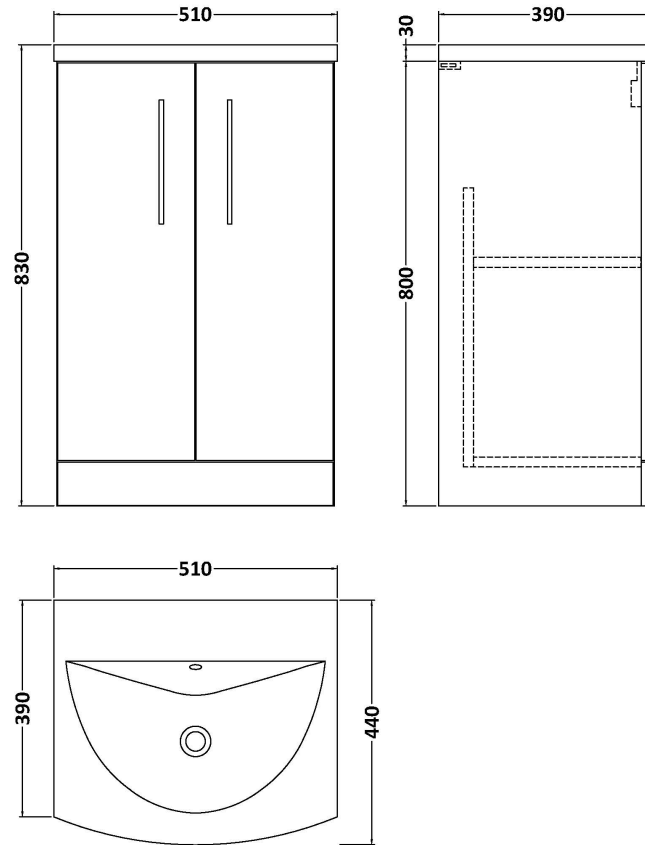

Sales Code: ARN101G

Description: 500 Fs 2-Door Vanity & Basin 4

Packaging Details

Barcode: 5056462680293

Sales Code: NVF101F

Description: 500 Fs 2-Door Unit (365 Deep)

Product Dimensions

Height (mm):	800
Width (mm):	500
Depth (mm):	383
Nett Weight (kg):	17.5

Packaging Dimensions

Height (mm):	835
Width (mm):	520
Depth (mm):	375
Gross Weight (kg):	18

Packaging Data

Box Colour:	Brown Cardboard Box - Printed
Box Qty:	0
Label Size:	0 x 0
Label Colour:	Not Applicable
Label Qty:	0

Outer Box Dimensions (If Applicable)

Height (mm):	
Width (mm):	
Depth (mm):	
Gross Weight (kg):	
Barcode:	5056462614267

Product Details

Country of Origin:	China
Fitting Instruction:	No
CE & UKCA:	N/A
FSC Certified Materials:	Yes
Colour:	Gloss White
Construction Method:	Cam & Wood Dowel
Construction Type:	Rigid
Cabinet Finish:	MFC Painted Gloss
Fascia Finish:	Mdf Painted Gloss
Cabinet Thickness (mm):	16
Fascia Thickness (mm):	18
Drawer Included:	No
Drawer Type:	Not Applicable
No of Shelves:	1
Hinge Type:	95 Degree Soft Close
Hinge Included:	Yes, Supplied
Adjustable Legs:	No, Not Required
Fixings Included:	Yes
Handle Style:	Contemporary
Waste Shroud:	No
Handle Included:	Yes, Supplied
Handle Type:	D-Shape

Sales Code: NVM042

Description: 500 Curved Basin 1Th

Product Dimensions

Height (mm):	160
Width (mm):	510
Depth (mm):	440
Nett Weight (kg):	9

Packaging Dimensions

Height (mm):	190
Width (mm):	530
Depth (mm):	415
Gross Weight (kg):	9.5