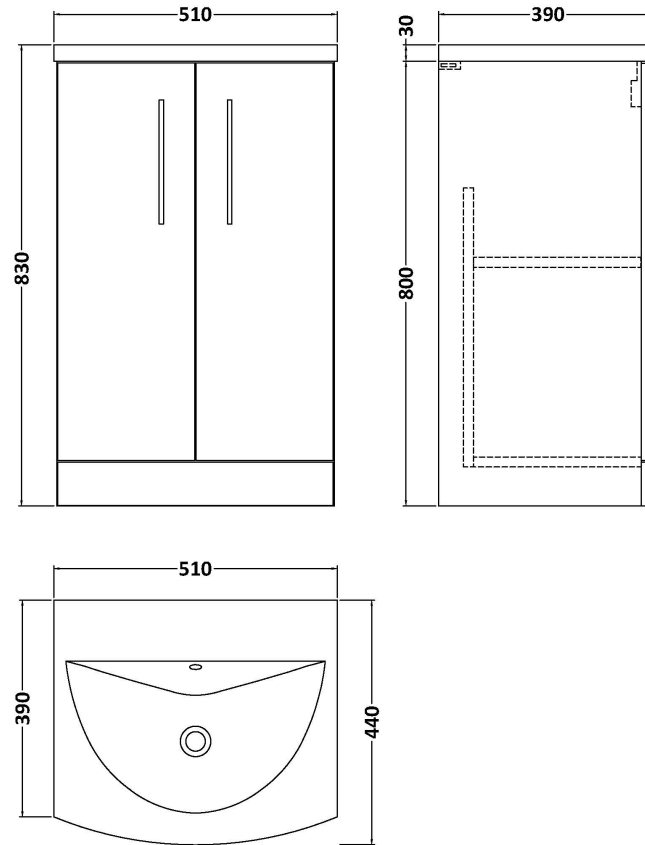

Sales Code: ARN2501G

Description: 500 Fs 2-Door Vanity & Basin 4

Packaging Details

Barcode: 5056462680323

Sales Code: NVF2501

Description: 500 Fs 2-Door Unit (365 Deep)

Product Dimensions

Height (mm):	800
Width (mm):	500
Depth (mm):	383
Nett Weight (kg):	17

Packaging Dimensions

Height (mm):	835
Width (mm):	520
Depth (mm):	375
Gross Weight (kg):	17.5

Packaging Data

Box Colour:	Brown Cardboard Box
Box Qty:	1
Label Size:	100 x 50
Label Colour:	White Label
Label Qty:	2

Outer Box Dimensions (If Applicable)

Height (mm):	
Width (mm):	
Depth (mm):	
Gross Weight (kg):	
Barcode:	5056462659978

Product Details

Country of Origin:	United Kingdom
Fitting Instruction:	No
CE & UKCA:	N/A
FSC Certified Materials:	Yes
Colour:	Grey Vicenza Oak
Construction Method:	Cam & Wood Dowel
Construction Type:	Rigid
Cabinet Finish:	MFC Textured Woodgrain
Fascia Finish:	MFC Textured Woodgrain
Cabinet Thickness (mm):	18
Fascia Thickness (mm):	18
Drawer Included:	No
Drawer Type:	Not Applicable
No of Shelves:	1
Hinge Type:	95 Degree Clip-On Soft Close
Hinge Included:	Yes, Supplied
Adjustable Legs:	No, Not Required
Fixings Included:	Yes
Handle Style:	Contemporary
Waste Shroud:	No
Handle Included:	Yes, Supplied
Handle Type:	D-Shape

Sales Code: NVM042

Description: 500 Curved Basin 1Th

Product Dimensions

Height (mm):	160
Width (mm):	510
Depth (mm):	440
Nett Weight (kg):	9

Packaging Dimensions

Height (mm):	190
Width (mm):	530
Depth (mm):	415
Gross Weight (kg):	9.5