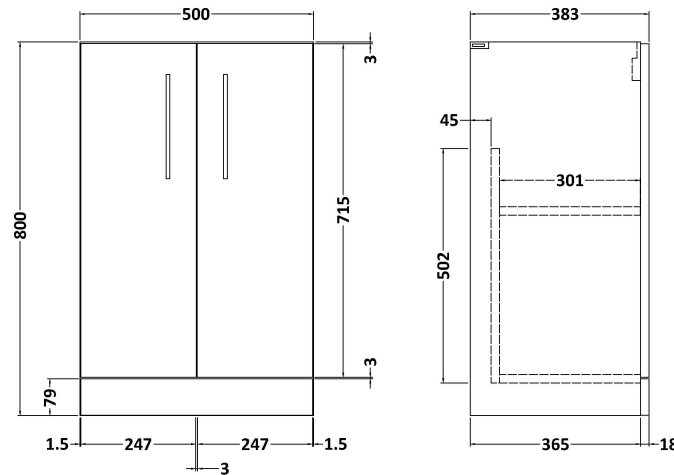

Sales Code: ARN2501G

Description: 500 Fs 2-Door Vanity & Basin 4

Packaging Details

Barcode: 5056462680323

Sales Code: NVF2501

Description: 500 Fs 2-Door Unit (365 Deep)

Product Dimensions

Height (mm):	800
Width (mm):	500
Depth (mm):	383
Nett Weight (kg):	17

Packaging Dimensions

Height (mm):	835
Width (mm):	520
Depth (mm):	375
Gross Weight (kg):	17.5

Packaging Data

Box Colour:	Brown Cardboard Box
Box Qty:	1
Label Size:	100 x 50
Label Colour:	White Label
Label Qty:	2

Outer Box Dimensions (If Applicable)

Height (mm):	
Width (mm):	
Depth (mm):	
Gross Weight (kg):	
Barcode:	5056462659978

Product Details

Country of Origin:	United Kingdom
Fitting Instruction:	No
CE & UKCA:	N/A
FSC Certified Materials:	Yes
Colour:	Grey Vicenza Oak
Construction Method:	Cam & Wood Dowel
Construction Type:	Rigid
Cabinet Finish:	MFC Textured Woodgrain
Fascia Finish:	MFC Textured Woodgrain
Cabinet Thickness (mm):	18
Fascia Thickness (mm):	18
Drawer Included:	No
Drawer Type:	Not Applicable
No of Shelves:	1
Hinge Type:	95 Degree Clip-On Soft Close
Hinge Included:	Yes, Supplied
Adjustable Legs:	No, Not Required
Fixings Included:	Yes
Handle Style:	Contemporary
Waste Shroud:	No
Handle Included:	Yes, Supplied
Handle Type:	D-Shape

Sales Code: NVM042

Description: 500 Curved Basin 1Th

Product Dimensions

Height (mm):	160
Width (mm):	510
Depth (mm):	440
Nett Weight (kg):	9

Packaging Dimensions

Height (mm):	190
Width (mm):	530
Depth (mm):	415
Gross Weight (kg):	9.5