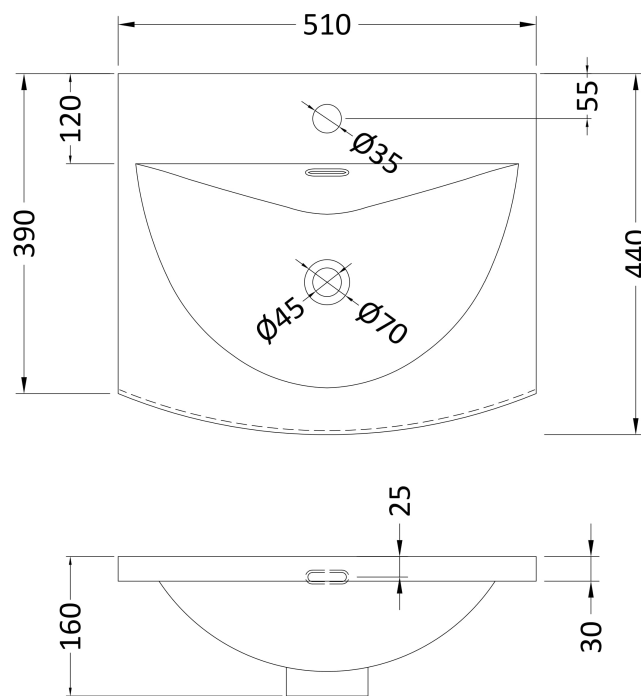

Sales Code: ARN2501G

Description: 500 Fs 2-Door Vanity & Basin 4

Packaging Details

Barcode: 5056462680323

Sales Code: NVF2501

Description: 500 Fs 2-Door Unit (365 Deep)

Product Dimensions

Height (mm):	800
Width (mm):	500
Depth (mm):	383
Nett Weight (kg):	17

Packaging Dimensions

Height (mm):	835
Width (mm):	520
Depth (mm):	375
Gross Weight (kg):	17.5

Packaging Data

Box Colour:	Brown Cardboard Box
Box Qty:	1
Label Size:	100 x 50
Label Colour:	White Label
Label Qty:	2

Sales Code: NVM042

Description: 500 Curved Basin 1Th

Product Dimensions

Height (mm):	160
Width (mm):	510
Depth (mm):	440
Nett Weight (kg):	9

Packaging Dimensions

Height (mm):	190
Width (mm):	530
Depth (mm):	415
Gross Weight (kg):	9.5

Packaging Data

Box Colour:	Brown Cardboard Box - Printed
Box Qty:	1
Label Size:	100 x 50
Label Colour:	White Label
Label Qty:	2

Outer Box Dimensions (If Applicable)

Height (mm):	
Width (mm):	
Depth (mm):	
Gross Weight (kg):	
Barcode:	5056462620985