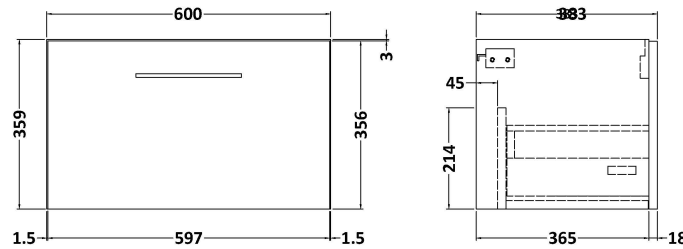

Sales Code: ARN122G

Description: 600 Wh 1-Drawer Vanity & Basin 4

Packaging Details

Barcode: 5056462680712

Sales Code: NVF122

Description: 600 Single Drawer Unit (365 Deep)

Product Dimensions

Height (mm):	359
Width (mm):	600
Depth (mm):	383
Nett Weight (kg):	13

Packaging Dimensions

Height (mm):	391
Width (mm):	632
Depth (mm):	391
Gross Weight (kg):	13.5

Packaging Data

Box Colour:	Brown Cardboard Box - Printed
Box Qty:	0
Label Size:	0 x 0
Label Colour:	Not Applicable
Label Qty:	0

Sales Code: NVM043

Description: 600 Curved Basin 1Th

Product Dimensions

Height (mm):	160
Width (mm):	610
Depth (mm):	440
Nett Weight (kg):	11

Packaging Dimensions

Height (mm):	190
Width (mm):	630
Depth (mm):	415
Gross Weight (kg):	11.5

Packaging Data

Box Colour:	Brown Cardboard Box - Printed
Box Qty:	1
Label Size:	100 x 50
Label Colour:	White Label
Label Qty:	2

Outer Box Dimensions (If Applicable)

Height (mm):	
Width (mm):	
Depth (mm):	
Gross Weight (kg):	
Barcode:	5056462620961