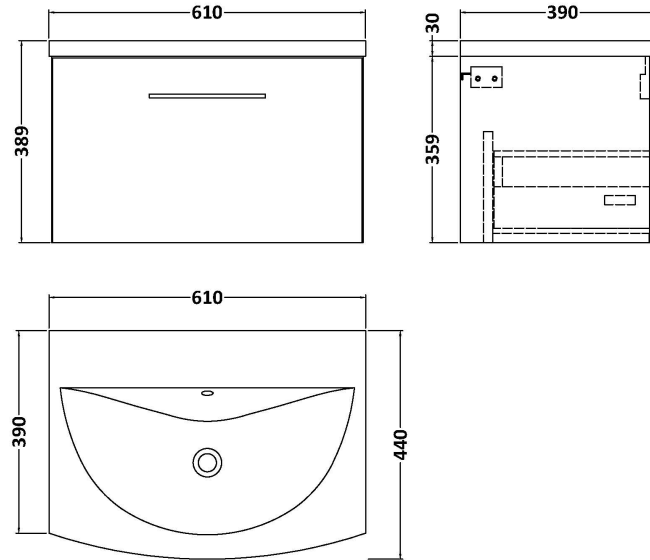

Sales Code: ARN122G

Description: 600 Wh 1-Drawer Vanity & Basin 4

Packaging Details

Barcode: 5056462680712

Sales Code: NVF122

Description: 600 Single Drawer Unit (365 Deep)

Product Dimensions

Height (mm):	359
Width (mm):	600
Depth (mm):	383
Nett Weight (kg):	13

Packaging Dimensions

Height (mm):	391
Width (mm):	632
Depth (mm):	391
Gross Weight (kg):	13.5

Packaging Data

Box Colour:	Brown Cardboard Box - Printed
Box Qty:	0
Label Size:	0 x 0
Label Colour:	Not Applicable
Label Qty:	0

Outer Box Dimensions (If Applicable)

Height (mm):	
Width (mm):	
Depth (mm):	
Gross Weight (kg):	
Barcode:	5056462660783

Product Details

Country of Origin:	China
Fitting Instruction:	No
CE & UKCA:	N/A
FSC Certified Materials:	Yes
Colour:	Gloss White
Construction Method:	Cam & Wood Dowel
Construction Type:	Rigid
Cabinet Finish:	MFC Painted Gloss
Fascia Finish:	Mdf Painted Gloss
Cabinet Thickness (mm):	16
Fascia Thickness (mm):	18
Drawer Included:	Yes
Drawer Type:	80mm High Metal S/C Inc Galler
No of Shelves:	0
Hinge Type:	Not Applicable
Hinge Included:	Not Applicable
Adjustable Legs:	No, Not Required
Fixings Included:	Yes
Handle Style:	Contemporary
Waste Shroud:	Yes
Handle Included:	Yes, Supplied
Handle Type:	D-Shape

Sales Code: NVM043

Description: 600 Curved Basin 1Th

Product Dimensions

Height (mm):	160
Width (mm):	610
Depth (mm):	440
Nett Weight (kg):	11

Packaging Dimensions

Height (mm):	190
Width (mm):	630
Depth (mm):	415
Gross Weight (kg):	11.5