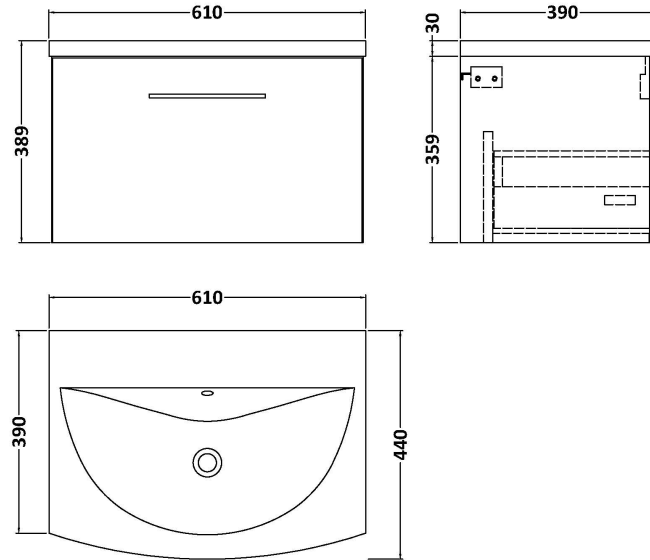

### Packaging Details

Barcode: 5056462680736

**Sales Code:** NVF822

**Description:** 600 Single Drawer Unit (365 Deep)

**Product Dimensions**

Height (mm):	359
Width (mm):	600
Depth (mm):	383
Nett Weight (kg):	13

**Packaging Dimensions**

Height (mm):	391
Width (mm):	632
Depth (mm):	391
Gross Weight (kg):	13.5

**Packaging Data**

Box Colour:	Brown Cardboard Box - Printed
Box Qty:	0
Label Size:	0 x 0
Label Colour:	White Label
Label Qty:	2

### Product Dimensions

Height (mm):	160
Width (mm):	610
Depth (mm):	440
Nett Weight (kg):	11

### Packaging Dimensions

Height (mm):	190
Width (mm):	630
Depth (mm):	415
Gross Weight (kg):	11.5