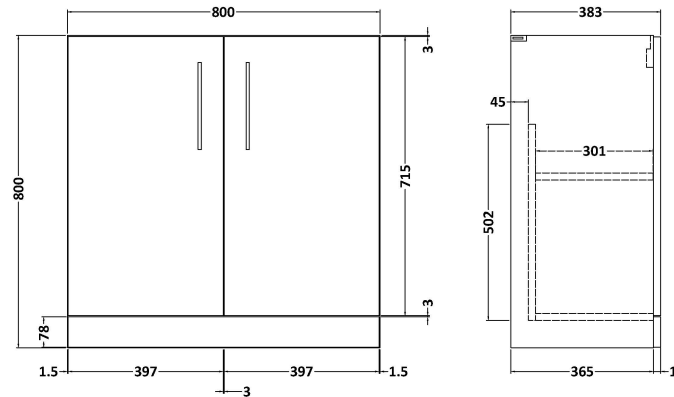

Sales Code: ARN105G

Description: 800 Fs 2-Door Vanity & Basin 4

Packaging Details

Barcode: 5056462680507

Sales Code: NVF105

Description: 800 Fs 2-Door Unit (365 Deep)

Product Dimensions

Height (mm):	800
Width (mm):	800
Depth (mm):	383
Nett Weight (kg):	25.5

Packaging Dimensions

Height (mm):	835
Width (mm):	820
Depth (mm):	375
Gross Weight (kg):	26

Packaging Data

Box Colour:	Brown Cardboard Box - Printed
Box Qty:	0
Label Size:	0 x 0
Label Colour:	Not Applicable
Label Qty:	0

Outer Box Dimensions (If Applicable)

Height (mm):	
Width (mm):	
Depth (mm):	
Gross Weight (kg):	
Barcode:	5056462614328

Product Details

Country of Origin:	China
Fitting Instruction:	No
CE & UKCA:	N/A
FSC Certified Materials:	Yes
Colour:	Gloss White
Construction Method:	Cam & Wood Dowel
Construction Type:	Rigid
Cabinet Finish:	MFC Painted Gloss
Fascia Finish:	Mdf Painted Gloss
Cabinet Thickness (mm):	16
Fascia Thickness (mm):	18
Drawer Included:	No
Drawer Type:	Not Applicable
No of Shelves:	1
Hinge Type:	95 Degree Soft Close
Hinge Included:	Yes, Supplied
Adjustable Legs:	No, Not Required
Fixings Included:	Yes
Handle Style:	Contemporary
Waste Shroud:	No
Handle Included:	Yes, Supplied
Handle Type:	D-Shape

Sales Code: NVM045

Description: 800 Curved Basin 1Th

Product Dimensions

Height (mm):	160
Width (mm):	810
Depth (mm):	440
Nett Weight (kg):	15

Packaging Dimensions

Height (mm):	190
Width (mm):	830
Depth (mm):	415
Gross Weight (kg):	15.5