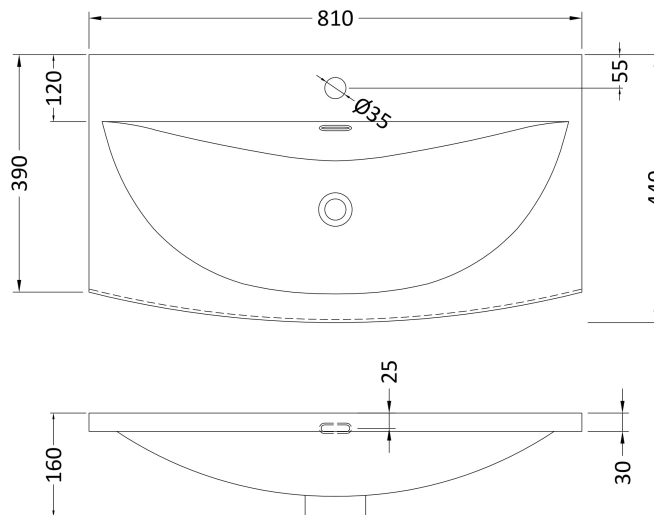

Packaging Dimensions

Height (mm):	835
Width (mm):	820
Depth (mm):	375
Gross Weight (kg):	26

Packaging Data

Box Colour:	Brown Cardboard Box - Printed
Box Qty:	0
Label Size:	0 x 0
Label Colour:	Not Applicable
Label Qty:	0

Outer Box Dimensions (If Applicable)

Height (mm):	
Width (mm):	
Depth (mm):	
Gross Weight (kg):	
Barcode:	5056462614328

Product Details

Country of Origin:	China
Fitting Instruction:	No
CE & UKCA:	N/A
FSC Certified Materials:	Yes
Colour:	Gloss White
Construction Method:	Cam & Wood Dowel
Construction Type:	Rigid
Cabinet Finish:	MFC Painted Gloss
Fascia Finish:	Mdf Painted Gloss
Cabinet Thickness (mm):	16
Fascia Thickness (mm):	18
Drawer Included:	No
Drawer Type:	Not Applicable
No of Shelves:	1
Hinge Type:	95 Degree Soft Close
Hinge Included:	Yes, Supplied
Adjustable Legs:	No, Not Required
Fixings Included:	Yes
Handle Style:	Contemporary
Waste Shroud:	No
Handle Included:	Yes, Supplied
Handle Type:	D-Shape

Sales Code: NVM045

Description: 800 Curved Basin 1Th

Product Dimensions

Height (mm):	160
Width (mm):	810
Depth (mm):	440
Nett Weight (kg):	15

Packaging Dimensions

Height (mm):	190
Width (mm):	830
Depth (mm):	415
Gross Weight (kg):	15.5

Packaging Data

Box Colour:	Brown Cardboard Box
Box Qty:	1
Label Size:	100 x 50
Label Colour:	White Label
Label Qty:	2

Outer Box Dimensions (If Applicable)

Height (mm):	
Width (mm):	
Depth (mm):	
Gross Weight (kg):	
Barcode:	5056462620978