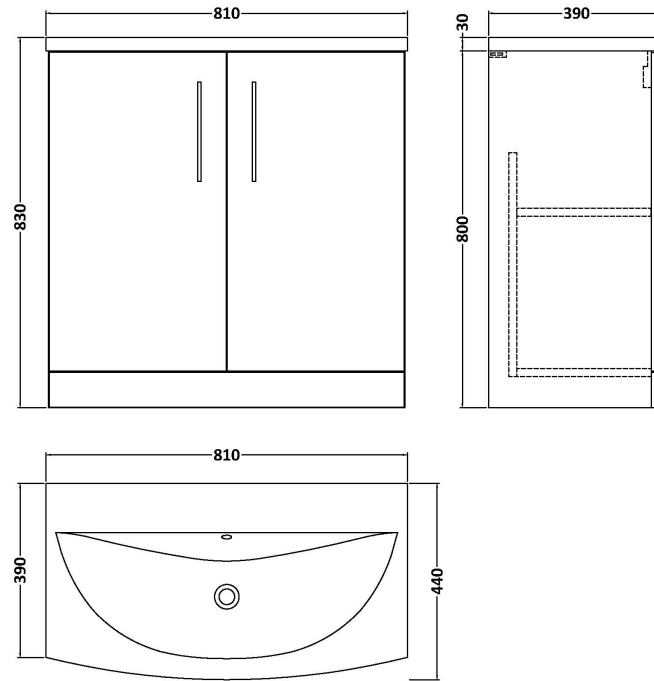

Sales Code: ARN105G

Description: 800 Fs 2-Door Vanity & Basin 4

Packaging Details

Barcode: 5056462680507

Sales Code: NVF105

Description: 800 Fs 2-Door Unit (365 Deep)

Product Dimensions

Height (mm):	800
Width (mm):	800
Depth (mm):	383
Nett Weight (kg):	25.5

Packaging Dimensions

Height (mm):	835
Width (mm):	820
Depth (mm):	375
Gross Weight (kg):	26

Packaging Data

Box Colour:	Brown Cardboard Box - Printed
Box Qty:	0
Label Size:	0 x 0
Label Colour:	Not Applicable
Label Qty:	0

Sales Code: NVM045

Description: 800 Curved Basin 1Th

Product Dimensions

Height (mm):	160
Width (mm):	810
Depth (mm):	440
Nett Weight (kg):	15

Packaging Dimensions

Height (mm):	190
Width (mm):	830
Depth (mm):	415
Gross Weight (kg):	15.5

Packaging Data

Box Colour:	Brown Cardboard Box
Box Qty:	1
Label Size:	100 x 50
Label Colour:	White Label
Label Qty:	2

Outer Box Dimensions (If Applicable)

Height (mm):	
Width (mm):	
Depth (mm):	
Gross Weight (kg):	
Barcode:	5056462620978