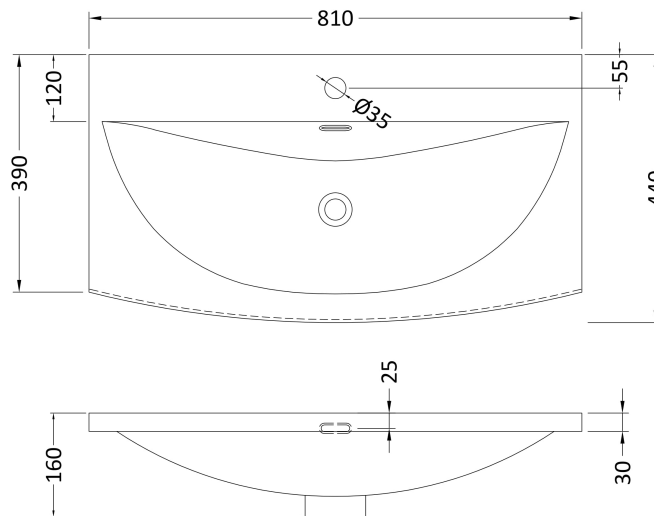

Packaging Dimensions

Height (mm):	835
Width (mm):	820
Depth (mm):	375
Gross Weight (kg):	26

Packaging Data

Box Colour:	Brown Cardboard Box - Printed
Box Qty:	0
Label Size:	0 x 0
Label Colour:	White Label
Label Qty:	2

Outer Box Dimensions (If Applicable)

Height (mm):	
Width (mm):	
Depth (mm):	
Gross Weight (kg):	
Barcode:	5056462658001

Product Details

Country of Origin:	China
Fitting Instruction:	No
CE & UKCA:	N/A
FSC Certified Materials:	Yes
Colour:	Satin Green
Construction Method:	Cam & Wood Dowel
Construction Type:	Rigid
Cabinet Finish:	MFC Painted Matt
Fascia Finish:	Mdf Painted Matt
Cabinet Thickness (mm):	16
Fascia Thickness (mm):	18
Drawer Included:	No
Drawer Type:	Not Applicable
No of Shelves:	1
Hinge Type:	95 Degree Soft Close
Hinge Included:	Yes, Supplied
Adjustable Legs:	No, Not Required
Fixings Included:	Yes
Handle Style:	Contemporary
Waste Shroud:	No
Handle Included:	Yes, Supplied
Handle Type:	D-Shape

Sales Code: NVM045

Description: 800 Curved Basin 1Th

Product Dimensions

Height (mm):	160
Width (mm):	810
Depth (mm):	440
Nett Weight (kg):	15

Packaging Dimensions

Height (mm):	190
Width (mm):	830
Depth (mm):	415
Gross Weight (kg):	15.5

Packaging Data

Box Colour:	Brown Cardboard Box
Box Qty:	1
Label Size:	100 x 50
Label Colour:	White Label
Label Qty:	2

Outer Box Dimensions (If Applicable)

Height (mm):	
Width (mm):	
Depth (mm):	
Gross Weight (kg):	
Barcode:	5056462620978