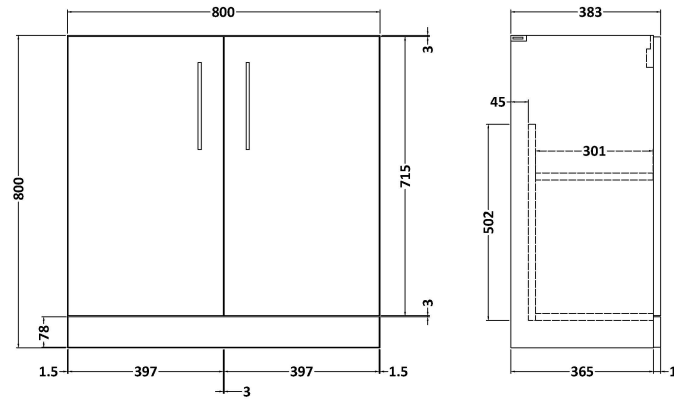

Sales Code: ARN805G

Description: 800 Fs 2-Door Vanity & Basin 4

Packaging Details

Barcode: 5056462680521

Sales Code: NVF805

Description: 800 Fs 2-Door Unit (365 Deep)

Product Dimensions

Height (mm):	800
Width (mm):	800
Depth (mm):	383
Nett Weight (kg):	25.5

Packaging Dimensions

Height (mm):	835
Width (mm):	820
Depth (mm):	375
Gross Weight (kg):	26

Packaging Data

Box Colour:	Brown Cardboard Box - Printed
Box Qty:	0
Label Size:	0 x 0
Label Colour:	White Label
Label Qty:	2

Sales Code: NVM045

Description: 800 Curved Basin 1Th

Product Dimensions

Height (mm):	160
Width (mm):	810
Depth (mm):	440
Nett Weight (kg):	15

Packaging Dimensions

Height (mm):	190
Width (mm):	830
Depth (mm):	415
Gross Weight (kg):	15.5

Packaging Data

Box Colour:	Brown Cardboard Box
Box Qty:	1
Label Size:	100 x 50
Label Colour:	White Label
Label Qty:	2

Outer Box Dimensions (If Applicable)

Height (mm):	
Width (mm):	
Depth (mm):	
Gross Weight (kg):	
Barcode:	5056462620978