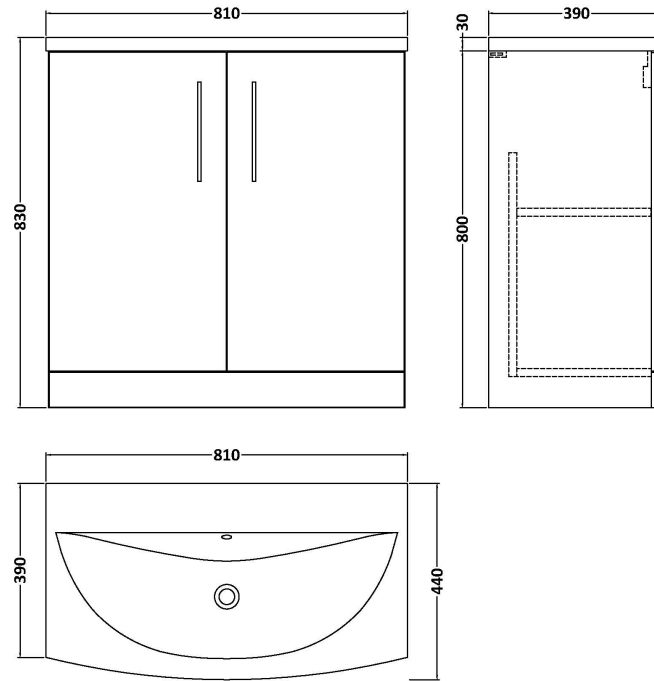

Sales Code: ARN805G

Description: 800 Fs 2-Door Vanity & Basin 4

Packaging Details

Barcode: 5056462680521

Sales Code: NVF805

Description: 800 Fs 2-Door Unit (365 Deep)

Product Dimensions

Height (mm):	800
Width (mm):	800
Depth (mm):	383
Nett Weight (kg):	25.5

Packaging Dimensions

Height (mm):	835
Width (mm):	820
Depth (mm):	375
Gross Weight (kg):	26

Packaging Data

Box Colour:	Brown Cardboard Box - Printed
Box Qty:	0
Label Size:	0 x 0
Label Colour:	White Label
Label Qty:	2

Sales Code: NVM045

Description: 800 Curved Basin 1Th

Product Dimensions

Height (mm):	160
Width (mm):	810
Depth (mm):	440
Nett Weight (kg):	15

Packaging Dimensions

Height (mm):	190
Width (mm):	830
Depth (mm):	415
Gross Weight (kg):	15.5

Packaging Data

Box Colour:	Brown Cardboard Box
Box Qty:	1
Label Size:	100 x 50
Label Colour:	White Label
Label Qty:	2

Outer Box Dimensions (If Applicable)

Height (mm):	
Width (mm):	
Depth (mm):	
Gross Weight (kg):	
Barcode:	5056462620978