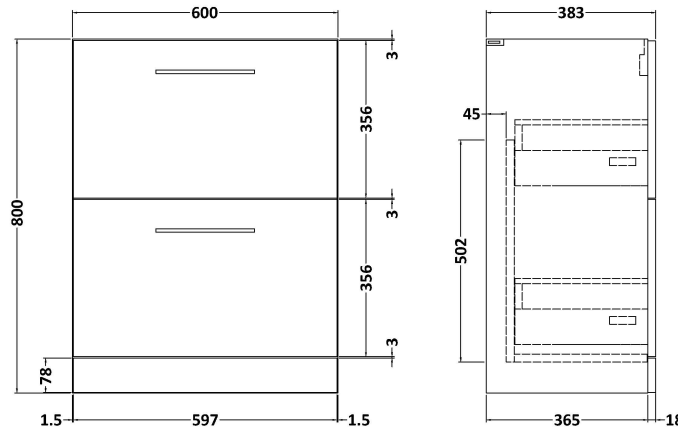

Sales Code: ARN533A

Description: 600 Fs 2-Drawer Vanity & Basin 1

Packaging Details

Barcode: 5056462666860

Sales Code: NVF533N

Description: 600 Fs 2-Drawer Unit (365 Deep)

Product Dimensions

Height (mm):	800
Width (mm):	600
Depth (mm):	383
Nett Weight (kg):	26

Packaging Dimensions

Height (mm):	835
Width (mm):	632
Depth (mm):	391
Gross Weight (kg):	26.5

Packaging Data

Box Colour:	Brown Cardboard Box
Box Qty:	1
Label Size:	100 x 50
Label Colour:	White Label
Label Qty:	2

Outer Box Dimensions (If Applicable)

Height (mm):	
Width (mm):	
Depth (mm):	
Gross Weight (kg):	
Barcode:	5056462660691

Product Details

Country of Origin:	United Kingdom
Fitting Instruction:	No
CE & UKCA:	N/A
FSC Certified Materials:	Yes
Colour:	Anthracite Woodgrain
Construction Method:	Cam & Wood Dowel
Construction Type:	Rigid
Cabinet Finish:	MFC Textured Woodgrain
Fascia Finish:	MFC Textured Woodgrain
Cabinet Thickness (mm):	18
Fascia Thickness (mm):	18
Drawer Included:	Yes
Drawer Type:	80mm High Metal S/C Inc Galler
No of Shelves:	0
Hinge Type:	Not Applicable
Hinge Included:	Not Applicable
Adjustable Legs:	No, Not Required
Fixings Included:	Yes
Handle Style:	Contemporary
Waste Shroud:	Yes
Handle Included:	Yes, Supplied
Handle Type:	D-Shape

Sales Code: NVM013

Description: 600 Mid-Edged Basin 1 Th

Product Dimensions

Height (mm):	180
Width (mm):	610
Depth (mm):	390
Nett Weight (kg):	11

Packaging Dimensions

Height (mm):	200
Width (mm):	410
Depth (mm):	630
Gross Weight (kg):	11