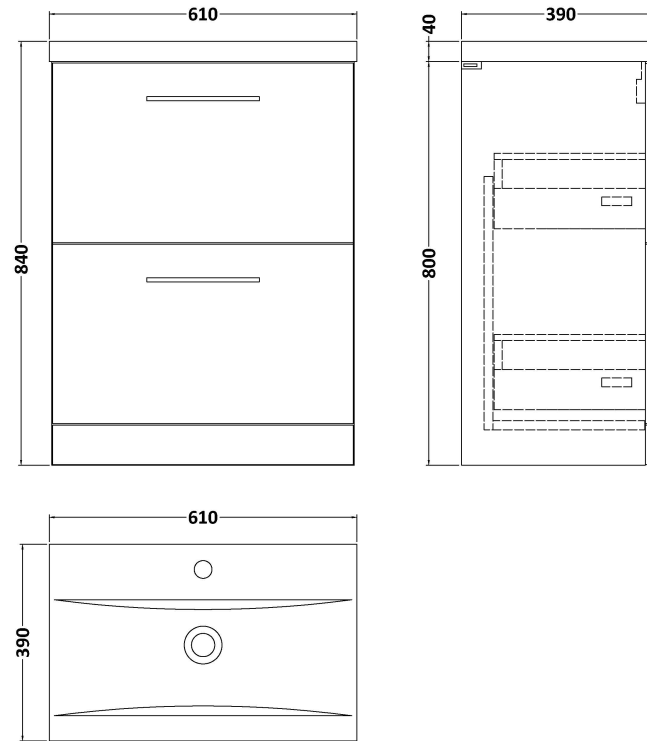

Sales Code: ARN533A

Description: 600 Fs 2-Drawer Vanity & Basin 1

Packaging Details

Barcode: 5056462666860

Sales Code: NVF533N

Description: 600 Fs 2-Drawer Unit (365 Deep)

Product Dimensions

Height (mm):	800
Width (mm):	600
Depth (mm):	383
Nett Weight (kg):	26

Packaging Dimensions

Height (mm):	835
Width (mm):	632
Depth (mm):	391
Gross Weight (kg):	26.5

Packaging Data

Box Colour:	Brown Cardboard Box
Box Qty:	1
Label Size:	100 x 50
Label Colour:	White Label
Label Qty:	2

Outer Box Dimensions (If Applicable)

Height (mm):	
Width (mm):	
Depth (mm):	
Gross Weight (kg):	
Barcode:	5056462660691

Product Details

Country of Origin:	United Kingdom
Fitting Instruction:	No
CE & UKCA:	N/A
FSC Certified Materials:	Yes
Colour:	Anthracite Woodgrain
Construction Method:	Cam & Wood Dowel
Construction Type:	Rigid
Cabinet Finish:	MFC Textured Woodgrain
Fascia Finish:	MFC Textured Woodgrain
Cabinet Thickness (mm):	18
Fascia Thickness (mm):	18
Drawer Included:	Yes
Drawer Type:	80mm High Metal S/C Inc Galler
No of Shelves:	0
Hinge Type:	Not Applicable
Hinge Included:	Not Applicable
Adjustable Legs:	No, Not Required
Fixings Included:	Yes
Handle Style:	Contemporary
Waste Shroud:	Yes
Handle Included:	Yes, Supplied
Handle Type:	D-Shape

Sales Code: NVM013

Description: 600 Mid-Edged Basin 1 Th

Product Dimensions

Height (mm):	180
Width (mm):	610
Depth (mm):	390
Nett Weight (kg):	11

Packaging Dimensions

Height (mm):	200
Width (mm):	410
Depth (mm):	630
Gross Weight (kg):	11