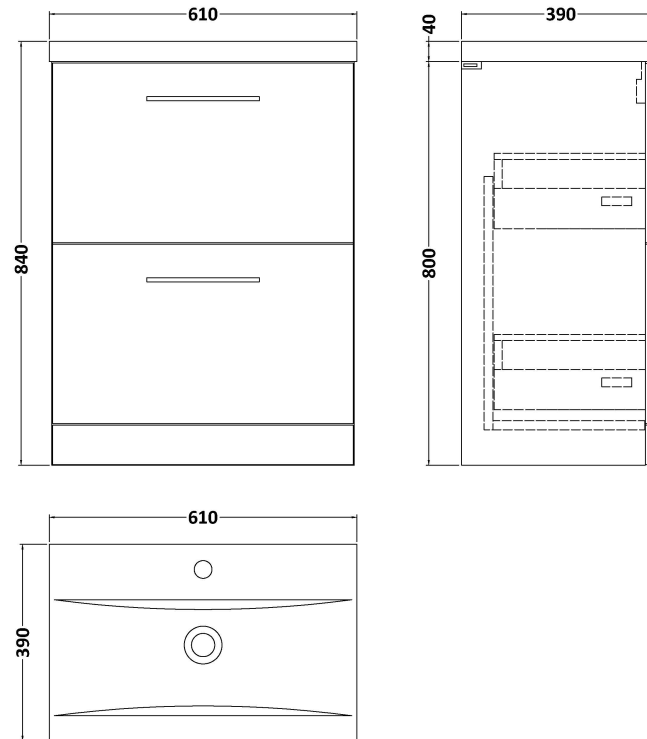

Sales Code: ARN633A

Description: 600 Fs 2-Drawer Vanity & Basin 1

Packaging Details

Barcode: 5056462666839

Sales Code: NVF633N

Description: 600 Fs 2-Drawer Unit (365 Deep)

Product Dimensions

Height (mm):	800
Width (mm):	600
Depth (mm):	383
Nett Weight (kg):	26

Packaging Dimensions

Height (mm):	835
Width (mm):	632
Depth (mm):	391
Gross Weight (kg):	26.5

Packaging Data

Box Colour:	Brown Cardboard Box
Box Qty:	1
Label Size:	100 x 50
Label Colour:	White Label
Label Qty:	2

Outer Box Dimensions (If Applicable)

Height (mm):	
Width (mm):	
Depth (mm):	
Gross Weight (kg):	
Barcode:	5056462660684

Product Details

Country of Origin:	United Kingdom
Fitting Instruction:	No
CE & UKCA:	N/A
FSC Certified Materials:	Yes
Colour:	Black Woodgrain
Construction Method:	Cam & Wood Dowel
Construction Type:	Rigid
Cabinet Finish:	MFC Textured Woodgrain
Fascia Finish:	MFC Textured Woodgrain
Cabinet Thickness (mm):	18
Fascia Thickness (mm):	18
Drawer Included:	Yes
Drawer Type:	80mm High Metal S/C Inc Galler
No of Shelves:	0
Hinge Type:	Not Applicable
Hinge Included:	Not Applicable
Adjustable Legs:	No, Not Required
Fixings Included:	Yes
Handle Style:	Contemporary
Waste Shroud:	Yes
Handle Included:	Yes, Supplied
Handle Type:	D-Shape

Sales Code: NVM013

Description: 600 Mid-Edged Basin 1 Th

Product Dimensions

Height (mm):	180
Width (mm):	610
Depth (mm):	390
Nett Weight (kg):	11

Packaging Dimensions

Height (mm):	200
Width (mm):	410
Depth (mm):	630
Gross Weight (kg):	11