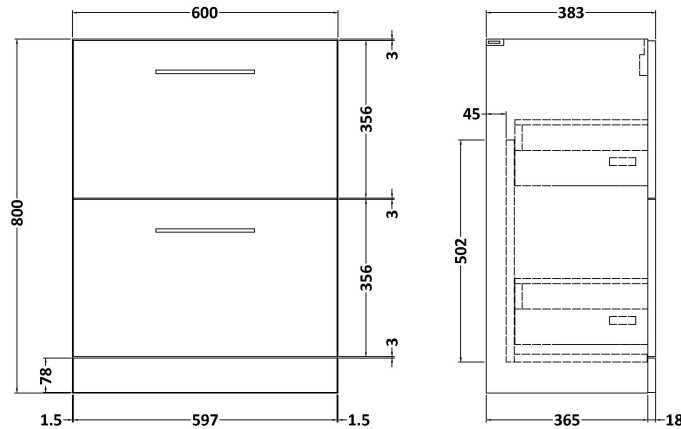

Sales Code: ARN633A

Description: 600 Fs 2-Drawer Vanity & Basin 1

Packaging Details

Barcode: 5056462666839

Sales Code: NVF633N

Description: 600 Fs 2-Drawer Unit (365 Deep)

Product Dimensions

Height (mm):	800
Width (mm):	600
Depth (mm):	383
Nett Weight (kg):	26

Packaging Dimensions

Height (mm):	835
Width (mm):	632
Depth (mm):	391
Gross Weight (kg):	26.5

Packaging Data

Box Colour:	Brown Cardboard Box
Box Qty:	1
Label Size:	100 x 50
Label Colour:	White Label
Label Qty:	2

Outer Box Dimensions (If Applicable)

Height (mm):	
Width (mm):	
Depth (mm):	
Gross Weight (kg):	
Barcode:	5056462660684

Product Details

Country of Origin:	United Kingdom
Fitting Instruction:	No
CE & UKCA:	N/A
FSC Certified Materials:	Yes
Colour:	Black Woodgrain
Construction Method:	Cam & Wood Dowel
Construction Type:	Rigid
Cabinet Finish:	MFC Textured Woodgrain
Fascia Finish:	MFC Textured Woodgrain
Cabinet Thickness (mm):	18
Fascia Thickness (mm):	18
Drawer Included:	Yes
Drawer Type:	80mm High Metal S/C Inc Galler
No of Shelves:	0
Hinge Type:	Not Applicable
Hinge Included:	Not Applicable
Adjustable Legs:	No, Not Required
Fixings Included:	Yes
Handle Style:	Contemporary
Waste Shroud:	Yes
Handle Included:	Yes, Supplied
Handle Type:	D-Shape

Sales Code: NVM013

Description: 600 Mid-Edged Basin 1 Th

Product Dimensions

Height (mm):	180
Width (mm):	610
Depth (mm):	390
Nett Weight (kg):	11

Packaging Dimensions

Height (mm):	200
Width (mm):	410
Depth (mm):	630
Gross Weight (kg):	11