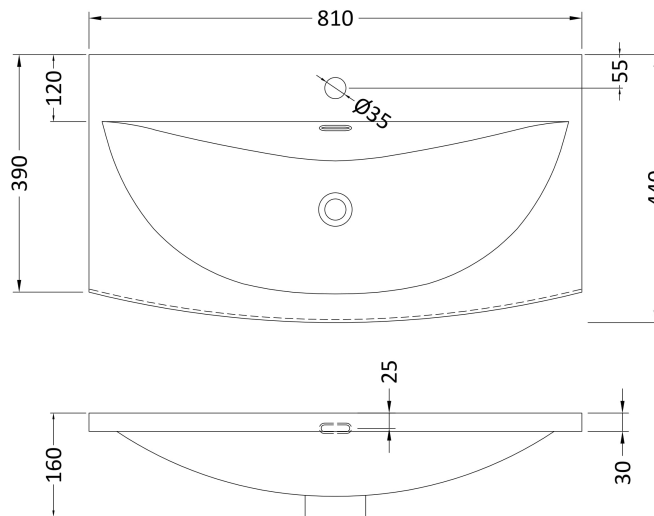

Packaging Dimensions

Height (mm):	391
Width (mm):	832
Depth (mm):	391
Gross Weight (kg):	17.5

Packaging Data

Box Colour:	Brown Cardboard Box - Printed
Box Qty:	0
Label Size:	0 x 0
Label Colour:	White Label
Label Qty:	2

Outer Box Dimensions (If Applicable)

Height (mm):	
Width (mm):	
Depth (mm):	
Gross Weight (kg):	
Barcode:	5056462660875

Product Details

Country of Origin:	China
Fitting Instruction:	No
CE & UKCA:	N/A
FSC Certified Materials:	Yes
Colour:	Satin Green
Construction Method:	Cam & Wood Dowel
Construction Type:	Rigid
Cabinet Finish:	MFC Painted Matt
Fascia Finish:	Mdf Painted Matt
Cabinet Thickness (mm):	16
Fascia Thickness (mm):	18
Drawer Included:	Yes
Drawer Type:	80mm High Metal S/C Inc Galler
No of Shelves:	0
Hinge Type:	Not Applicable
Hinge Included:	Not Applicable
Adjustable Legs:	No, Not Required
Fixings Included:	Yes
Handle Style:	Contemporary
Waste Shroud:	Yes
Handle Included:	Yes, Supplied
Handle Type:	D-Shape

Sales Code: NVM045

Description: 800 Curved Basin 1Th

Product Dimensions

Height (mm):	160
Width (mm):	810
Depth (mm):	440
Nett Weight (kg):	15

Packaging Dimensions

Height (mm):	190
Width (mm):	830
Depth (mm):	415
Gross Weight (kg):	15.5

Packaging Data

Box Colour:	Brown Cardboard Box
Box Qty:	1
Label Size:	100 x 50
Label Colour:	White Label
Label Qty:	2

Outer Box Dimensions (If Applicable)

Height (mm):	
Width (mm):	
Depth (mm):	
Gross Weight (kg):	
Barcode:	5056462620978