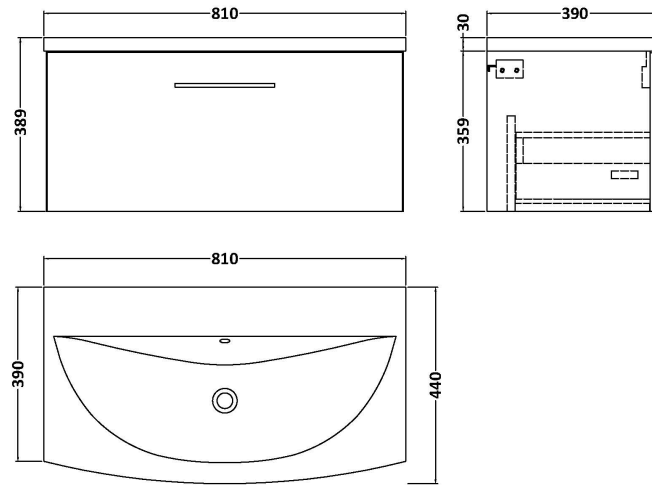

Sales Code: ARN825G

Description: 800 Wh 1-Drawer Vanity & Basin 4

Packaging Details

Barcode: 5056462680941

Sales Code: NVF825

Description: 800 Single Drawer Unit (365 Deep)

Product Dimensions

Height (mm):	359
Width (mm):	800
Depth (mm):	383
Nett Weight (kg):	17

Packaging Dimensions

Height (mm):	391
Width (mm):	832
Depth (mm):	391
Gross Weight (kg):	17.5

Packaging Data

Box Colour:	Brown Cardboard Box - Printed
Box Qty:	0
Label Size:	0 x 0
Label Colour:	White Label
Label Qty:	2

Sales Code: NVM045

Description: 800 Curved Basin 1Th

Product Dimensions

Height (mm):	160
Width (mm):	810
Depth (mm):	440
Nett Weight (kg):	15

Packaging Dimensions

Height (mm):	190
Width (mm):	830
Depth (mm):	415
Gross Weight (kg):	15.5

Packaging Data

Box Colour:	Brown Cardboard Box
Box Qty:	1
Label Size:	100 x 50
Label Colour:	White Label
Label Qty:	2

Outer Box Dimensions (If Applicable)

Height (mm):	
Width (mm):	
Depth (mm):	
Gross Weight (kg):	
Barcode:	5056462620978