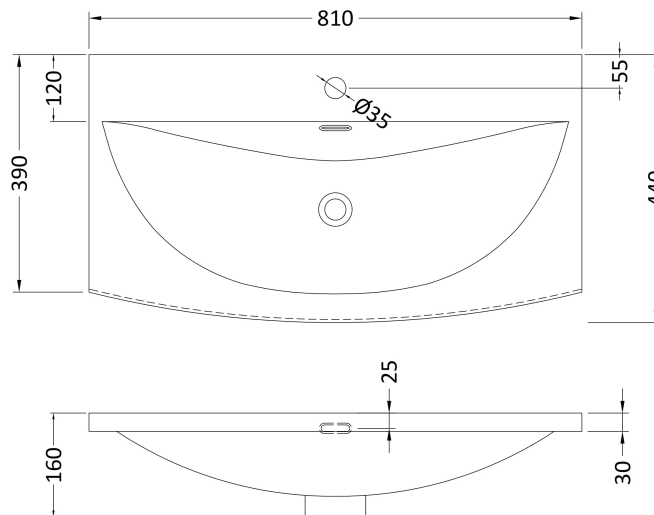

Packaging Dimensions

Height (mm):	391
Width (mm):	832
Depth (mm):	391
Gross Weight (kg):	17.5

Packaging Data

Box Colour:	Brown Cardboard Box
Box Qty:	1
Label Size:	100 x 50
Label Colour:	White Label
Label Qty:	2

Outer Box Dimensions (If Applicable)

Height (mm):	
Width (mm):	
Depth (mm):	
Gross Weight (kg):	
Barcode:	5056462660882

Product Details

Country of Origin:	United Kingdom
Fitting Instruction:	No
CE & UKCA:	N/A
FSC Certified Materials:	Yes
Colour:	Grey Vicenza Oak
Construction Method:	Cam & Wood Dowel
Construction Type:	Rigid
Cabinet Finish:	MFC Textured Woodgrain
Fascia Finish:	MFC Textured Woodgrain
Cabinet Thickness (mm):	18
Fascia Thickness (mm):	18
Drawer Included:	Yes
Drawer Type:	80mm High Metal S/C Inc Galler
No of Shelves:	0
Hinge Type:	Not Applicable
Hinge Included:	Not Applicable
Adjustable Legs:	No, Not Required
Fixings Included:	Yes
Handle Style:	Contemporary
Waste Shroud:	Yes
Handle Included:	Yes, Supplied
Handle Type:	D-Shape

Sales Code: NVM045

Description: 800 Curved Basin 1Th

Product Dimensions

Height (mm):	160
Width (mm):	810
Depth (mm):	440
Nett Weight (kg):	15

Packaging Dimensions

Height (mm):	190
Width (mm):	830
Depth (mm):	415
Gross Weight (kg):	15.5

Packaging Data

Box Colour:	Brown Cardboard Box
Box Qty:	1
Label Size:	100 x 50
Label Colour:	White Label
Label Qty:	2

Outer Box Dimensions (If Applicable)

Height (mm):	
Width (mm):	
Depth (mm):	
Gross Weight (kg):	
Barcode:	5056462620978