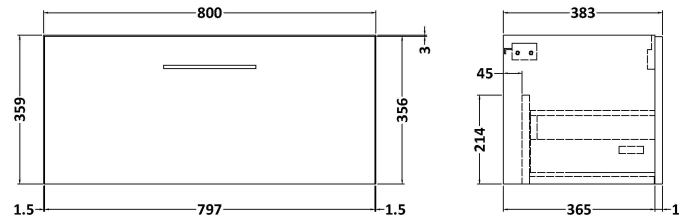

Sales Code: ARN2525G

Description: 800 Wh 1-Drawer Vanity & Basin 4

Packaging Details

Barcode: 5056462680958

Sales Code: NVF2525

Description: 800 Single Drawer Unit (365 Deep)

Product Dimensions

Height (mm):	359
Width (mm):	800
Depth (mm):	383
Nett Weight (kg):	17

Packaging Dimensions

Height (mm):	391
Width (mm):	832
Depth (mm):	391
Gross Weight (kg):	17.5

Packaging Data

Box Colour:	Brown Cardboard Box
Box Qty:	1
Label Size:	100 x 50
Label Colour:	White Label
Label Qty:	2

Sales Code: NVM045

Description: 800 Curved Basin 1Th

Product Dimensions

Height (mm):	160
Width (mm):	810
Depth (mm):	440
Nett Weight (kg):	15

Packaging Dimensions

Height (mm):	190
Width (mm):	830
Depth (mm):	415
Gross Weight (kg):	15.5

Packaging Data

Box Colour:	Brown Cardboard Box
Box Qty:	1
Label Size:	100 x 50
Label Colour:	White Label
Label Qty:	2

Outer Box Dimensions (If Applicable)

Height (mm):	
Width (mm):	
Depth (mm):	
Gross Weight (kg):	
Barcode:	5056462620978