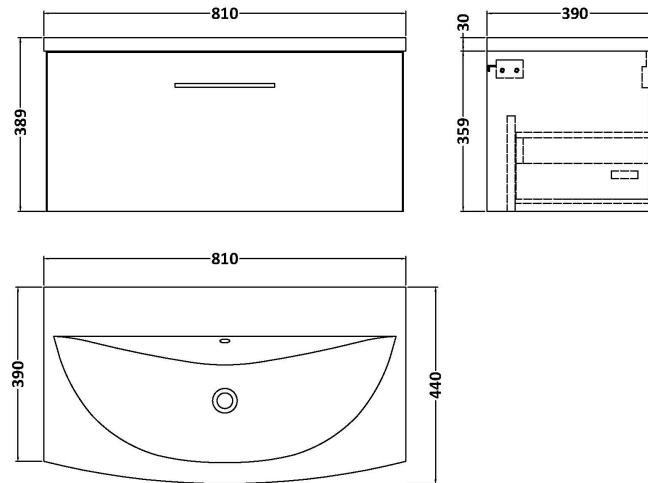

Sales Code: ARN2525G

Description: 800 Wh 1-Drawer Vanity & Basin 4

Packaging Details

Barcode: 5056462680958

Sales Code: NVF2525

Description: 800 Single Drawer Unit (365 Deep)

Product Dimensions

Height (mm):	359
Width (mm):	800
Depth (mm):	383
Nett Weight (kg):	17

Packaging Dimensions

Height (mm):	391
Width (mm):	832
Depth (mm):	391
Gross Weight (kg):	17.5

Packaging Data

Box Colour:	Brown Cardboard Box
Box Qty:	1
Label Size:	100 x 50
Label Colour:	White Label
Label Qty:	2

Outer Box Dimensions (If Applicable)

Height (mm):	
Width (mm):	
Depth (mm):	
Gross Weight (kg):	
Barcode:	5056462660882

Product Details

Country of Origin:	United Kingdom
Fitting Instruction:	No
CE & UKCA:	N/A
FSC Certified Materials:	Yes
Colour:	Grey Vicenza Oak
Construction Method:	Cam & Wood Dowel
Construction Type:	Rigid
Cabinet Finish:	MFC Textured Woodgrain
Fascia Finish:	MFC Textured Woodgrain
Cabinet Thickness (mm):	18
Fascia Thickness (mm):	18
Drawer Included:	Yes
Drawer Type:	80mm High Metal S/C Inc Galler
No of Shelves:	0
Hinge Type:	Not Applicable
Hinge Included:	Not Applicable
Adjustable Legs:	No, Not Required
Fixings Included:	Yes
Handle Style:	Contemporary
Waste Shroud:	Yes
Handle Included:	Yes, Supplied
Handle Type:	D-Shape

Sales Code: NVM045

Description: 800 Curved Basin 1Th

Product Dimensions

Height (mm):	160
Width (mm):	810
Depth (mm):	440
Nett Weight (kg):	15

Packaging Dimensions

Height (mm):	190
Width (mm):	830
Depth (mm):	415
Gross Weight (kg):	15.5