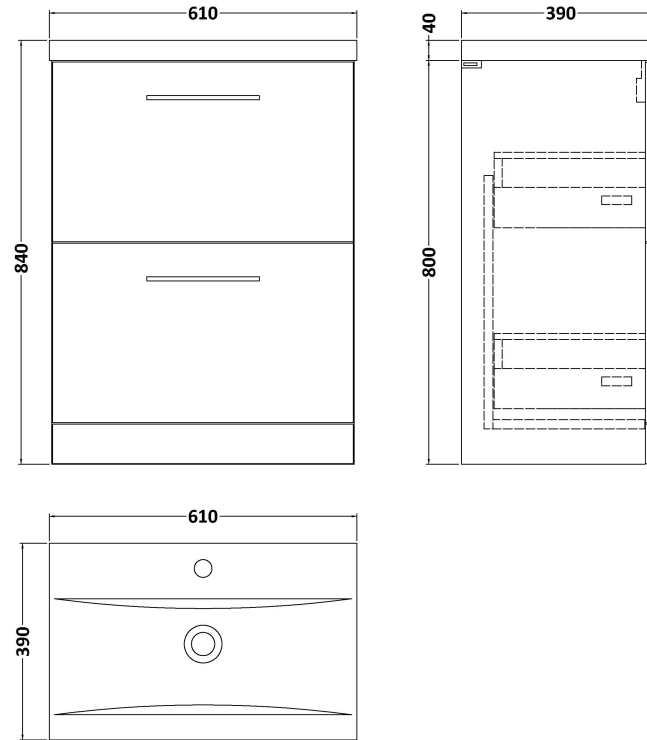

Sales Code: ARN2533A

Description: 600 Fs 2-Drawer Vanity & Basin 1

Packaging Details

Barcode: 5056462666808

Sales Code: NVF2533

Description: 600 Fs 2-Drawer Unit (365 Deep)

Product Dimensions

Height (mm):	800
Width (mm):	600
Depth (mm):	383
Nett Weight (kg):	26

Packaging Dimensions

Height (mm):	835
Width (mm):	632
Depth (mm):	391
Gross Weight (kg):	26.5

Packaging Data

Box Colour:	Brown Cardboard Box
Box Qty:	1
Label Size:	100 x 50
Label Colour:	White Label
Label Qty:	2

Outer Box Dimensions (If Applicable)

Height (mm):	
Width (mm):	
Depth (mm):	
Gross Weight (kg):	
Barcode:	5056462660677

Product Details

Country of Origin:	United Kingdom
Fitting Instruction:	No
CE & UKCA:	N/A
FSC Certified Materials:	Yes
Colour:	Grey Vicenza Oak
Construction Method:	Cam & Wood Dowel
Construction Type:	Rigid
Cabinet Finish:	MFC Textured Woodgrain
Fascia Finish:	MFC Textured Woodgrain
Cabinet Thickness (mm):	18
Fascia Thickness (mm):	18
Drawer Included:	Yes
Drawer Type:	80mm High Metal S/C Inc Galler
No of Shelves:	0
Hinge Type:	Not Applicable
Hinge Included:	Not Applicable
Adjustable Legs:	No, Not Required
Fixings Included:	Yes
Handle Style:	Contemporary
Waste Shroud:	Yes
Handle Included:	Yes, Supplied
Handle Type:	D-Shape

Sales Code: NVM013

Description: 600 Mid-Edged Basin 1 Th

Product Dimensions

Height (mm):	180
Width (mm):	610
Depth (mm):	390
Nett Weight (kg):	11

Packaging Dimensions

Height (mm):	200
Width (mm):	410
Depth (mm):	630
Gross Weight (kg):	11