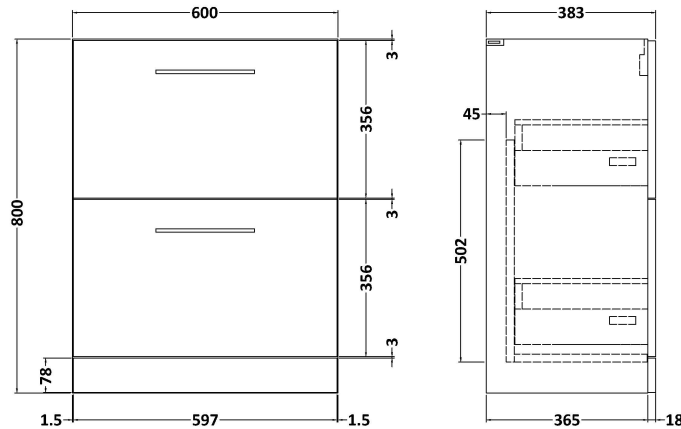

Sales Code: ARN2533A

Description: 600 Fs 2-Drawer Vanity & Basin 1

Packaging Details

Barcode: 5056462666808

Sales Code: NVF2533

Description: 600 Fs 2-Drawer Unit (365 Deep)

Product Dimensions

Height (mm):	800
Width (mm):	600
Depth (mm):	383
Nett Weight (kg):	26

Packaging Dimensions

Height (mm):	835
Width (mm):	632
Depth (mm):	391
Gross Weight (kg):	26.5

Packaging Data

Box Colour:	Brown Cardboard Box
Box Qty:	1
Label Size:	100 x 50
Label Colour:	White Label
Label Qty:	2

Outer Box Dimensions (If Applicable)

Height (mm):	
Width (mm):	
Depth (mm):	
Gross Weight (kg):	
Barcode:	5056462660677

Product Details

Country of Origin:	United Kingdom
Fitting Instruction:	No
CE & UKCA:	N/A
FSC Certified Materials:	Yes
Colour:	Grey Vicenza Oak
Construction Method:	Cam & Wood Dowel
Construction Type:	Rigid
Cabinet Finish:	MFC Textured Woodgrain
Fascia Finish:	MFC Textured Woodgrain
Cabinet Thickness (mm):	18
Fascia Thickness (mm):	18
Drawer Included:	Yes
Drawer Type:	80mm High Metal S/C Inc Galler
No of Shelves:	0
Hinge Type:	Not Applicable
Hinge Included:	Not Applicable
Adjustable Legs:	No, Not Required
Fixings Included:	Yes
Handle Style:	Contemporary
Waste Shroud:	Yes
Handle Included:	Yes, Supplied
Handle Type:	D-Shape

Sales Code: NVM013

Description: 600 Mid-Edged Basin 1 Th

Product Dimensions

Height (mm):	180
Width (mm):	610
Depth (mm):	390
Nett Weight (kg):	11

Packaging Dimensions

Height (mm):	200
Width (mm):	410
Depth (mm):	630
Gross Weight (kg):	11