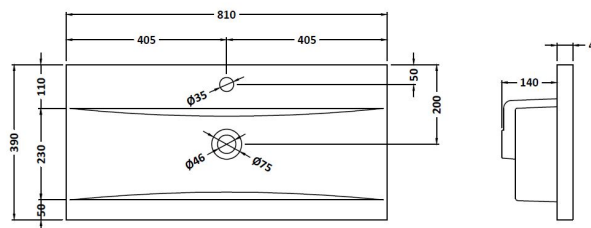

Packaging Dimensions

Height (mm):	835
Width (mm):	832
Depth (mm):	391
Gross Weight (kg):	32

Packaging Data

Box Colour:	Brown Cardboard Box
Box Qty:	1
Label Size:	100 x 50
Label Colour:	White Label
Label Qty:	2

Outer Box Dimensions (If Applicable)

Height (mm):	
Width (mm):	
Depth (mm):	
Gross Weight (kg):	
Barcode:	5056462660769

Product Details

Country of Origin:	United Kingdom
Fitting Instruction:	No
CE & UKCA:	N/A
FSC Certified Materials:	Yes
Colour:	Anthracite Woodgrain
Construction Method:	Cam & Wood Dowel
Construction Type:	Rigid
Cabinet Finish:	MFC Textured Woodgrain
Fascia Finish:	MFC Textured Woodgrain
Cabinet Thickness (mm):	18
Fascia Thickness (mm):	18
Drawer Included:	Yes
Drawer Type:	80mm High Metal S/C Inc Galler
No of Shelves:	0
Hinge Type:	Not Applicable
Hinge Included:	Not Applicable
Adjustable Legs:	No, Not Required
Fixings Included:	Yes
Handle Style:	Contemporary
Waste Shroud:	Yes
Handle Included:	Yes, Supplied
Handle Type:	D-Shape

Sales Code: NVM015

Description: 800 Mid Edged Basin 1 Th

Product Dimensions

Height (mm):	180
Width (mm):	810
Depth (mm):	390
Nett Weight (kg):	15

Packaging Dimensions

Height (mm):	210
Width (mm):	410
Depth (mm):	830
Gross Weight (kg):	15

Packaging Data

Box Colour:	Brown Cardboard Box
Box Qty:	1
Label Size:	100 x 50
Label Colour:	White Label
Label Qty:	2

Outer Box Dimensions (If Applicable)

Height (mm):	
Width (mm):	
Depth (mm):	
Gross Weight (kg):	
Barcode:	5055369043422