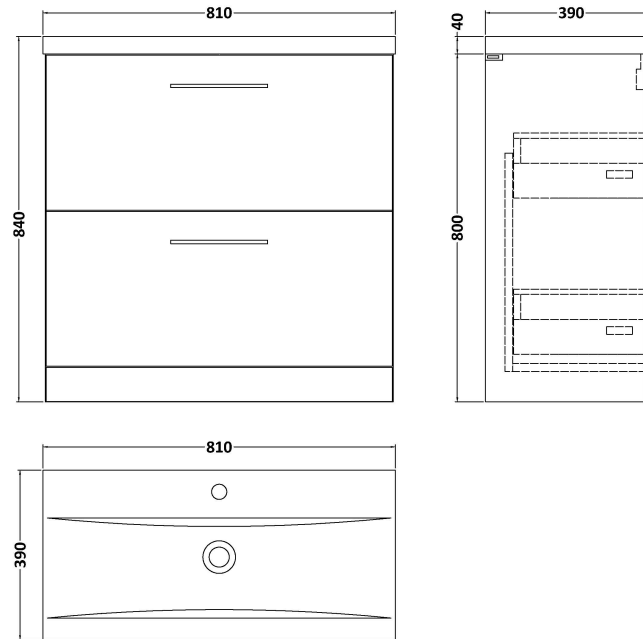

Sales Code: ARN535A

Description: 800 Fs 2-Drawer Vanity & Basin 1

Packaging Details

Barcode: 5056462667072

Sales Code: NVF535N

Description: 800 Fs 2-Drawer Unit (365 Deep)

Product Dimensions

Height (mm):	800
Width (mm):	800
Depth (mm):	383
Nett Weight (kg):	31.5

Packaging Dimensions

Height (mm):	835
Width (mm):	832
Depth (mm):	391
Gross Weight (kg):	32

Packaging Data

Box Colour:	Brown Cardboard Box
Box Qty:	1
Label Size:	100 x 50
Label Colour:	White Label
Label Qty:	2

Outer Box Dimensions (If Applicable)

Height (mm):	
Width (mm):	
Depth (mm):	
Gross Weight (kg):	
Barcode:	5056462660769

Product Details

Country of Origin:	United Kingdom
Fitting Instruction:	No
CE & UKCA:	N/A
FSC Certified Materials:	Yes
Colour:	Anthracite Woodgrain
Construction Method:	Cam & Wood Dowel
Construction Type:	Rigid
Cabinet Finish:	MFC Textured Woodgrain
Fascia Finish:	MFC Textured Woodgrain
Cabinet Thickness (mm):	18
Fascia Thickness (mm):	18
Drawer Included:	Yes
Drawer Type:	80mm High Metal S/C Inc Galler
No of Shelves:	0
Hinge Type:	Not Applicable
Hinge Included:	Not Applicable
Adjustable Legs:	No, Not Required
Fixings Included:	Yes
Handle Style:	Contemporary
Waste Shroud:	Yes
Handle Included:	Yes, Supplied
Handle Type:	D-Shape

Sales Code: NVM015

Description: 800 Mid Edged Basin 1 Th

Product Dimensions

Height (mm):	180
Width (mm):	810
Depth (mm):	390
Nett Weight (kg):	15

Packaging Dimensions

Height (mm):	210
Width (mm):	410
Depth (mm):	830
Gross Weight (kg):	15