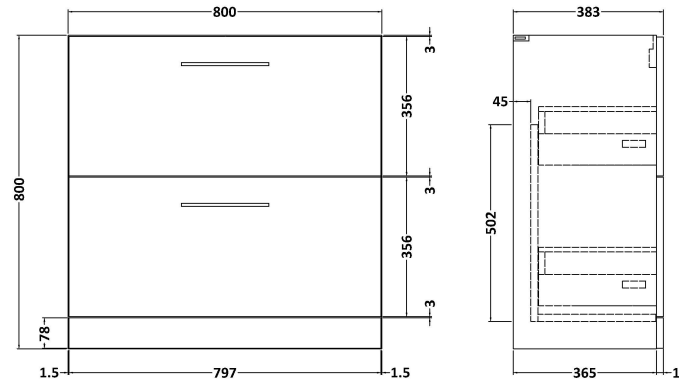

Sales Code: ARN535A

Description: 800 Fs 2-Drawer Vanity & Basin 1

Packaging Details

Barcode: 5056462667072

Sales Code: NVF535N

Description: 800 Fs 2-Drawer Unit (365 Deep)

Product Dimensions

Height (mm):	800
Width (mm):	800
Depth (mm):	383
Nett Weight (kg):	31.5

Packaging Dimensions

Height (mm):	835
Width (mm):	832
Depth (mm):	391
Gross Weight (kg):	32

Packaging Data

Box Colour:	Brown Cardboard Box
Box Qty:	1
Label Size:	100 x 50
Label Colour:	White Label
Label Qty:	2

Outer Box Dimensions (If Applicable)

Height (mm):	
Width (mm):	
Depth (mm):	
Gross Weight (kg):	
Barcode:	5056462660769

Product Details

Country of Origin:	United Kingdom
Fitting Instruction:	No
CE & UKCA:	N/A
FSC Certified Materials:	Yes
Colour:	Anthracite Woodgrain
Construction Method:	Cam & Wood Dowel
Construction Type:	Rigid
Cabinet Finish:	MFC Textured Woodgrain
Fascia Finish:	MFC Textured Woodgrain
Cabinet Thickness (mm):	18
Fascia Thickness (mm):	18
Drawer Included:	Yes
Drawer Type:	80mm High Metal S/C Inc Galler
No of Shelves:	0
Hinge Type:	Not Applicable
Hinge Included:	Not Applicable
Adjustable Legs:	No, Not Required
Fixings Included:	Yes
Handle Style:	Contemporary
Waste Shroud:	Yes
Handle Included:	Yes, Supplied
Handle Type:	D-Shape

Sales Code: NVM015

Description: 800 Mid Edged Basin 1 Th

Product Dimensions

Height (mm):	180
Width (mm):	810
Depth (mm):	390
Nett Weight (kg):	15

Packaging Dimensions

Height (mm):	210
Width (mm):	410
Depth (mm):	830
Gross Weight (kg):	15