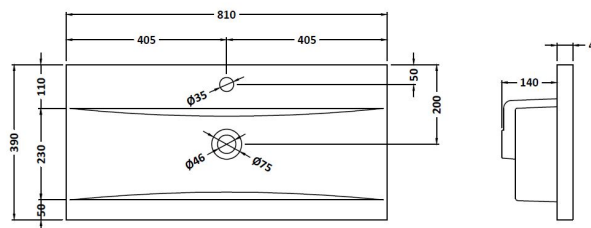

### Product Dimensions

Height (mm):	800
Width (mm):	800
Depth (mm):	383
Nett Weight (kg):	31.5

### Packaging Dimensions

Height (mm):	835
Width (mm):	832
Depth (mm):	391
Gross Weight (kg):	32

### Outer Box Dimensions (If Applicable)

Height (mm):	
Width (mm):	
Depth (mm):	
Gross Weight (kg):	
Barcode:	5056462660714

### Product Dimensions

Height (mm):	180
Width (mm):	810
Depth (mm):	390
Nett Weight (kg):	15