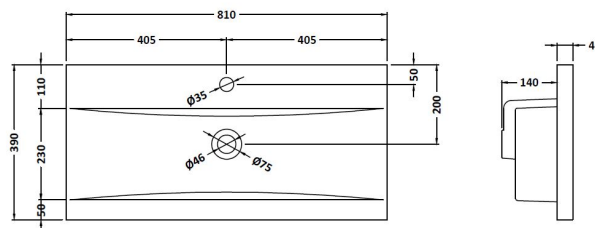

### Product Dimensions

Height (mm):	800
Width (mm):	800
Depth (mm):	383
Nett Weight (kg):	31.5

### Packaging Dimensions

Height (mm):	835
Width (mm):	832
Depth (mm):	391
Gross Weight (kg):	32

### Outer Box Dimensions (If Applicable)

Height (mm):	
Width (mm):	
Depth (mm):	
Gross Weight (kg):	
Barcode:	5056462660738

### Product Dimensions

Height (mm):	180
Width (mm):	810
Depth (mm):	390
Nett Weight (kg):	15