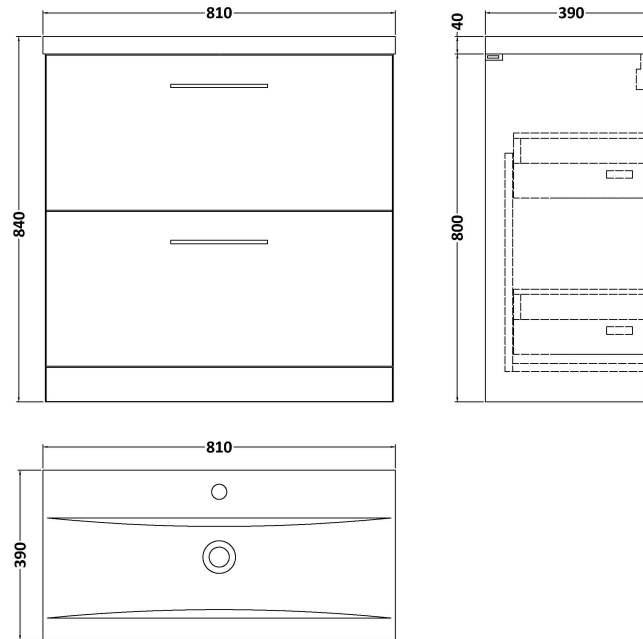

Sales Code: ARN2535A

Description: 800 Fs 2-Drawer Vanity & Basin 1

Packaging Details

Barcode: 5056462667010