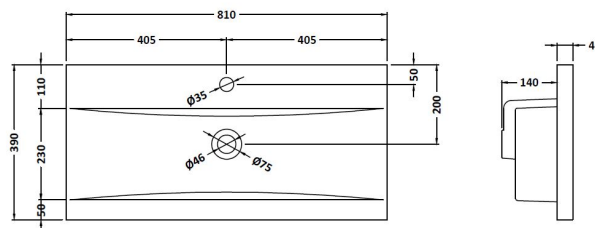

Height (mm):	800
Width (mm):	800
Depth (mm):	383
Nett Weight (kg):	31.5

**Packaging Dimensions**

Height (mm):	835
Width (mm):	832
Depth (mm):	391
Gross Weight (kg):	32

**Packaging Data**

Box Colour:	Brown Cardboard Box
Box Qty:	1
Label Size:	100 x 50
Label Colour:	White Label
Label Qty:	2

**Outer Box Dimensions (If Applicable)**

Height (mm):	
Width (mm):	
Depth (mm):	
Gross Weight (kg):	
Barcode:	5056462660745

**Product Details**

Country of Origin:	United Kingdom
Fitting Instruction:	No
CE & UKCA:	N/A
FSC Certified Materials:	Yes
Colour:	Grey Vicenza Oak
Construction Method:	Cam & Wood Dowel
Construction Type:	Rigid
Cabinet Finish:	MFC Textured Woodgrain
Fascia Finish:	MFC Textured Woodgrain
Cabinet Thickness (mm):	18
Fascia Thickness (mm):	18
Drawer Included:	Yes
Drawer Type:	80mm High Metal S/C Inc Galler
No of Shelves:	0
Hinge Type:	Not Applicable
Hinge Included:	Not Applicable
Adjustable Legs:	No, Not Required
Fixings Included:	Yes
Handle Style:	Contemporary
Waste Shroud:	Yes
Handle Included:	Yes, Supplied
Handle Type:	D-Shape

### Product Dimensions

Height (mm):	180
Width (mm):	810
Depth (mm):	390
Nett Weight (kg):	15

### Packaging Dimensions

Height (mm):	210
Width (mm):	410
Depth (mm):	830
Gross Weight (kg):	15