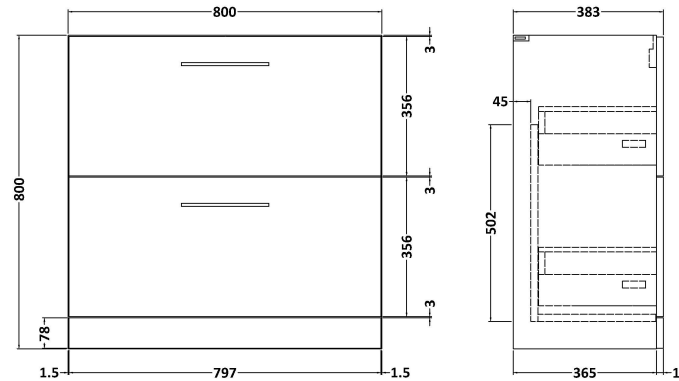

Sales Code: NVF2535

Description: 800 Fs 2-Drawer Unit (365 Deep)

Product Dimensions

Height (mm):	800
Width (mm):	800
Depth (mm):	383
Nett Weight (kg):	31.5

Packaging Dimensions

Height (mm):	835
Width (mm):	832
Depth (mm):	391
Gross Weight (kg):	32

Packaging Data

Box Colour:	Brown Cardboard Box
Box Qty:	1
Label Size:	100 x 50
Label Colour:	White Label
Label Qty:	2

Outer Box Dimensions (If Applicable)

Height (mm):	
Width (mm):	
Depth (mm):	
Gross Weight (kg):	
Barcode:	5056462660745

Product Details

Country of Origin:	United Kingdom
Fitting Instruction:	No
CE & UKCA:	N/A
FSC Certified Materials:	Yes
Colour:	Grey Vicenza Oak
Construction Method:	Cam & Wood Dowel
Construction Type:	Rigid
Cabinet Finish:	MFC Textured Woodgrain
Fascia Finish:	MFC Textured Woodgrain
Cabinet Thickness (mm):	18
Fascia Thickness (mm):	18
Drawer Included:	Yes
Drawer Type:	80mm High Metal S/C Inc Galler
No of Shelves:	0
Hinge Type:	Not Applicable
Hinge Included:	Not Applicable
Adjustable Legs:	No, Not Required
Fixings Included:	Yes
Handle Style:	Contemporary
Waste Shroud:	Yes
Handle Included:	Yes, Supplied
Handle Type:	D-Shape