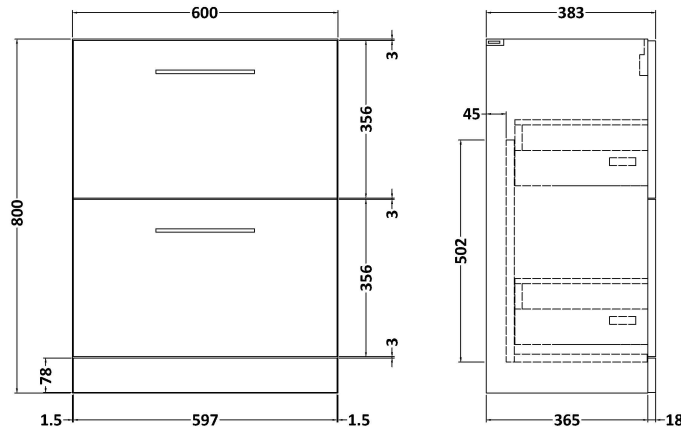

Sales Code: ARN833B

Description: 600 Fs 2-Drawer Vanity & Basin 2

Packaging Details

Barcode: 5056462666785

Sales Code: NVF833

Description: 600 Fs 2-Drawer Unit (365 Deep)

Product Dimensions

Height (mm):	800
Width (mm):	600
Depth (mm):	383
Nett Weight (kg):	26

Packaging Dimensions

Height (mm):	835
Width (mm):	632
Depth (mm):	391
Gross Weight (kg):	26.5

Packaging Data

Box Colour:	Brown Cardboard Box - Printed
Box Qty:	0
Label Size:	0 x 0
Label Colour:	White Label
Label Qty:	2

Sales Code: NVM003

Description: Minimalist Basin 600mm

Product Dimensions

Height (mm):	170
Width (mm):	600
Depth (mm):	390
Nett Weight (kg):	10.76

Packaging Dimensions

Height (mm):	200
Width (mm):	400
Depth (mm):	620
Gross Weight (kg):	10.76

Packaging Data

Box Colour:	Brown Cardboard Box - Printed
Box Qty:	1
Label Size:	100 x 50
Label Colour:	White Label
Label Qty:	2

Outer Box Dimensions (If Applicable)

Height (mm):	
Width (mm):	
Depth (mm):	
Gross Weight (kg):	
Barcode:	5055146194668