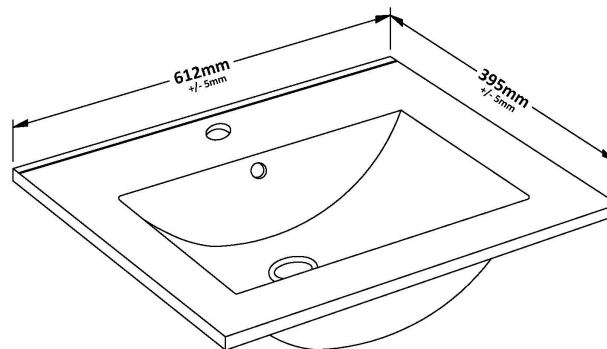

Packaging Dimensions

Height (mm):	835
Width (mm):	632
Depth (mm):	391
Gross Weight (kg):	26.5

Packaging Data

Box Colour:	Brown Cardboard Box - Printed
Box Qty:	0
Label Size:	0 x 0
Label Colour:	White Label
Label Qty:	2

Outer Box Dimensions (If Applicable)

Height (mm):	
Width (mm):	
Depth (mm):	
Gross Weight (kg):	
Barcode:	5056462660660

Product Details

Country of Origin:	China
Fitting Instruction:	No
CE & UKCA:	N/A
FSC Certified Materials:	Yes
Colour:	Satin Green
Construction Method:	Cam & Wood Dowel
Construction Type:	Rigid
Cabinet Finish:	MFC Painted Matt
Fascia Finish:	Mdf Painted Matt
Cabinet Thickness (mm):	16
Fascia Thickness (mm):	18
Drawer Included:	Yes
Drawer Type:	80mm High Metal S/C Inc Galler
No of Shelves:	0
Hinge Type:	Not Applicable
Hinge Included:	Not Applicable
Adjustable Legs:	No, Not Required
Fixings Included:	Yes
Handle Style:	Contemporary
Waste Shroud:	Yes
Handle Included:	Yes, Supplied
Handle Type:	D-Shape

Sales Code: NVM003

Description: Minimalist Basin 600mm

Product Dimensions

Height (mm):	170
Width (mm):	600
Depth (mm):	390
Nett Weight (kg):	10.76

Packaging Dimensions

Height (mm):	200
Width (mm):	400
Depth (mm):	620
Gross Weight (kg):	10.76

Packaging Data

Box Colour:	Brown Cardboard Box - Printed
Box Qty:	1
Label Size:	100 x 50
Label Colour:	White Label
Label Qty:	2

Outer Box Dimensions (If Applicable)

Height (mm):	
Width (mm):	
Depth (mm):	
Gross Weight (kg):	
Barcode:	5055146194668