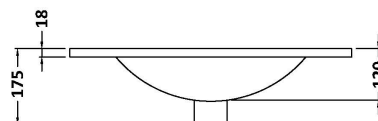

Packaging Dimensions

Height (mm):	835
Width (mm):	632
Depth (mm):	391
Gross Weight (kg):	26.5

Packaging Data

Box Colour:	Brown Cardboard Box - Printed
Box Qty:	0
Label Size:	0 x 0
Label Colour:	White Label
Label Qty:	2

Outer Box Dimensions (If Applicable)

Height (mm):	
Width (mm):	
Depth (mm):	
Gross Weight (kg):	
Barcode:	5056462660660

Product Details

Country of Origin:	China
Fitting Instruction:	No
CE & UKCA:	N/A
FSC Certified Materials:	Yes
Colour:	Satin Green
Construction Method:	Cam & Wood Dowel
Construction Type:	Rigid
Cabinet Finish:	MFC Painted Matt
Fascia Finish:	Mdf Painted Matt
Cabinet Thickness (mm):	16
Fascia Thickness (mm):	18
Drawer Included:	Yes
Drawer Type:	80mm High Metal S/C Inc Galler
No of Shelves:	0
Hinge Type:	Not Applicable
Hinge Included:	Not Applicable
Adjustable Legs:	No, Not Required
Fixings Included:	Yes
Handle Style:	Contemporary
Waste Shroud:	Yes
Handle Included:	Yes, Supplied
Handle Type:	D-Shape

Sales Code: NVM003

Description: Minimalist Basin 600mm

Product Dimensions

Height (mm):	170
Width (mm):	600
Depth (mm):	390
Nett Weight (kg):	10.76

Packaging Dimensions

Height (mm):	200
Width (mm):	400
Depth (mm):	620
Gross Weight (kg):	10.76

Packaging Data

Box Colour:	Brown Cardboard Box - Printed
Box Qty:	1
Label Size:	100 x 50
Label Colour:	White Label
Label Qty:	2

Outer Box Dimensions (If Applicable)

Height (mm):	
Width (mm):	
Depth (mm):	
Gross Weight (kg):	
Barcode:	5055146194668