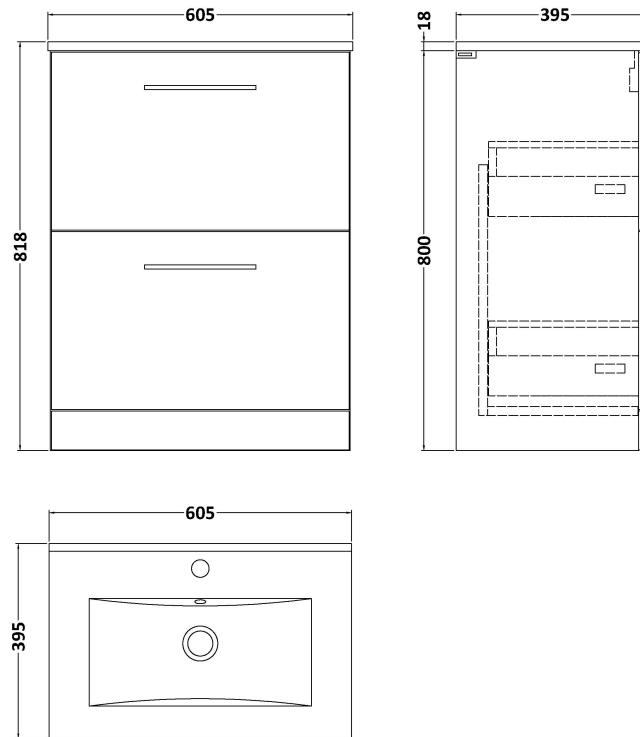

Sales Code: ARN833B

Description: 600 Fs 2-Drawer Vanity & Basin 2

Packaging Details

Barcode: 5056462666785

Sales Code: NVF833

Description: 600 Fs 2-Drawer Unit (365 Deep)

Product Dimensions

Height (mm):	800
Width (mm):	600
Depth (mm):	383
Nett Weight (kg):	26

Packaging Dimensions

Height (mm):	835
Width (mm):	632
Depth (mm):	391
Gross Weight (kg):	26.5

Packaging Data

Box Colour:	Brown Cardboard Box - Printed
Box Qty:	0
Label Size:	0 x 0
Label Colour:	White Label
Label Qty:	2

Sales Code: NVM003

Description: Minimalist Basin 600mm

Product Dimensions

Height (mm):	170
Width (mm):	600
Depth (mm):	390
Nett Weight (kg):	10.76

Packaging Dimensions

Height (mm):	200
Width (mm):	400
Depth (mm):	620
Gross Weight (kg):	10.76

Packaging Data

Box Colour:	Brown Cardboard Box - Printed
Box Qty:	1
Label Size:	100 x 50
Label Colour:	White Label
Label Qty:	2

Outer Box Dimensions (If Applicable)

Height (mm):	
Width (mm):	
Depth (mm):	
Gross Weight (kg):	
Barcode:	5055146194668