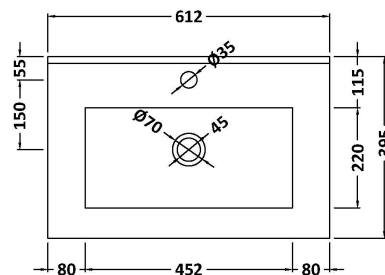

Packaging Dimensions

Height (mm):	835
Width (mm):	632
Depth (mm):	391
Gross Weight (kg):	26.5

Packaging Data

Box Colour:	Brown Cardboard Box - Printed
Box Qty:	0
Label Size:	0 x 0
Label Colour:	White Label
Label Qty:	2

Outer Box Dimensions (If Applicable)

Height (mm):	
Width (mm):	
Depth (mm):	
Gross Weight (kg):	
Barcode:	5056462660660

Product Details

Country of Origin:	China
Fitting Instruction:	No
CE & UKCA:	N/A
FSC Certified Materials:	Yes
Colour:	Satin Green
Construction Method:	Cam & Wood Dowel
Construction Type:	Rigid
Cabinet Finish:	MFC Painted Matt
Fascia Finish:	Mdf Painted Matt
Cabinet Thickness (mm):	16
Fascia Thickness (mm):	18
Drawer Included:	Yes
Drawer Type:	80mm High Metal S/C Inc Galler
No of Shelves:	0
Hinge Type:	Not Applicable
Hinge Included:	Not Applicable
Adjustable Legs:	No, Not Required
Fixings Included:	Yes
Handle Style:	Contemporary
Waste Shroud:	Yes
Handle Included:	Yes, Supplied
Handle Type:	D-Shape

Sales Code: NVM003

Description: Minimalist Basin 600mm

Product Dimensions

Height (mm):	170
Width (mm):	600
Depth (mm):	390
Nett Weight (kg):	10.76

Packaging Dimensions

Height (mm):	200
Width (mm):	400
Depth (mm):	620
Gross Weight (kg):	10.76

Packaging Data

Box Colour:	Brown Cardboard Box - Printed
Box Qty:	1
Label Size:	100 x 50
Label Colour:	White Label
Label Qty:	2

Outer Box Dimensions (If Applicable)

Height (mm):	
Width (mm):	
Depth (mm):	
Gross Weight (kg):	
Barcode:	5055146194668