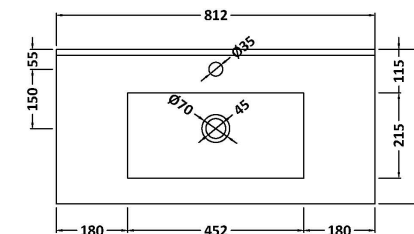

Packaging Dimensions

Height (mm):	835
Width (mm):	832
Depth (mm):	391
Gross Weight (kg):	32

Packaging Data

Box Colour:	Brown Cardboard Box
Box Qty:	1
Label Size:	100 x 50
Label Colour:	White Label
Label Qty:	2

Outer Box Dimensions (If Applicable)

Height (mm):	
Width (mm):	
Depth (mm):	
Gross Weight (kg):	
Barcode:	5056462660752

Product Details

Country of Origin:	United Kingdom
Fitting Instruction:	No
CE & UKCA:	N/A
FSC Certified Materials:	Yes
Colour:	Black Woodgrain
Construction Method:	Cam & Wood Dowel
Construction Type:	Rigid
Cabinet Finish:	MFC Textured Woodgrain
Fascia Finish:	MFC Textured Woodgrain
Cabinet Thickness (mm):	18
Fascia Thickness (mm):	18
Drawer Included:	Yes
Drawer Type:	80mm High Metal S/C Inc Galler
No of Shelves:	0
Hinge Type:	Not Applicable
Hinge Included:	Not Applicable
Adjustable Legs:	No, Not Required
Fixings Included:	Yes
Handle Style:	Contemporary
Waste Shroud:	Yes
Handle Included:	Yes, Supplied
Handle Type:	D-Shape

Sales Code: NVM005

Description: Minimalist Basin 800mm

Product Dimensions

Height (mm):	170
Width (mm):	800
Depth (mm):	390
Nett Weight (kg):	16.9

Packaging Dimensions

Height (mm):	400
Width (mm):	820
Depth (mm):	200
Gross Weight (kg):	16.9

Packaging Data

Box Colour:	Brown Cardboard Box - Printed
Box Qty:	1
Label Size:	100 x 50
Label Colour:	White Label
Label Qty:	2

Outer Box Dimensions (If Applicable)

Height (mm):	
Width (mm):	
Depth (mm):	
Gross Weight (kg):	
Barcode:	5055146194675