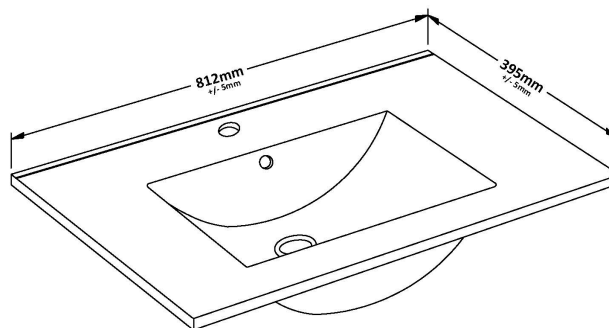

Packaging Dimensions

Height (mm):	835
Width (mm):	832
Depth (mm):	391
Gross Weight (kg):	32

Packaging Data

Box Colour:	Brown Cardboard Box
Box Qty:	1
Label Size:	100 x 50
Label Colour:	White Label
Label Qty:	2

Outer Box Dimensions (If Applicable)

Height (mm):	
Width (mm):	
Depth (mm):	
Gross Weight (kg):	
Barcode:	5056462660752

Product Details

Country of Origin:	United Kingdom
Fitting Instruction:	No
CE & UKCA:	N/A
FSC Certified Materials:	Yes
Colour:	Black Woodgrain
Construction Method:	Cam & Wood Dowel
Construction Type:	Rigid
Cabinet Finish:	MFC Textured Woodgrain
Fascia Finish:	MFC Textured Woodgrain
Cabinet Thickness (mm):	18
Fascia Thickness (mm):	18
Drawer Included:	Yes
Drawer Type:	80mm High Metal S/C Inc Galler
No of Shelves:	0
Hinge Type:	Not Applicable
Hinge Included:	Not Applicable
Adjustable Legs:	No, Not Required
Fixings Included:	Yes
Handle Style:	Contemporary
Waste Shroud:	Yes
Handle Included:	Yes, Supplied
Handle Type:	D-Shape

Sales Code: NVM005

Description: Minimalist Basin 800mm

Product Dimensions

Height (mm):	170
Width (mm):	800
Depth (mm):	390
Nett Weight (kg):	16.9

Packaging Dimensions

Height (mm):	400
Width (mm):	820
Depth (mm):	200
Gross Weight (kg):	16.9

Packaging Data

Box Colour:	Brown Cardboard Box - Printed
Box Qty:	1
Label Size:	100 x 50
Label Colour:	White Label
Label Qty:	2

Outer Box Dimensions (If Applicable)

Height (mm):	
Width (mm):	
Depth (mm):	
Gross Weight (kg):	
Barcode:	5055146194675