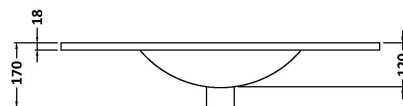

Packaging Dimensions

Height (mm):	835
Width (mm):	832
Depth (mm):	391
Gross Weight (kg):	32

Packaging Data

Box Colour:	Brown Cardboard Box
Box Qty:	1
Label Size:	100 x 50
Label Colour:	White Label
Label Qty:	2

Outer Box Dimensions (If Applicable)

Height (mm):	
Width (mm):	
Depth (mm):	
Gross Weight (kg):	
Barcode:	5056462660752

Product Details

Country of Origin:	United Kingdom
Fitting Instruction:	No
CE & UKCA:	N/A
FSC Certified Materials:	Yes
Colour:	Black Woodgrain
Construction Method:	Cam & Wood Dowel
Construction Type:	Rigid
Cabinet Finish:	MFC Textured Woodgrain
Fascia Finish:	MFC Textured Woodgrain
Cabinet Thickness (mm):	18
Fascia Thickness (mm):	18
Drawer Included:	Yes
Drawer Type:	80mm High Metal S/C Inc Galler
No of Shelves:	0
Hinge Type:	Not Applicable
Hinge Included:	Not Applicable
Adjustable Legs:	No, Not Required
Fixings Included:	Yes
Handle Style:	Contemporary
Waste Shroud:	Yes
Handle Included:	Yes, Supplied
Handle Type:	D-Shape

Sales Code: NVM005

Description: Minimalist Basin 800mm

Product Dimensions

Height (mm):	170
Width (mm):	800
Depth (mm):	390
Nett Weight (kg):	16.9

Packaging Dimensions

Height (mm):	400
Width (mm):	820
Depth (mm):	200
Gross Weight (kg):	16.9

Packaging Data

Box Colour:	Brown Cardboard Box - Printed
Box Qty:	1
Label Size:	100 x 50
Label Colour:	White Label
Label Qty:	2

Outer Box Dimensions (If Applicable)

Height (mm):	
Width (mm):	
Depth (mm):	
Gross Weight (kg):	
Barcode:	5055146194675