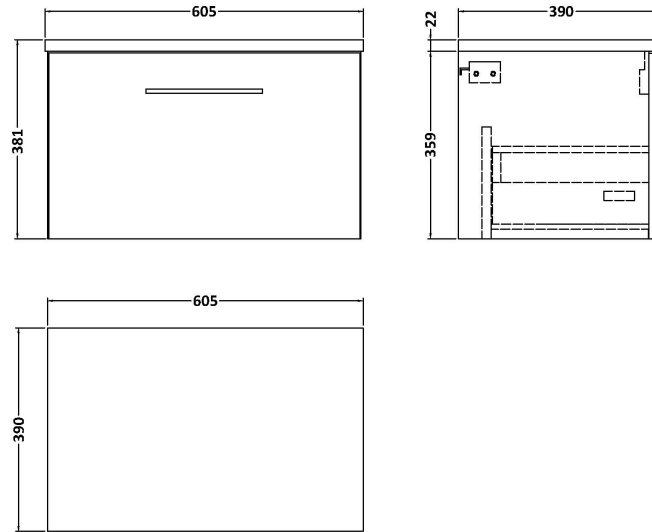

Sales Code: ARN2522LSW

Description: 600 Wh 1-Drawer Vanity & Laminate Top

Packaging Details

Barcode: 5056462667560

Sales Code: NVF2522

Description: 600 Single Drawer Unit (365 Deep)

Product Dimensions

Height (mm):	359
Width (mm):	600
Depth (mm):	383
Nett Weight (kg):	13

Packaging Dimensions

Height (mm):	391
Width (mm):	632
Depth (mm):	391
Gross Weight (kg):	13.5

Packaging Data

Box Colour:	Brown Cardboard Box
Box Qty:	1
Label Size:	100 x 50
Label Colour:	White Label
Label Qty:	2

Sales Code: LSW600

Description: Laminate Worktop 605X390x22mm

Product Dimensions

Height (mm):	22
Width (mm):	605
Depth (mm):	390
Nett Weight (kg):	2

Packaging Dimensions

Height (mm):	25
Width (mm):	610
Depth (mm):	455
Gross Weight (kg):	2

Packaging Data

Box Colour:	Brown Cardboard Box
Box Qty:	1
Label Size:	100 x 50
Label Colour:	White Label
Label Qty:	1

Outer Box Dimensions (If Applicable)

Height (mm):	
Width (mm):	
Depth (mm):	
Gross Weight (kg):	
Barcode:	5056211874188