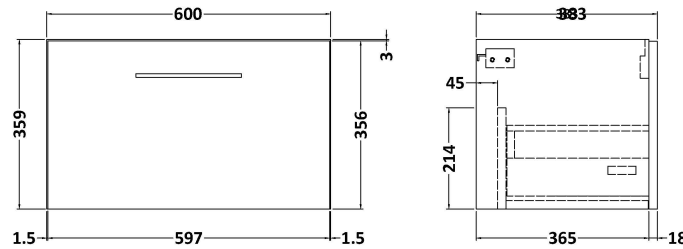

Sales Code: ARN2522LSW

Description: 600 Wh 1-Drawer Vanity & Laminate Top

Packaging Details

Barcode: 5056462667560

Sales Code: NVF2522

Description: 600 Single Drawer Unit (365 Deep)

Product Dimensions

Height (mm):	359
Width (mm):	600
Depth (mm):	383
Nett Weight (kg):	13

Packaging Dimensions

Height (mm):	391
Width (mm):	632
Depth (mm):	391
Gross Weight (kg):	13.5

Packaging Data

Box Colour:	Brown Cardboard Box
Box Qty:	1
Label Size:	100 x 50
Label Colour:	White Label
Label Qty:	2

Sales Code: LSW600

Description: Laminate Worktop 605X390x22mm

Product Dimensions

Height (mm):	22
Width (mm):	605
Depth (mm):	390
Nett Weight (kg):	2

Packaging Dimensions

Height (mm):	25
Width (mm):	610
Depth (mm):	455
Gross Weight (kg):	2

Packaging Data

Box Colour:	Brown Cardboard Box
Box Qty:	1
Label Size:	100 x 50
Label Colour:	White Label
Label Qty:	1

Outer Box Dimensions (If Applicable)

Height (mm):	
Width (mm):	
Depth (mm):	
Gross Weight (kg):	
Barcode:	5056211874188