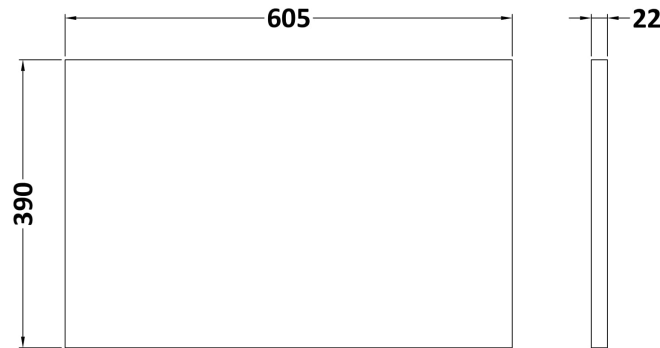

Packaging Dimensions

Height (mm):	391
Width (mm):	632
Depth (mm):	391
Gross Weight (kg):	13.5

Packaging Data

Box Colour:	Brown Cardboard Box
Box Qty:	1
Label Size:	100 x 50
Label Colour:	White Label
Label Qty:	2

Outer Box Dimensions (If Applicable)

Height (mm):	
Width (mm):	
Depth (mm):	
Gross Weight (kg):	
Barcode:	5056462660813

Product Details

Country of Origin:	United Kingdom
Fitting Instruction:	No
CE & UKCA:	N/A
FSC Certified Materials:	Yes
Colour:	Grey Vicenza Oak
Construction Method:	Cam & Wood Dowel
Construction Type:	Rigid
Cabinet Finish:	MFC Textured Woodgrain
Fascia Finish:	MFC Textured Woodgrain
Cabinet Thickness (mm):	18
Fascia Thickness (mm):	18
Drawer Included:	Yes
Drawer Type:	80mm High Metal S/C Inc Galler
No of Shelves:	0
Hinge Type:	Not Applicable
Hinge Included:	Not Applicable
Adjustable Legs:	No, Not Required
Fixings Included:	Yes
Handle Style:	Contemporary
Waste Shroud:	Yes
Handle Included:	Yes, Supplied
Handle Type:	D-Shape

Sales Code: LSW600

Description: Laminate Worktop 605X390x22mm

Product Dimensions

Height (mm):	22
Width (mm):	605
Depth (mm):	390
Nett Weight (kg):	2

Packaging Dimensions

Height (mm):	25
Width (mm):	610
Depth (mm):	455
Gross Weight (kg):	2

Packaging Data

Box Colour:	Brown Cardboard Box
Box Qty:	1
Label Size:	100 x 50
Label Colour:	White Label
Label Qty:	1

Outer Box Dimensions (If Applicable)

Height (mm):	
Width (mm):	
Depth (mm):	
Gross Weight (kg):	
Barcode:	5056211874188