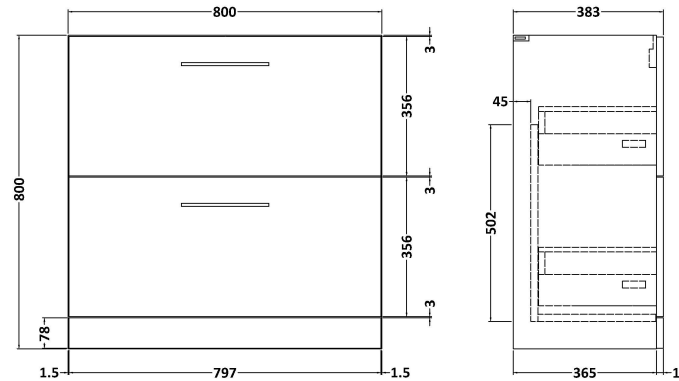

Sales Code: ARN135B

Description: 800 Fs 2-Drawer Vanity & Basin 2

Packaging Details

Barcode: 5056462666938

Sales Code: NVF135

Description: 800 Fs 2-Drawer Unit (365 Deep)

Product Dimensions

Height (mm):	800
Width (mm):	800
Depth (mm):	383
Nett Weight (kg):	31.5

Packaging Dimensions

Height (mm):	835
Width (mm):	832
Depth (mm):	391
Gross Weight (kg):	32

Packaging Data

Box Colour:	Brown Cardboard Box - Printed
Box Qty:	0
Label Size:	0 x 0
Label Colour:	Not Applicable
Label Qty:	0

Outer Box Dimensions (If Applicable)

Height (mm):	
Width (mm):	
Depth (mm):	
Gross Weight (kg):	
Barcode:	5056462660714

Product Details

Country of Origin:	China
Fitting Instruction:	No
CE & UKCA:	N/A
FSC Certified Materials:	Yes
Colour:	Gloss White
Construction Method:	Cam & Wood Dowel
Construction Type:	Rigid
Cabinet Finish:	MFC Painted Gloss
Fascia Finish:	Mdf Painted Gloss
Cabinet Thickness (mm):	16
Fascia Thickness (mm):	18
Drawer Included:	Yes
Drawer Type:	80mm High Metal S/C Inc Galler
No of Shelves:	0
Hinge Type:	Not Applicable
Hinge Included:	Not Applicable
Adjustable Legs:	No, Not Required
Fixings Included:	Yes
Handle Style:	Contemporary
Waste Shroud:	Yes
Handle Included:	Yes, Supplied
Handle Type:	D-Shape

Sales Code: NVM005

Description: Minimalist Basin 800mm

Product Dimensions

Height (mm):	170
Width (mm):	800
Depth (mm):	390
Nett Weight (kg):	16.9

Packaging Dimensions

Height (mm):	400
Width (mm):	820
Depth (mm):	200
Gross Weight (kg):	16.9