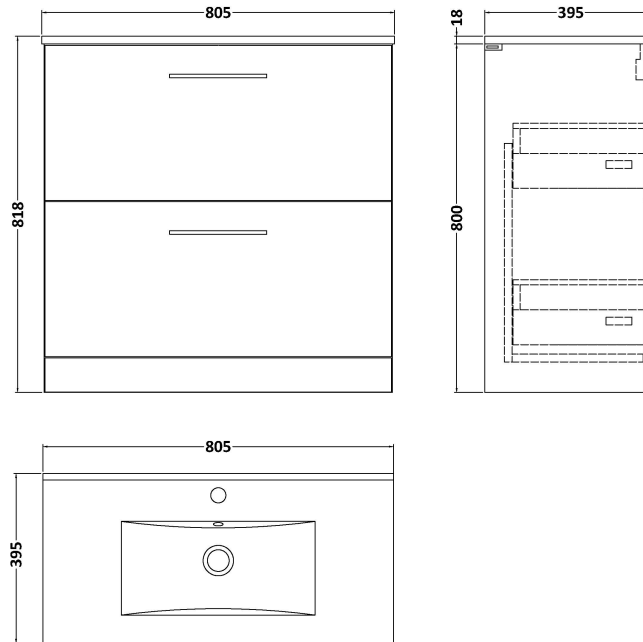

Sales Code: ARN135B

Description: 800 Fs 2-Drawer Vanity & Basin 2

Packaging Details

Barcode: 5056462666938

Sales Code: NVF135

Description: 800 Fs 2-Drawer Unit (365 Deep)

Product Dimensions

Height (mm):	800
Width (mm):	800
Depth (mm):	383
Nett Weight (kg):	31.5

Packaging Dimensions

Height (mm):	835
Width (mm):	832
Depth (mm):	391
Gross Weight (kg):	32

Packaging Data

Box Colour:	Brown Cardboard Box - Printed
Box Qty:	0
Label Size:	0 x 0
Label Colour:	Not Applicable
Label Qty:	0

Sales Code: NVM005

Description: Minimalist Basin 800mm

Product Dimensions

Height (mm):	170
Width (mm):	800
Depth (mm):	390
Nett Weight (kg):	16.9

Packaging Dimensions

Height (mm):	400
Width (mm):	820
Depth (mm):	200
Gross Weight (kg):	16.9

Packaging Data

Box Colour:	Brown Cardboard Box - Printed
Box Qty:	1
Label Size:	100 x 50
Label Colour:	White Label
Label Qty:	2

Outer Box Dimensions (If Applicable)

Height (mm):	
Width (mm):	
Depth (mm):	
Gross Weight (kg):	
Barcode:	5055146194675