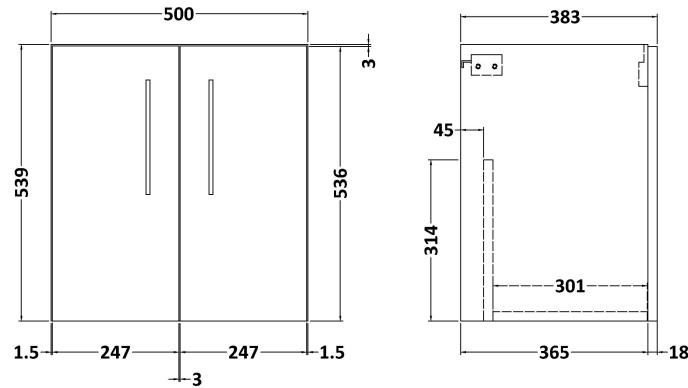

Sales Code: ARN521A

Description: 500 Wh 2-Door Vanity & Basin 1

Packaging Details

Barcode: 5056462667287

Sales Code: NVF521N

Description: 500 Wh 2-Door Unit (365 Deep)

Product Dimensions

Height (mm):	539
Width (mm):	500
Depth (mm):	383
Nett Weight (kg):	12.6

Packaging Dimensions

Height (mm):	560
Width (mm):	520
Depth (mm):	405
Gross Weight (kg):	13.1

Packaging Data

Box Colour:	Brown Cardboard Box
Box Qty:	1
Label Size:	100 x 50
Label Colour:	White Label
Label Qty:	2

Sales Code: NVM012

Description: 500 Mid-Edged Basin 1 Th

Product Dimensions

Height (mm):	180
Width (mm):	510
Depth (mm):	390
Nett Weight (kg):	10.54

Packaging Dimensions

Height (mm):	210
Width (mm):	410
Depth (mm):	530
Gross Weight (kg):	10.54

Packaging Data

Box Colour:	Brown Cardboard Box - Printed
Box Qty:	1
Label Size:	100 x 50
Label Colour:	White Label
Label Qty:	2

Outer Box Dimensions (If Applicable)

Height (mm):	
Width (mm):	
Depth (mm):	
Gross Weight (kg):	
Barcode:	5055369043446