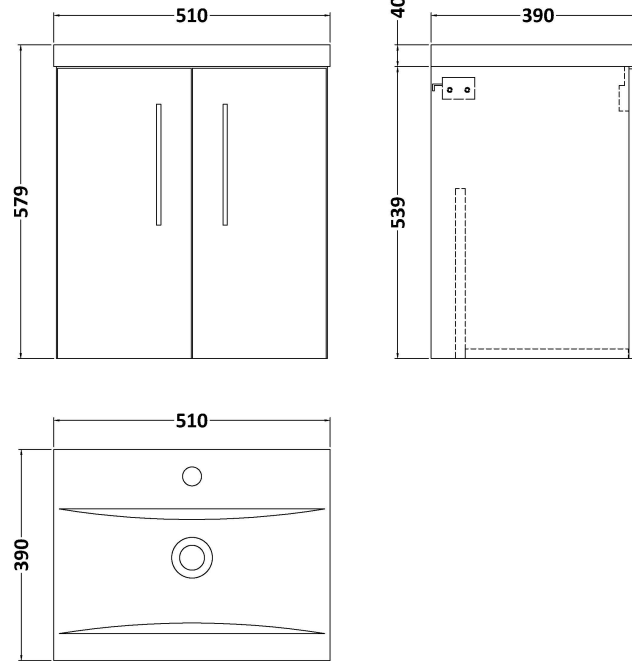

Sales Code: ARN521A

Description: 500 Wh 2-Door Vanity & Basin 1

Packaging Details

Barcode: 5056462667287

Sales Code: NVF521N

Description: 500 Wh 2-Door Unit (365 Deep)

Product Dimensions

Height (mm):	539
Width (mm):	500
Depth (mm):	383
Nett Weight (kg):	12.6

Packaging Dimensions

Height (mm):	560
Width (mm):	520
Depth (mm):	405
Gross Weight (kg):	13.1

Packaging Data

Box Colour:	Brown Cardboard Box
Box Qty:	1
Label Size:	100 x 50
Label Colour:	White Label
Label Qty:	2

Outer Box Dimensions (If Applicable)

Height (mm):	
Width (mm):	
Depth (mm):	
Gross Weight (kg):	
Barcode:	5056462660257

Product Details

Country of Origin:	United Kingdom
Fitting Instruction:	No
CE & UKCA:	N/A
FSC Certified Materials:	Yes
Colour:	Anthracite Woodgrain
Construction Method:	Cam & Wood Dowel
Construction Type:	Rigid
Cabinet Finish:	MFC Textured Woodgrain
Fascia Finish:	MFC Textured Woodgrain
Cabinet Thickness (mm):	18
Fascia Thickness (mm):	18
Drawer Included:	No
Drawer Type:	Not Applicable
No of Shelves:	0
Hinge Type:	95 Degree Clip-On Soft Close
Hinge Included:	Yes, Supplied
Adjustable Legs:	No, Not Required
Fixings Included:	Yes
Handle Style:	Contemporary
Waste Shroud:	No
Handle Included:	Yes, Supplied
Handle Type:	D-Shape

Sales Code: NVM012

Description: 500 Mid-Edged Basin 1 Th

Product Dimensions

Height (mm):	180
Width (mm):	510
Depth (mm):	390
Nett Weight (kg):	10.54

Packaging Dimensions

Height (mm):	210
Width (mm):	410
Depth (mm):	530
Gross Weight (kg):	10.54