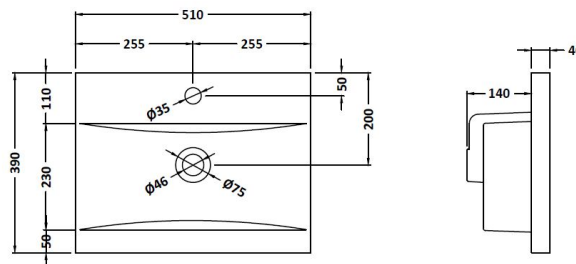

Sales Code: ARN521A

Description: 500 Wh 2-Door Vanity & Basin 1

Packaging Details

Barcode: 5056462667287

Sales Code: NVF521N

Description: 500 Wh 2-Door Unit (365 Deep)

Product Dimensions

Height (mm):	539
Width (mm):	500
Depth (mm):	383
Nett Weight (kg):	12.6

Packaging Dimensions

Height (mm):	560
Width (mm):	520
Depth (mm):	405
Gross Weight (kg):	13.1

Packaging Data

Box Colour:	Brown Cardboard Box
Box Qty:	1
Label Size:	100 x 50
Label Colour:	White Label
Label Qty:	2

Outer Box Dimensions (If Applicable)

Height (mm):	
Width (mm):	
Depth (mm):	
Gross Weight (kg):	
Barcode:	5056462660257

Product Details

Country of Origin:	United Kingdom
Fitting Instruction:	No
CE & UKCA:	N/A
FSC Certified Materials:	Yes
Colour:	Anthracite Woodgrain
Construction Method:	Cam & Wood Dowel
Construction Type:	Rigid
Cabinet Finish:	MFC Textured Woodgrain
Fascia Finish:	MFC Textured Woodgrain
Cabinet Thickness (mm):	18
Fascia Thickness (mm):	18
Drawer Included:	No
Drawer Type:	Not Applicable
No of Shelves:	0
Hinge Type:	95 Degree Clip-On Soft Close
Hinge Included:	Yes, Supplied
Adjustable Legs:	No, Not Required
Fixings Included:	Yes
Handle Style:	Contemporary
Waste Shroud:	No
Handle Included:	Yes, Supplied
Handle Type:	D-Shape

Sales Code: NVM012

Description: 500 Mid-Edged Basin 1 Th

Product Dimensions

Height (mm):	180
Width (mm):	510
Depth (mm):	390
Nett Weight (kg):	10.54

Packaging Dimensions

Height (mm):	210
Width (mm):	410
Depth (mm):	530
Gross Weight (kg):	10.54