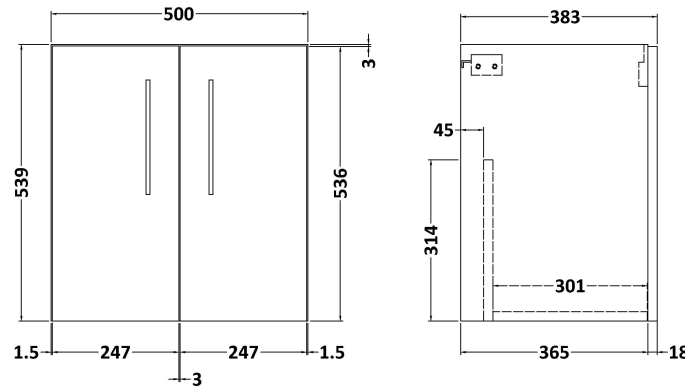

Sales Code: ARN2521A

Description: 500 Wh 2-Door Vanity & Basin 1

Packaging Details

Barcode: 5056462667225

Sales Code: NVF2521

Description: 500 Wh 2-Door Unit (365 Deep)

Product Dimensions

Height (mm):	539
Width (mm):	500
Depth (mm):	383
Nett Weight (kg):	12.6

Packaging Dimensions

Height (mm):	560
Width (mm):	520
Depth (mm):	405
Gross Weight (kg):	13.1

Packaging Data

Box Colour:	Brown Cardboard Box
Box Qty:	1
Label Size:	100 x 50
Label Colour:	White Label
Label Qty:	2

Sales Code: NVM012

Description: 500 Mid-Edged Basin 1 Th

Product Dimensions

Height (mm):	180
Width (mm):	510
Depth (mm):	390
Nett Weight (kg):	10.54

Packaging Dimensions

Height (mm):	210
Width (mm):	410
Depth (mm):	530
Gross Weight (kg):	10.54

Packaging Data

Box Colour:	Brown Cardboard Box - Printed
Box Qty:	1
Label Size:	100 x 50
Label Colour:	White Label
Label Qty:	2

Outer Box Dimensions (If Applicable)

Height (mm):	
Width (mm):	
Depth (mm):	
Gross Weight (kg):	
Barcode:	5055369043446