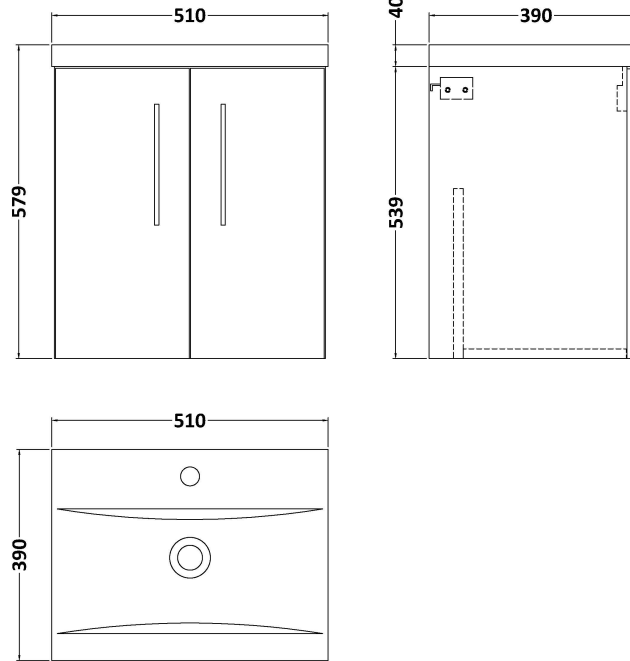

Sales Code: ARN2521A

Description: 500 Wh 2-Door Vanity & Basin 1

Packaging Details

Barcode: 5056462667225

Sales Code: NVF2521

Description: 500 Wh 2-Door Unit (365 Deep)

Product Dimensions

Height (mm):	539
Width (mm):	500
Depth (mm):	383
Nett Weight (kg):	12.6

Packaging Dimensions

Height (mm):	560
Width (mm):	520
Depth (mm):	405
Gross Weight (kg):	13.1

Packaging Data

Box Colour:	Brown Cardboard Box
Box Qty:	1
Label Size:	100 x 50
Label Colour:	White Label
Label Qty:	2

Outer Box Dimensions (If Applicable)

Height (mm):	
Width (mm):	
Depth (mm):	
Gross Weight (kg):	
Barcode:	5056462660004

Product Details

Country of Origin:	United Kingdom
Fitting Instruction:	No
CE & UKCA:	N/A
FSC Certified Materials:	Yes
Colour:	Grey Vicenza Oak
Construction Method:	Cam & Wood Dowel
Construction Type:	Rigid
Cabinet Finish:	MFC Textured Woodgrain
Fascia Finish:	MFC Textured Woodgrain
Cabinet Thickness (mm):	18
Fascia Thickness (mm):	18
Drawer Included:	No
Drawer Type:	Not Applicable
No of Shelves:	0
Hinge Type:	95 Degree Clip-On Soft Close
Hinge Included:	Yes, Supplied
Adjustable Legs:	No, Not Required
Fixings Included:	Yes
Handle Style:	Contemporary
Waste Shroud:	No
Handle Included:	Yes, Supplied
Handle Type:	D-Shape

Sales Code: NVM012

Description: 500 Mid-Edged Basin 1 Th

Product Dimensions

Height (mm):	180
Width (mm):	510
Depth (mm):	390
Nett Weight (kg):	10.54

Packaging Dimensions

Height (mm):	210
Width (mm):	410
Depth (mm):	530
Gross Weight (kg):	10.54