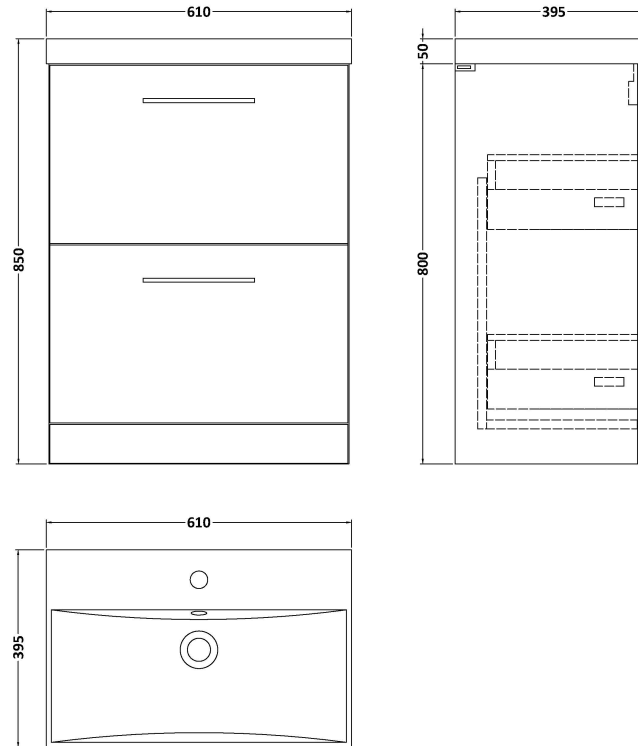

Sales Code: ARN533D

Description: 600 Fs 2-Drawer Vanity & Basin 3

Packaging Details

Barcode: 5056462666884

Sales Code: NVF533N

Description: 600 Fs 2-Drawer Unit (365 Deep)

Product Dimensions

Height (mm):	800
Width (mm):	600
Depth (mm):	383
Nett Weight (kg):	26

Packaging Dimensions

Height (mm):	835
Width (mm):	632
Depth (mm):	391
Gross Weight (kg):	26.5

Packaging Data

Box Colour:	Brown Cardboard Box
Box Qty:	1
Label Size:	100 x 50
Label Colour:	White Label
Label Qty:	2

Outer Box Dimensions (If Applicable)

Height (mm):	
Width (mm):	
Depth (mm):	
Gross Weight (kg):	
Barcode:	5056462660691

Product Details

Country of Origin:	United Kingdom
Fitting Instruction:	No
CE & UKCA:	N/A
FSC Certified Materials:	Yes
Colour:	Anthracite Woodgrain
Construction Method:	Cam & Wood Dowel
Construction Type:	Rigid
Cabinet Finish:	MFC Textured Woodgrain
Fascia Finish:	MFC Textured Woodgrain
Cabinet Thickness (mm):	18
Fascia Thickness (mm):	18
Drawer Included:	Yes
Drawer Type:	80mm High Metal S/C Inc Galler
No of Shelves:	0
Hinge Type:	Not Applicable
Hinge Included:	Not Applicable
Adjustable Legs:	No, Not Required
Fixings Included:	Yes
Handle Style:	Contemporary
Waste Shroud:	Yes
Handle Included:	Yes, Supplied
Handle Type:	D-Shape

Sales Code: NVM033

Description: 600 Thin Edged Basin 1Th

Product Dimensions

Height (mm):	170
Width (mm):	610
Depth (mm):	395
Nett Weight (kg):	11

Packaging Dimensions

Height (mm):	190
Width (mm):	630
Depth (mm):	415
Gross Weight (kg):	11.5