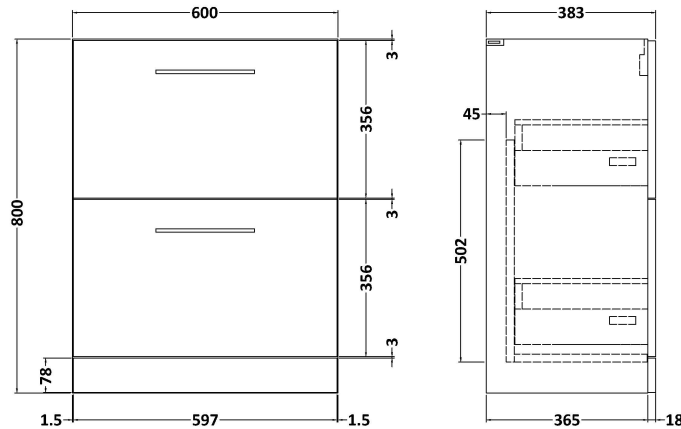

Sales Code: ARN533D

Description: 600 Fs 2-Drawer Vanity & Basin 3

Packaging Details

Barcode: 5056462666884

Sales Code: NVF533N

Description: 600 Fs 2-Drawer Unit (365 Deep)

Product Dimensions

Height (mm):	800
Width (mm):	600
Depth (mm):	383
Nett Weight (kg):	26

Packaging Dimensions

Height (mm):	835
Width (mm):	632
Depth (mm):	391
Gross Weight (kg):	26.5

Packaging Data

Box Colour:	Brown Cardboard Box
Box Qty:	1
Label Size:	100 x 50
Label Colour:	White Label
Label Qty:	2

Outer Box Dimensions (If Applicable)

Height (mm):	
Width (mm):	
Depth (mm):	
Gross Weight (kg):	
Barcode:	5056462660691

Product Details

Country of Origin:	United Kingdom
Fitting Instruction:	No
CE & UKCA:	N/A
FSC Certified Materials:	Yes
Colour:	Anthracite Woodgrain
Construction Method:	Cam & Wood Dowel
Construction Type:	Rigid
Cabinet Finish:	MFC Textured Woodgrain
Fascia Finish:	MFC Textured Woodgrain
Cabinet Thickness (mm):	18
Fascia Thickness (mm):	18
Drawer Included:	Yes
Drawer Type:	80mm High Metal S/C Inc Galler
No of Shelves:	0
Hinge Type:	Not Applicable
Hinge Included:	Not Applicable
Adjustable Legs:	No, Not Required
Fixings Included:	Yes
Handle Style:	Contemporary
Waste Shroud:	Yes
Handle Included:	Yes, Supplied
Handle Type:	D-Shape

Sales Code: NVM033

Description: 600 Thin Edged Basin 1Th

Product Dimensions

Height (mm):	170
Width (mm):	610
Depth (mm):	395
Nett Weight (kg):	11

Packaging Dimensions

Height (mm):	190
Width (mm):	630
Depth (mm):	415
Gross Weight (kg):	11.5