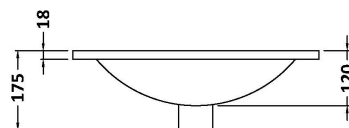

Packaging Dimensions

Height (mm):	560
Width (mm):	520
Depth (mm):	405
Gross Weight (kg):	13.1

Packaging Data

Box Colour:	Brown Cardboard Box
Box Qty:	1
Label Size:	100 x 50
Label Colour:	White Label
Label Qty:	2

Outer Box Dimensions (If Applicable)

Height (mm):	
Width (mm):	
Depth (mm):	
Gross Weight (kg):	
Barcode:	5056462660257

Product Details

Country of Origin:	United Kingdom
Fitting Instruction:	No
CE & UKCA:	N/A
FSC Certified Materials:	Yes
Colour:	Anthracite Woodgrain
Construction Method:	Cam & Wood Dowel
Construction Type:	Rigid
Cabinet Finish:	MFC Textured Woodgrain
Fascia Finish:	MFC Textured Woodgrain
Cabinet Thickness (mm):	18
Fascia Thickness (mm):	18
Drawer Included:	No
Drawer Type:	Not Applicable
No of Shelves:	0
Hinge Type:	95 Degree Clip-On Soft Close
Hinge Included:	Yes, Supplied
Adjustable Legs:	No, Not Required
Fixings Included:	Yes
Handle Style:	Contemporary
Waste Shroud:	No
Handle Included:	Yes, Supplied
Handle Type:	D-Shape

Sales Code: NVM001

Description: 500mm Minimalist Basin 1Th

Product Dimensions

Height (mm):	170
Width (mm):	500
Depth (mm):	390
Nett Weight (kg):	9

Packaging Dimensions

Height (mm):	400
Width (mm):	520
Depth (mm):	200
Gross Weight (kg):	9

Packaging Data

Box Colour:	Brown Cardboard Box
Box Qty:	1
Label Size:	105 x 50
Label Colour:	White Label
Label Qty:	1

Outer Box Dimensions (If Applicable)

Height (mm):	
Width (mm):	
Depth (mm):	
Gross Weight (kg):	
Barcode:	5055275828670