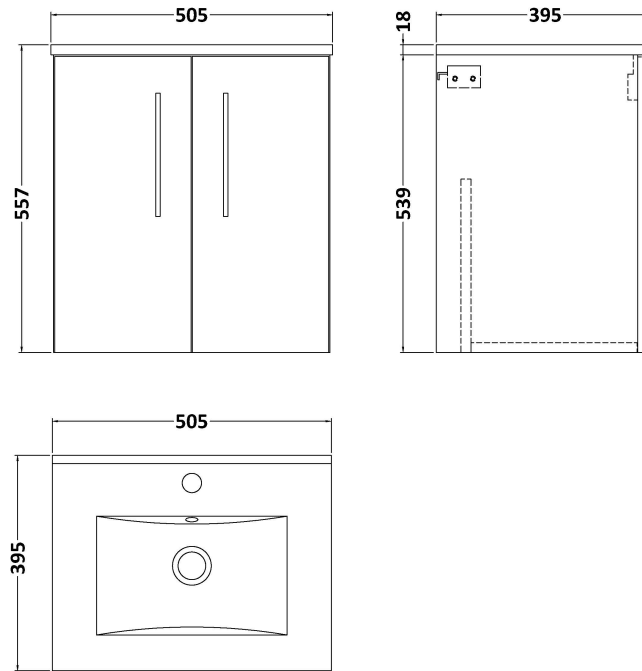

Sales Code: ARN521B

Description: 500 Wh 2-Door Vanity & Basin 2

Packaging Details

Barcode: 5056462667294

Sales Code: NVF521N

Description: 500 Wh 2-Door Unit (365 Deep)

Product Dimensions

Height (mm):	539
Width (mm):	500
Depth (mm):	383
Nett Weight (kg):	12.6

Packaging Dimensions

Height (mm):	560
Width (mm):	520
Depth (mm):	405
Gross Weight (kg):	13.1

Packaging Data

Box Colour:	Brown Cardboard Box
Box Qty:	1
Label Size:	100 x 50
Label Colour:	White Label
Label Qty:	2

Outer Box Dimensions (If Applicable)

Height (mm):	
Width (mm):	
Depth (mm):	
Gross Weight (kg):	
Barcode:	5056462660257

Product Details

Country of Origin:	United Kingdom
Fitting Instruction:	No
CE & UKCA:	N/A
FSC Certified Materials:	Yes
Colour:	Anthracite Woodgrain
Construction Method:	Cam & Wood Dowel
Construction Type:	Rigid
Cabinet Finish:	MFC Textured Woodgrain
Fascia Finish:	MFC Textured Woodgrain
Cabinet Thickness (mm):	18
Fascia Thickness (mm):	18
Drawer Included:	No
Drawer Type:	Not Applicable
No of Shelves:	0
Hinge Type:	95 Degree Clip-On Soft Close
Hinge Included:	Yes, Supplied
Adjustable Legs:	No, Not Required
Fixings Included:	Yes
Handle Style:	Contemporary
Waste Shroud:	No
Handle Included:	Yes, Supplied
Handle Type:	D-Shape

Sales Code: NVM001

Description: 500mm Minimalist Basin 1Th

Product Dimensions

Height (mm):	170
Width (mm):	500
Depth (mm):	390
Nett Weight (kg):	9

Packaging Dimensions

Height (mm):	400
Width (mm):	520
Depth (mm):	200
Gross Weight (kg):	9