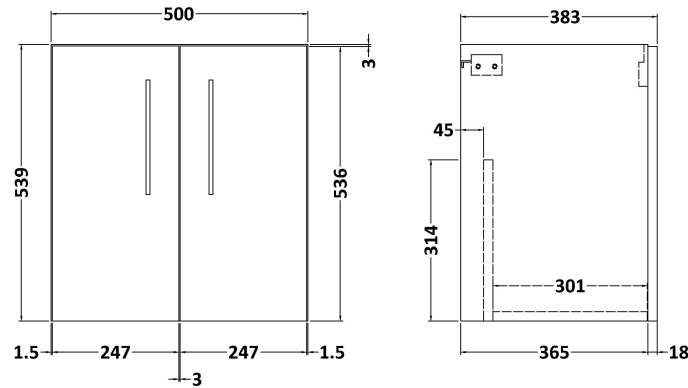

Sales Code: ARN521B

Description: 500 Wh 2-Door Vanity & Basin 2

Packaging Details

Barcode: 5056462667294

Sales Code: NVF521N

Description: 500 Wh 2-Door Unit (365 Deep)

Product Dimensions

Height (mm):	539
Width (mm):	500
Depth (mm):	383
Nett Weight (kg):	12.6

Packaging Dimensions

Height (mm):	560
Width (mm):	520
Depth (mm):	405
Gross Weight (kg):	13.1

Packaging Data

Box Colour:	Brown Cardboard Box
Box Qty:	1
Label Size:	100 x 50
Label Colour:	White Label
Label Qty:	2

Sales Code: NVM001

Description: 500mm Minimalist Basin 1Th

Product Dimensions

Height (mm):	170
Width (mm):	500
Depth (mm):	390
Nett Weight (kg):	9

Packaging Dimensions

Height (mm):	400
Width (mm):	520
Depth (mm):	200
Gross Weight (kg):	9

Packaging Data

Box Colour:	Brown Cardboard Box
Box Qty:	1
Label Size:	105 x 50
Label Colour:	White Label
Label Qty:	1

Outer Box Dimensions (If Applicable)

Height (mm):	
Width (mm):	
Depth (mm):	
Gross Weight (kg):	
Barcode:	5055275828670