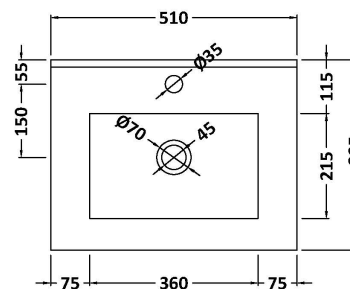

Packaging Dimensions

Height (mm):	560
Width (mm):	520
Depth (mm):	405
Gross Weight (kg):	13.1

Packaging Data

Box Colour:	Brown Cardboard Box
Box Qty:	1
Label Size:	100 x 50
Label Colour:	White Label
Label Qty:	2

Outer Box Dimensions (If Applicable)

Height (mm):	
Width (mm):	
Depth (mm):	
Gross Weight (kg):	
Barcode:	5056462660257

Product Details

Country of Origin:	United Kingdom
Fitting Instruction:	No
CE & UKCA:	N/A
FSC Certified Materials:	Yes
Colour:	Anthracite Woodgrain
Construction Method:	Cam & Wood Dowel
Construction Type:	Rigid
Cabinet Finish:	MFC Textured Woodgrain
Fascia Finish:	MFC Textured Woodgrain
Cabinet Thickness (mm):	18
Fascia Thickness (mm):	18
Drawer Included:	No
Drawer Type:	Not Applicable
No of Shelves:	0
Hinge Type:	95 Degree Clip-On Soft Close
Hinge Included:	Yes, Supplied
Adjustable Legs:	No, Not Required
Fixings Included:	Yes
Handle Style:	Contemporary
Waste Shroud:	No
Handle Included:	Yes, Supplied
Handle Type:	D-Shape

Sales Code: NVM001

Description: 500mm Minimalist Basin 1Th

Product Dimensions

Height (mm):	170
Width (mm):	500
Depth (mm):	390
Nett Weight (kg):	9

Packaging Dimensions

Height (mm):	400
Width (mm):	520
Depth (mm):	200
Gross Weight (kg):	9

Packaging Data

Box Colour:	Brown Cardboard Box
Box Qty:	1
Label Size:	105 x 50
Label Colour:	White Label
Label Qty:	1

Outer Box Dimensions (If Applicable)

Height (mm):	
Width (mm):	
Depth (mm):	
Gross Weight (kg):	
Barcode:	5055275828670