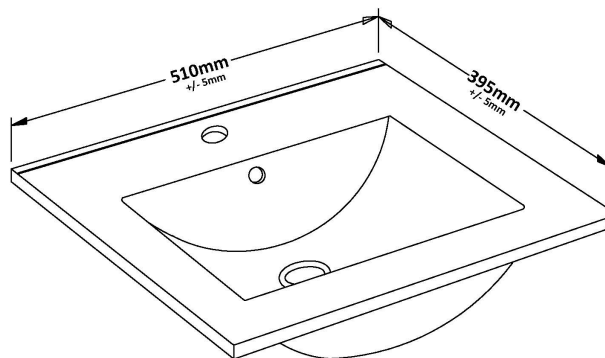

Packaging Dimensions

Height (mm):	560
Width (mm):	520
Depth (mm):	405
Gross Weight (kg):	13.1

Packaging Data

Box Colour:	Brown Cardboard Box
Box Qty:	1
Label Size:	100 x 50
Label Colour:	White Label
Label Qty:	2

Outer Box Dimensions (If Applicable)

Height (mm):	
Width (mm):	
Depth (mm):	
Gross Weight (kg):	
Barcode:	5056462660257

Product Details

Country of Origin:	United Kingdom
Fitting Instruction:	No
CE & UKCA:	N/A
FSC Certified Materials:	Yes
Colour:	Anthracite Woodgrain
Construction Method:	Cam & Wood Dowel
Construction Type:	Rigid
Cabinet Finish:	MFC Textured Woodgrain
Fascia Finish:	MFC Textured Woodgrain
Cabinet Thickness (mm):	18
Fascia Thickness (mm):	18
Drawer Included:	No
Drawer Type:	Not Applicable
No of Shelves:	0
Hinge Type:	95 Degree Clip-On Soft Close
Hinge Included:	Yes, Supplied
Adjustable Legs:	No, Not Required
Fixings Included:	Yes
Handle Style:	Contemporary
Waste Shroud:	No
Handle Included:	Yes, Supplied
Handle Type:	D-Shape

Sales Code: NVM001

Description: 500mm Minimalist Basin 1Th

Product Dimensions

Height (mm):	170
Width (mm):	500
Depth (mm):	390
Nett Weight (kg):	9

Packaging Dimensions

Height (mm):	400
Width (mm):	520
Depth (mm):	200
Gross Weight (kg):	9

Packaging Data

Box Colour:	Brown Cardboard Box
Box Qty:	1
Label Size:	105 x 50
Label Colour:	White Label
Label Qty:	1

Outer Box Dimensions (If Applicable)

Height (mm):	
Width (mm):	
Depth (mm):	
Gross Weight (kg):	
Barcode:	5055275828670