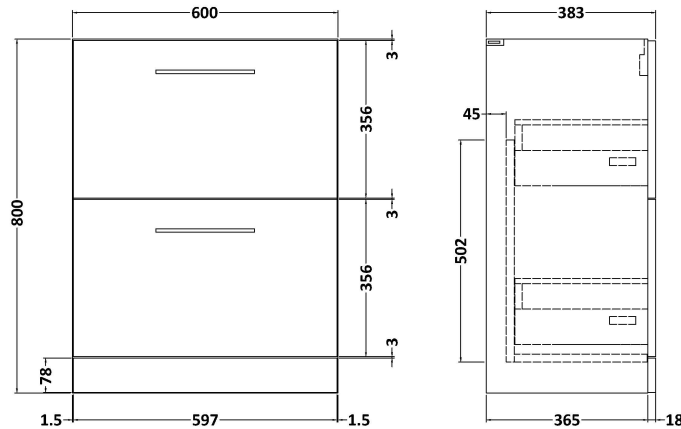

Sales Code: ARN833D

Description: 600 Fs 2-Drawer Vanity & Basin 3

Packaging Details

Barcode: 5056462666792

Sales Code: NVF833

Description: 600 Fs 2-Drawer Unit (365 Deep)

Product Dimensions

Height (mm):	800
Width (mm):	600
Depth (mm):	383
Nett Weight (kg):	26

Packaging Dimensions

Height (mm):	835
Width (mm):	632
Depth (mm):	391
Gross Weight (kg):	26.5

Packaging Data

Box Colour:	Brown Cardboard Box - Printed
Box Qty:	0
Label Size:	0 x 0
Label Colour:	White Label
Label Qty:	2

Sales Code: NVM033

Description: 600 Thin Edged Basin 1Th

Product Dimensions

Height (mm):	170
Width (mm):	610
Depth (mm):	395
Nett Weight (kg):	11

Packaging Dimensions

Height (mm):	190
Width (mm):	630
Depth (mm):	415
Gross Weight (kg):	11.5

Packaging Data

Box Colour:	Brown Cardboard Box - Printed
Box Qty:	1
Label Size:	100 x 50
Label Colour:	White Label
Label Qty:	2

Outer Box Dimensions (If Applicable)

Height (mm):	
Width (mm):	
Depth (mm):	
Gross Weight (kg):	
Barcode:	5056211853428