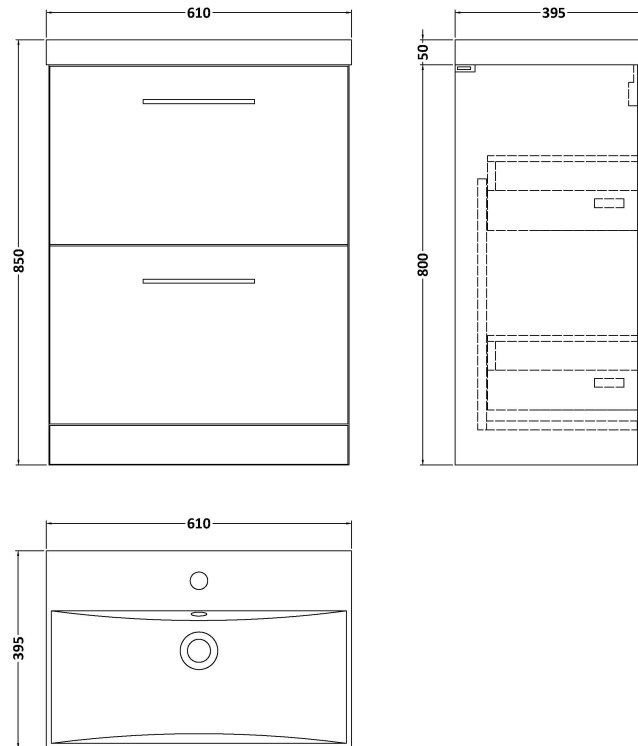

Sales Code: ARN833D

Description: 600 Fs 2-Drawer Vanity & Basin 3

Packaging Details

Barcode: 5056462666792

Sales Code: NVF833

Description: 600 Fs 2-Drawer Unit (365 Deep)

Product Dimensions

Height (mm):	800
Width (mm):	600
Depth (mm):	383
Nett Weight (kg):	26

Packaging Dimensions

Height (mm):	835
Width (mm):	632
Depth (mm):	391
Gross Weight (kg):	26.5

Packaging Data

Box Colour:	Brown Cardboard Box - Printed
Box Qty:	0
Label Size:	0 x 0
Label Colour:	White Label
Label Qty:	2

Sales Code: NVM033

Description: 600 Thin Edged Basin 1Th

Product Dimensions

Height (mm):	170
Width (mm):	610
Depth (mm):	395
Nett Weight (kg):	11

Packaging Dimensions

Height (mm):	190
Width (mm):	630
Depth (mm):	415
Gross Weight (kg):	11.5

Packaging Data

Box Colour:	Brown Cardboard Box - Printed
Box Qty:	1
Label Size:	100 x 50
Label Colour:	White Label
Label Qty:	2

Outer Box Dimensions (If Applicable)

Height (mm):	
Width (mm):	
Depth (mm):	
Gross Weight (kg):	
Barcode:	5056211853428