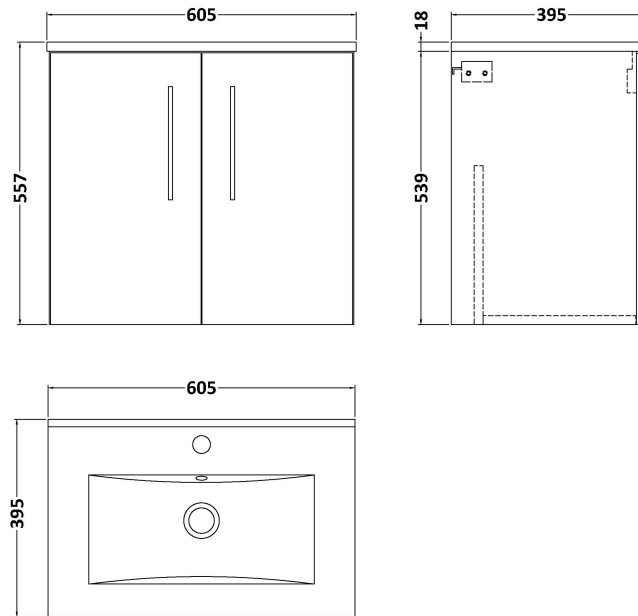

Sales Code: ARN523B

Description: 600 Wh 2-Door Vanity & Basin 2

Packaging Details

Barcode: 5056462668079