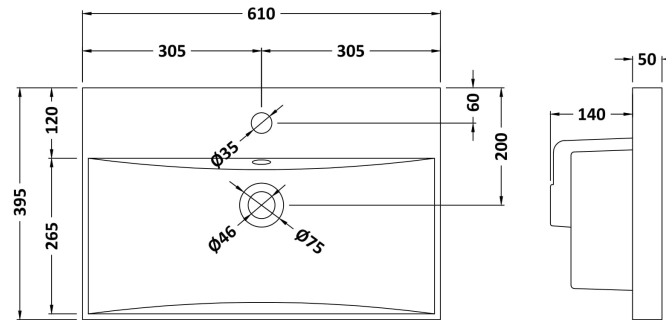

Packaging Dimensions

Height (mm):	835
Width (mm):	632
Depth (mm):	391
Gross Weight (kg):	26.5

Packaging Data

Box Colour:	Brown Cardboard Box
Box Qty:	1
Label Size:	100 x 50
Label Colour:	White Label
Label Qty:	2

Outer Box Dimensions (If Applicable)

Height (mm):	
Width (mm):	
Depth (mm):	
Gross Weight (kg):	
Barcode:	5056462660677

Product Details

Country of Origin:	United Kingdom
Fitting Instruction:	No
CE & UKCA:	N/A
FSC Certified Materials:	Yes
Colour:	Grey Vicenza Oak
Construction Method:	Cam & Wood Dowel
Construction Type:	Rigid
Cabinet Finish:	MFC Textured Woodgrain
Fascia Finish:	MFC Textured Woodgrain
Cabinet Thickness (mm):	18
Fascia Thickness (mm):	18
Drawer Included:	Yes
Drawer Type:	80mm High Metal S/C Inc Galler
No of Shelves:	0
Hinge Type:	Not Applicable
Hinge Included:	Not Applicable
Adjustable Legs:	No, Not Required
Fixings Included:	Yes
Handle Style:	Contemporary
Waste Shroud:	Yes
Handle Included:	Yes, Supplied
Handle Type:	D-Shape

Sales Code: NVM033

Description: 600 Thin Edged Basin 1Th

Product Dimensions

Height (mm):	170
Width (mm):	610
Depth (mm):	395
Nett Weight (kg):	11

Packaging Dimensions

Height (mm):	190
Width (mm):	630
Depth (mm):	415
Gross Weight (kg):	11.5

Packaging Data

Box Colour:	Brown Cardboard Box - Printed
Box Qty:	1
Label Size:	100 x 50
Label Colour:	White Label
Label Qty:	2

Outer Box Dimensions (If Applicable)

Height (mm):	
Width (mm):	
Depth (mm):	
Gross Weight (kg):	
Barcode:	5056211853428