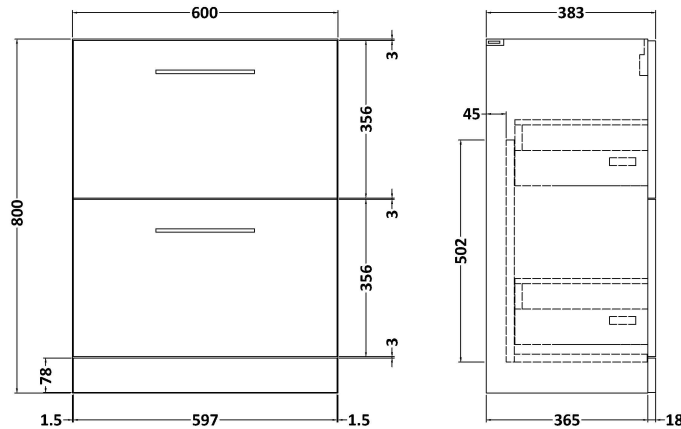

Sales Code: ARN2533D

Description: 600 Fs 2-Drawer Vanity & Basin 3

Packaging Details

Barcode: 5056462666822

Sales Code: NVF2533

Description: 600 Fs 2-Drawer Unit (365 Deep)

Product Dimensions

Height (mm):	800
Width (mm):	600
Depth (mm):	383
Nett Weight (kg):	26

Packaging Dimensions

Height (mm):	835
Width (mm):	632
Depth (mm):	391
Gross Weight (kg):	26.5

Packaging Data

Box Colour:	Brown Cardboard Box
Box Qty:	1
Label Size:	100 x 50
Label Colour:	White Label
Label Qty:	2

Outer Box Dimensions (If Applicable)

Height (mm):	
Width (mm):	
Depth (mm):	
Gross Weight (kg):	
Barcode:	5056462660677

Product Details

Country of Origin:	United Kingdom
Fitting Instruction:	No
CE & UKCA:	N/A
FSC Certified Materials:	Yes
Colour:	Grey Vicenza Oak
Construction Method:	Cam & Wood Dowel
Construction Type:	Rigid
Cabinet Finish:	MFC Textured Woodgrain
Fascia Finish:	MFC Textured Woodgrain
Cabinet Thickness (mm):	18
Fascia Thickness (mm):	18
Drawer Included:	Yes
Drawer Type:	80mm High Metal S/C Inc Galler
No of Shelves:	0
Hinge Type:	Not Applicable
Hinge Included:	Not Applicable
Adjustable Legs:	No, Not Required
Fixings Included:	Yes
Handle Style:	Contemporary
Waste Shroud:	Yes
Handle Included:	Yes, Supplied
Handle Type:	D-Shape

Sales Code: NVM033

Description: 600 Thin Edged Basin 1Th

Product Dimensions

Height (mm):	170
Width (mm):	610
Depth (mm):	395
Nett Weight (kg):	11

Packaging Dimensions

Height (mm):	190
Width (mm):	630
Depth (mm):	415
Gross Weight (kg):	11.5