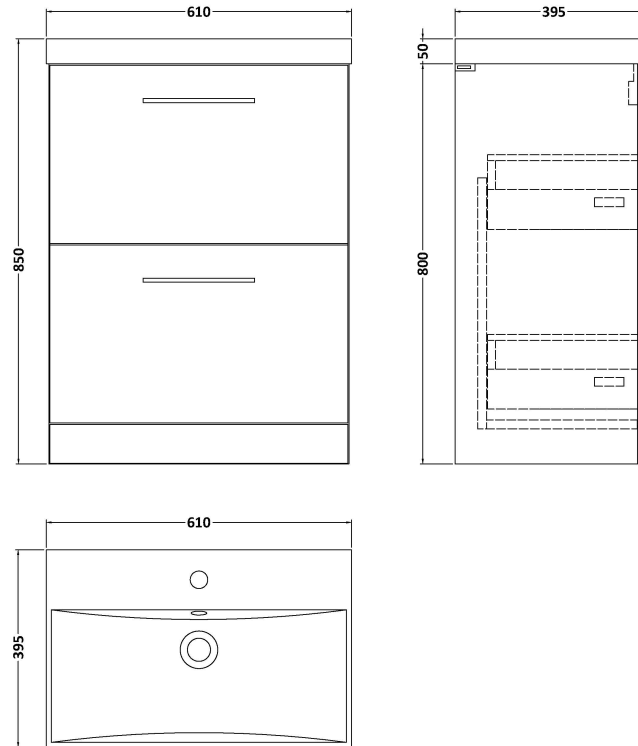

Sales Code: ARN2533D

Description: 600 Fs 2-Drawer Vanity & Basin 3

Packaging Details

Barcode: 5056462666822

Sales Code: NVF2533

Description: 600 Fs 2-Drawer Unit (365 Deep)

Product Dimensions

Height (mm):	800
Width (mm):	600
Depth (mm):	383
Nett Weight (kg):	26

Packaging Dimensions

Height (mm):	835
Width (mm):	632
Depth (mm):	391
Gross Weight (kg):	26.5

Packaging Data

Box Colour:	Brown Cardboard Box
Box Qty:	1
Label Size:	100 x 50
Label Colour:	White Label
Label Qty:	2

Outer Box Dimensions (If Applicable)

Height (mm):	
Width (mm):	
Depth (mm):	
Gross Weight (kg):	
Barcode:	5056462660677

Product Details

Country of Origin:	United Kingdom
Fitting Instruction:	No
CE & UKCA:	N/A
FSC Certified Materials:	Yes
Colour:	Grey Vicenza Oak
Construction Method:	Cam & Wood Dowel
Construction Type:	Rigid
Cabinet Finish:	MFC Textured Woodgrain
Fascia Finish:	MFC Textured Woodgrain
Cabinet Thickness (mm):	18
Fascia Thickness (mm):	18
Drawer Included:	Yes
Drawer Type:	80mm High Metal S/C Inc Galler
No of Shelves:	0
Hinge Type:	Not Applicable
Hinge Included:	Not Applicable
Adjustable Legs:	No, Not Required
Fixings Included:	Yes
Handle Style:	Contemporary
Waste Shroud:	Yes
Handle Included:	Yes, Supplied
Handle Type:	D-Shape

Sales Code: NVM033

Description: 600 Thin Edged Basin 1Th

Product Dimensions

Height (mm):	170
Width (mm):	610
Depth (mm):	395
Nett Weight (kg):	11

Packaging Dimensions

Height (mm):	190
Width (mm):	630
Depth (mm):	415
Gross Weight (kg):	11.5