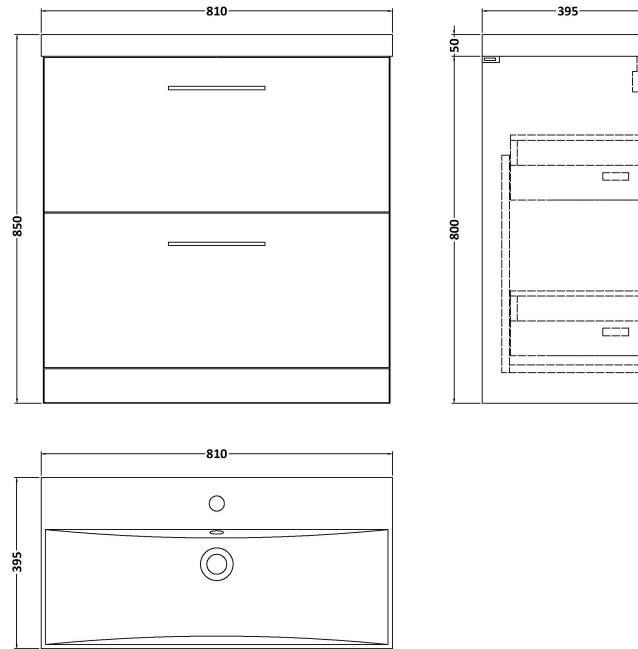

Sales Code: ARN535D

Description: 800 Fs 2-Drawer Vanity & Basin 3

Packaging Details

Barcode: 5056462667096

Sales Code: NVF535N

Description: 800 Fs 2-Drawer Unit (365 Deep)

Product Dimensions

Height (mm):	800
Width (mm):	800
Depth (mm):	383
Nett Weight (kg):	31.5

Packaging Dimensions

Height (mm):	835
Width (mm):	832
Depth (mm):	391
Gross Weight (kg):	32

Packaging Data

Box Colour:	Brown Cardboard Box
Box Qty:	1
Label Size:	100 x 50
Label Colour:	White Label
Label Qty:	2

Sales Code: NVM035

Description: 800 Thin Edged Basin 1Th

Product Dimensions

Height (mm):	170
Width (mm):	810
Depth (mm):	395
Nett Weight (kg):	14.5

Packaging Dimensions

Height (mm):	190
Width (mm):	830
Depth (mm):	415
Gross Weight (kg):	15

Packaging Data

Box Colour:	Brown Cardboard Box
Box Qty:	1
Label Size:	100 x 50
Label Colour:	White Label
Label Qty:	2

Outer Box Dimensions (If Applicable)

Height (mm):	
Width (mm):	
Depth (mm):	
Gross Weight (kg):	
Barcode:	5056211853435