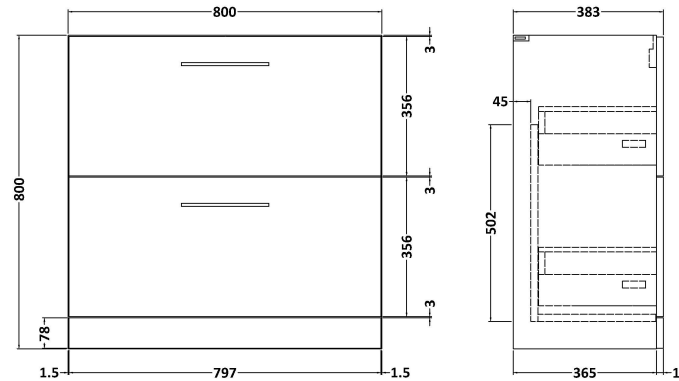

Sales Code: ARN535D

Description: 800 Fs 2-Drawer Vanity & Basin 3

Packaging Details

Barcode: 5056462667096

Sales Code: NVF535N

Description: 800 Fs 2-Drawer Unit (365 Deep)

Product Dimensions

Height (mm):	800
Width (mm):	800
Depth (mm):	383
Nett Weight (kg):	31.5

Packaging Dimensions

Height (mm):	835
Width (mm):	832
Depth (mm):	391
Gross Weight (kg):	32

Packaging Data

Box Colour:	Brown Cardboard Box
Box Qty:	1
Label Size:	100 x 50
Label Colour:	White Label
Label Qty:	2

Sales Code: NVM035

Description: 800 Thin Edged Basin 1Th

Product Dimensions

Height (mm):	170
Width (mm):	810
Depth (mm):	395
Nett Weight (kg):	14.5

Packaging Dimensions

Height (mm):	190
Width (mm):	830
Depth (mm):	415
Gross Weight (kg):	15

Packaging Data

Box Colour:	Brown Cardboard Box
Box Qty:	1
Label Size:	100 x 50
Label Colour:	White Label
Label Qty:	2

Outer Box Dimensions (If Applicable)

Height (mm):	
Width (mm):	
Depth (mm):	
Gross Weight (kg):	
Barcode:	5056211853435