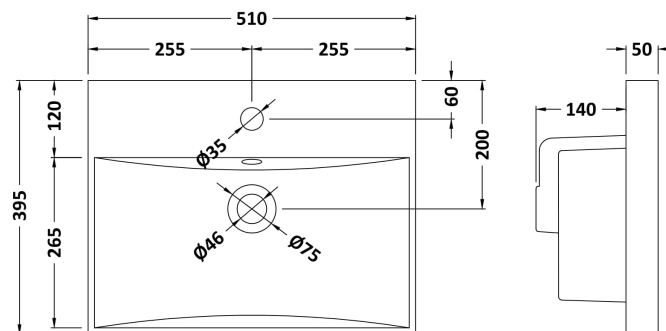

### Product Dimensions

Height (mm):	540
Width (mm):	500
Depth (mm):	383
Nett Weight (kg):	12.6

### Outer Box Dimensions (If Applicable)

Height (mm):	
Width (mm):	
Depth (mm):	
Gross Weight (kg):	
Barcode:	5056462658025

### Product Dimensions

Height (mm):	170
Width (mm):	510
Depth (mm):	395
Nett Weight (kg):	9.5

### Packaging Dimensions

Height (mm):	190
Width (mm):	530
Depth (mm):	415
Gross Weight (kg):	10