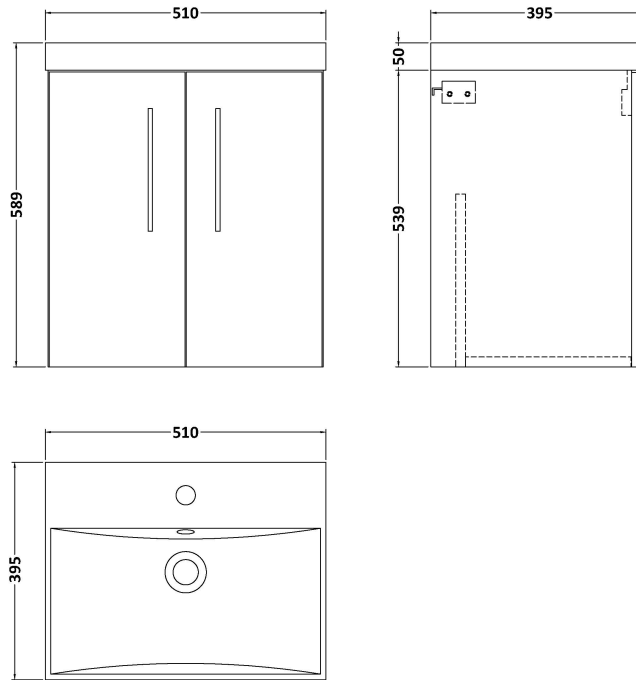

Sales Code: ARN821D

Description: 500 Wh 2-Door Vanity & Basin 3

Packaging Details

Barcode: 5056462667218