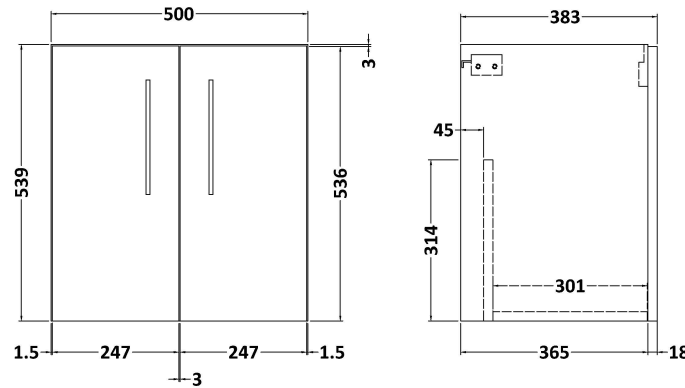

### Product Dimensions

Height (mm):	540
Width (mm):	500
Depth (mm):	383
Nett Weight (kg):	12.6

### Packaging Dimensions

Height (mm):	560
Width (mm):	520
Depth (mm):	405
Gross Weight (kg):	13.1

### Product Dimensions

Height (mm):	170
Width (mm):	510
Depth (mm):	395
Nett Weight (kg):	9.5

### Packaging Dimensions

Height (mm):	190
Width (mm):	530
Depth (mm):	415
Gross Weight (kg):	10