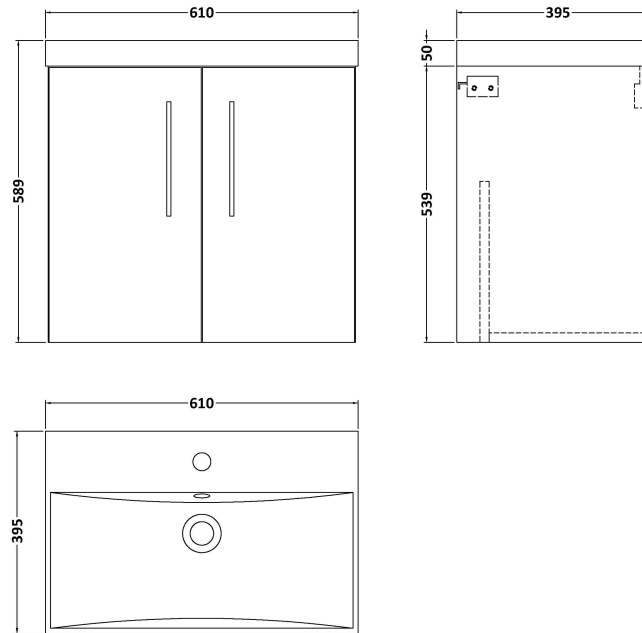

Sales Code: ARN523D

Description: 600 Wh 2-Door Vanity & Basin 3

Packaging Details

Barcode: 5056462668086

Sales Code: NVF523N

Description: 600 Wh 2-Door Unit (365 Deep)

Product Dimensions

Height (mm):	539
Width (mm):	600
Depth (mm):	383
Nett Weight (kg):	14.2

Packaging Dimensions

Height (mm):	560
Width (mm):	620
Depth (mm):	405
Gross Weight (kg):	14.7

Packaging Data

Box Colour:	Brown Cardboard Box
Box Qty:	1
Label Size:	100 x 50
Label Colour:	White Label
Label Qty:	2

Outer Box Dimensions (If Applicable)

Height (mm):	
Width (mm):	
Depth (mm):	
Gross Weight (kg):	
Barcode:	5056462660271

Product Details

Country of Origin:	United Kingdom
Fitting Instruction:	No
CE & UKCA:	N/A
FSC Certified Materials:	Yes
Colour:	Anthracite Woodgrain
Construction Method:	Cam & Wood Dowel
Construction Type:	Rigid
Cabinet Finish:	MFC Textured Woodgrain
Fascia Finish:	MFC Textured Woodgrain
Cabinet Thickness (mm):	18
Fascia Thickness (mm):	18
Drawer Included:	No
Drawer Type:	Not Applicable
No of Shelves:	0
Hinge Type:	95 Degree Clip-On Soft Close
Hinge Included:	Yes, Supplied
Adjustable Legs:	No, Not Required
Fixings Included:	Yes
Handle Style:	Contemporary
Waste Shroud:	No
Handle Included:	Yes, Supplied
Handle Type:	D-Shape

Sales Code: NVM033

Description: 600 Thin Edged Basin 1Th

Product Dimensions

Height (mm):	170
Width (mm):	610
Depth (mm):	395
Nett Weight (kg):	11

Packaging Dimensions

Height (mm):	190
Width (mm):	630
Depth (mm):	415
Gross Weight (kg):	11.5