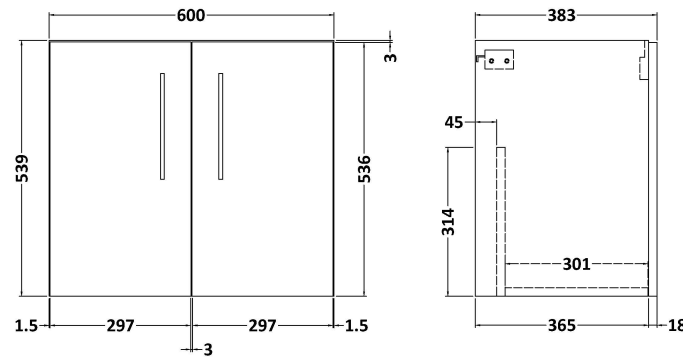

Sales Code: ARN2523D

Description: 600 Wh 2-Door Vanity & Basin 3

Packaging Details

Barcode: 5056462667966

Sales Code: NVF2523

Description: 600 Wh 2-Door Unit (365 Deep)

Product Dimensions

Height (mm):	539
Width (mm):	600
Depth (mm):	383
Nett Weight (kg):	14.2

Packaging Dimensions

Height (mm):	560
Width (mm):	620
Depth (mm):	405
Gross Weight (kg):	14.7

Packaging Data

Box Colour:	Brown Cardboard Box
Box Qty:	1
Label Size:	100 x 50
Label Colour:	White Label
Label Qty:	2

Sales Code: NVM033

Description: 600 Thin Edged Basin 1Th

Product Dimensions

Height (mm):	170
Width (mm):	610
Depth (mm):	395
Nett Weight (kg):	11

Packaging Dimensions

Height (mm):	190
Width (mm):	630
Depth (mm):	415
Gross Weight (kg):	11.5

Packaging Data

Box Colour:	Brown Cardboard Box - Printed
Box Qty:	1
Label Size:	100 x 50
Label Colour:	White Label
Label Qty:	2

Outer Box Dimensions (If Applicable)

Height (mm):	
Width (mm):	
Depth (mm):	
Gross Weight (kg):	
Barcode:	5056211853428