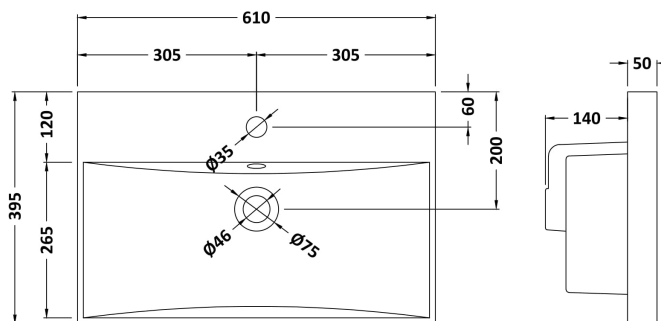

Packaging Dimensions

Height (mm):	560
Width (mm):	620
Depth (mm):	405
Gross Weight (kg):	14.7

Packaging Data

Box Colour:	Brown Cardboard Box
Box Qty:	1
Label Size:	100 x 50
Label Colour:	White Label
Label Qty:	2

Outer Box Dimensions (If Applicable)

Height (mm):	
Width (mm):	
Depth (mm):	
Gross Weight (kg):	
Barcode:	5056462660011

Product Details

Country of Origin:	United Kingdom
Fitting Instruction:	No
CE & UKCA:	N/A
FSC Certified Materials:	Yes
Colour:	Grey Vicenza Oak
Construction Method:	Cam & Wood Dowel
Construction Type:	Rigid
Cabinet Finish:	MFC Textured Woodgrain
Fascia Finish:	MFC Textured Woodgrain
Cabinet Thickness (mm):	18
Fascia Thickness (mm):	18
Drawer Included:	No
Drawer Type:	Not Applicable
No of Shelves:	0
Hinge Type:	95 Degree Clip-On Soft Close
Hinge Included:	Yes, Supplied
Adjustable Legs:	No, Not Required
Fixings Included:	Yes
Handle Style:	Contemporary
Waste Shroud:	No
Handle Included:	Yes, Supplied
Handle Type:	D-Shape

Sales Code: NVM033

Description: 600 Thin Edged Basin 1Th

Product Dimensions

Height (mm):	170
Width (mm):	610
Depth (mm):	395
Nett Weight (kg):	11

Packaging Dimensions

Height (mm):	190
Width (mm):	630
Depth (mm):	415
Gross Weight (kg):	11.5

Packaging Data

Box Colour:	Brown Cardboard Box - Printed
Box Qty:	1
Label Size:	100 x 50
Label Colour:	White Label
Label Qty:	2

Outer Box Dimensions (If Applicable)

Height (mm):	
Width (mm):	
Depth (mm):	
Gross Weight (kg):	
Barcode:	5056211853428