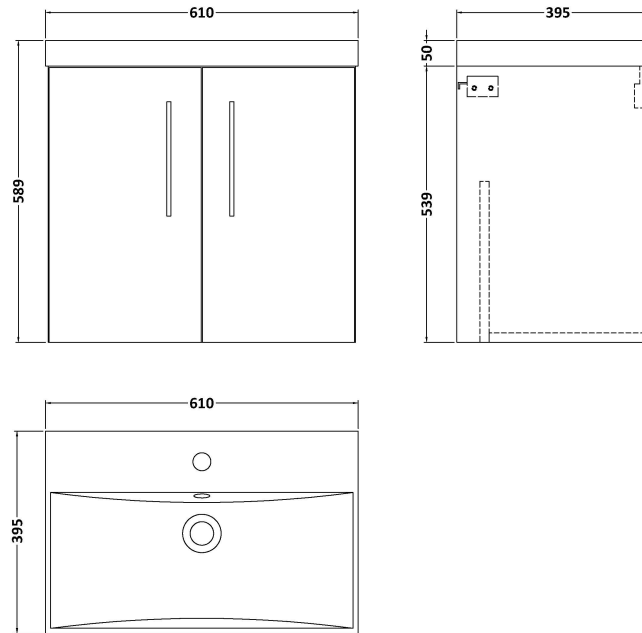

Sales Code: ARN2523D

Description: 600 Wh 2-Door Vanity & Basin 3

Packaging Details

Barcode: 5056462667966

Sales Code: NVF2523

Description: 600 Wh 2-Door Unit (365 Deep)

Product Dimensions

Height (mm):	539
Width (mm):	600
Depth (mm):	383
Nett Weight (kg):	14.2

Packaging Dimensions

Height (mm):	560
Width (mm):	620
Depth (mm):	405
Gross Weight (kg):	14.7

Packaging Data

Box Colour:	Brown Cardboard Box
Box Qty:	1
Label Size:	100 x 50
Label Colour:	White Label
Label Qty:	2

Outer Box Dimensions (If Applicable)

Height (mm):	
Width (mm):	
Depth (mm):	
Gross Weight (kg):	
Barcode:	5056462660011

Product Details

Country of Origin:	United Kingdom
Fitting Instruction:	No
CE & UKCA:	N/A
FSC Certified Materials:	Yes
Colour:	Grey Vicenza Oak
Construction Method:	Cam & Wood Dowel
Construction Type:	Rigid
Cabinet Finish:	MFC Textured Woodgrain
Fascia Finish:	MFC Textured Woodgrain
Cabinet Thickness (mm):	18
Fascia Thickness (mm):	18
Drawer Included:	No
Drawer Type:	Not Applicable
No of Shelves:	0
Hinge Type:	95 Degree Clip-On Soft Close
Hinge Included:	Yes, Supplied
Adjustable Legs:	No, Not Required
Fixings Included:	Yes
Handle Style:	Contemporary
Waste Shroud:	No
Handle Included:	Yes, Supplied
Handle Type:	D-Shape

Sales Code: NVM033

Description: 600 Thin Edged Basin 1Th

Product Dimensions

Height (mm):	170
Width (mm):	610
Depth (mm):	395
Nett Weight (kg):	11

Packaging Dimensions

Height (mm):	190
Width (mm):	630
Depth (mm):	415
Gross Weight (kg):	11.5