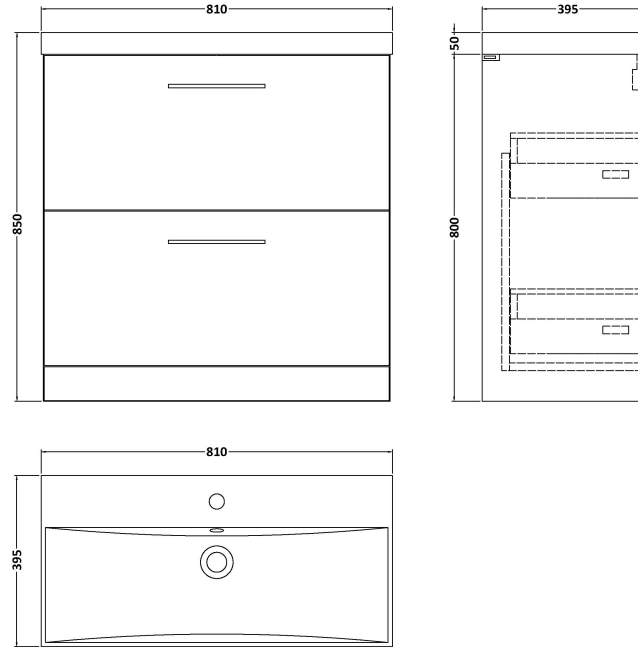

Sales Code: ARN835D

Description: 800 Fs 2-Drawer Vanity & Basin 3

Packaging Details

Barcode: 5056462667003

Sales Code: NVF835

Description: 800 Fs 2-Drawer Unit (365 Deep)

Product Dimensions

Height (mm):	800
Width (mm):	800
Depth (mm):	383
Nett Weight (kg):	31.5

Packaging Dimensions

Height (mm):	835
Width (mm):	832
Depth (mm):	391
Gross Weight (kg):	32

Packaging Data

Box Colour:	Brown Cardboard Box - Printed	
Box Qty:	0	
Label Size:	0 x 0	
Label Colour:	White Label	
Label Qty:	2	

Sales Code: NVM035

Description: 800 Thin Edged Basin 1Th

Product Dimensions

Height (mm):	170
Width (mm):	810
Depth (mm):	395
Nett Weight (kg):	14.5

Packaging Dimensions

Height (mm):	190
Width (mm):	830
Depth (mm):	415
Gross Weight (kg):	15

Packaging Data

Box Colour:	Brown Cardboard Box
Box Qty:	1
Label Size:	100 x 50
Label Colour:	White Label
Label Qty:	2

Outer Box Dimensions (If Applicable)

Height (mm):	
Width (mm):	
Depth (mm):	
Gross Weight (kg):	
Barcode:	5056211853435