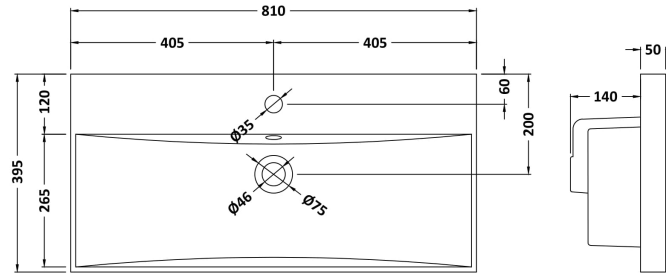

Packaging Dimensions

Height (mm):	835
Width (mm):	832
Depth (mm):	391
Gross Weight (kg):	32

Packaging Data

Box Colour:	Brown Cardboard Box - Printed	
Box Qty:	0	
Label Size:	0 x 0	
Label Colour:	White Label	
Label Qty:	2	

Outer Box Dimensions (If Applicable)

Height (mm):	
Width (mm):	
Depth (mm):	
Gross Weight (kg):	
Barcode:	5056462660738

Product Details

Country of Origin:	China
Fitting Instruction:	No
CE & UKCA:	N/A
FSC Certified Materials:	Yes
Colour:	Satin Green
Construction Method:	Cam & Wood Dowel
Construction Type:	Rigid
Cabinet Finish:	MFC Painted Matt
Fascia Finish:	Mdf Painted Matt
Cabinet Thickness (mm):	16
Fascia Thickness (mm):	18
Drawer Included:	Yes
Drawer Type:	80mm High Metal S/C Inc Galler
No of Shelves:	0
Hinge Type:	Not Applicable
Hinge Included:	Not Applicable
Adjustable Legs:	No, Not Required
Fixings Included:	Yes
Handle Style:	Contemporary
Waste Shroud:	Yes
Handle Included:	Yes, Supplied
Handle Type:	D-Shape

Sales Code: NVM035

Description: 800 Thin Edged Basin 1Th

Product Dimensions

Height (mm):	170
Width (mm):	810
Depth (mm):	395
Nett Weight (kg):	14.5

Packaging Dimensions

Height (mm):	190
Width (mm):	830
Depth (mm):	415
Gross Weight (kg):	15

Packaging Data

Box Colour:	Brown Cardboard Box
Box Qty:	1
Label Size:	100 x 50
Label Colour:	White Label
Label Qty:	2

Outer Box Dimensions (If Applicable)

Height (mm):	
Width (mm):	
Depth (mm):	
Gross Weight (kg):	
Barcode:	5056211853435