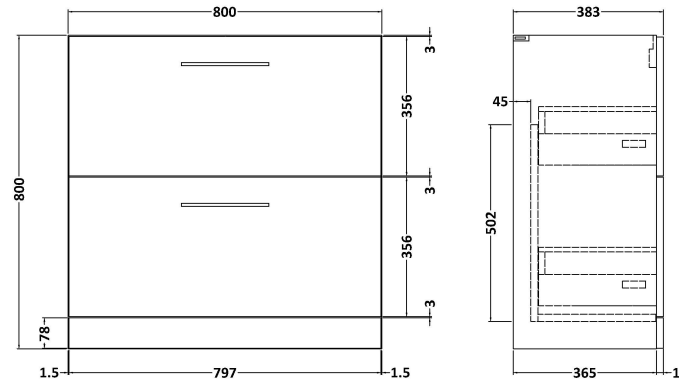

Sales Code: ARN835D

Description: 800 Fs 2-Drawer Vanity & Basin 3

Packaging Details

Barcode: 5056462667003

Sales Code: NVF835

Description: 800 Fs 2-Drawer Unit (365 Deep)

Product Dimensions

Height (mm):	800
Width (mm):	800
Depth (mm):	383
Nett Weight (kg):	31.5

Packaging Dimensions

Height (mm):	835
Width (mm):	832
Depth (mm):	391
Gross Weight (kg):	32

Packaging Data

Box Colour:	Brown Cardboard Box - Printed	
Box Qty:	0	
Label Size:	0 x 0	
Label Colour:	White Label	
Label Qty:	2	

Sales Code: NVM035

Description: 800 Thin Edged Basin 1Th

Product Dimensions

Height (mm):	170
Width (mm):	810
Depth (mm):	395
Nett Weight (kg):	14.5

Packaging Dimensions

Height (mm):	190
Width (mm):	830
Depth (mm):	415
Gross Weight (kg):	15

Packaging Data

Box Colour:	Brown Cardboard Box
Box Qty:	1
Label Size:	100 x 50
Label Colour:	White Label
Label Qty:	2

Outer Box Dimensions (If Applicable)

Height (mm):	
Width (mm):	
Depth (mm):	
Gross Weight (kg):	
Barcode:	5056211853435