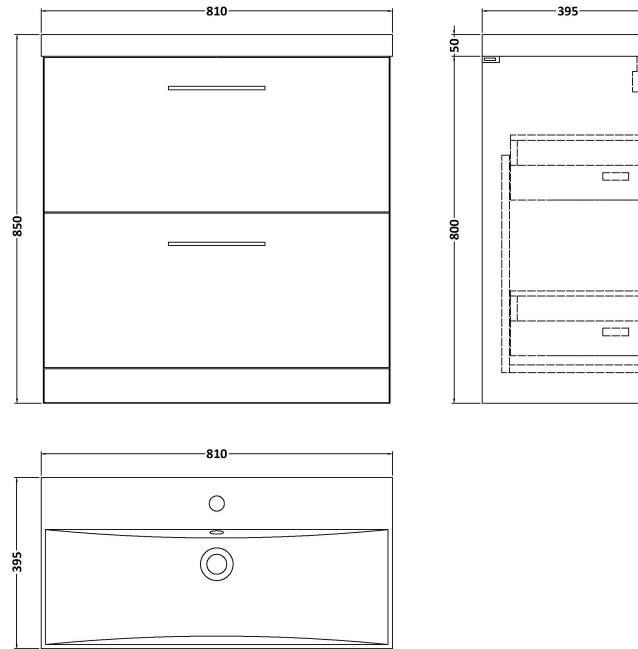

Sales Code: ARN2535D

Description: 800 Fs 2-Drawer Vanity & Basin 3

Packaging Details

Barcode: 5056462667034