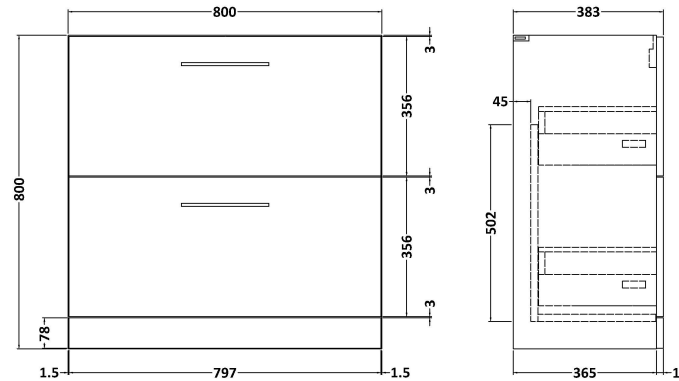

### Product Dimensions

Height (mm):	800
Width (mm):	800
Depth (mm):	383
Nett Weight (kg):	31.5

### Packaging Dimensions

Height (mm):	835
Width (mm):	832
Depth (mm):	391
Gross Weight (kg):	32

### Product Dimensions

Height (mm):	170
Width (mm):	810
Depth (mm):	395
Nett Weight (kg):	14.5

### Packaging Dimensions

Height (mm):	190
Width (mm):	830
Depth (mm):	415
Gross Weight (kg):	15