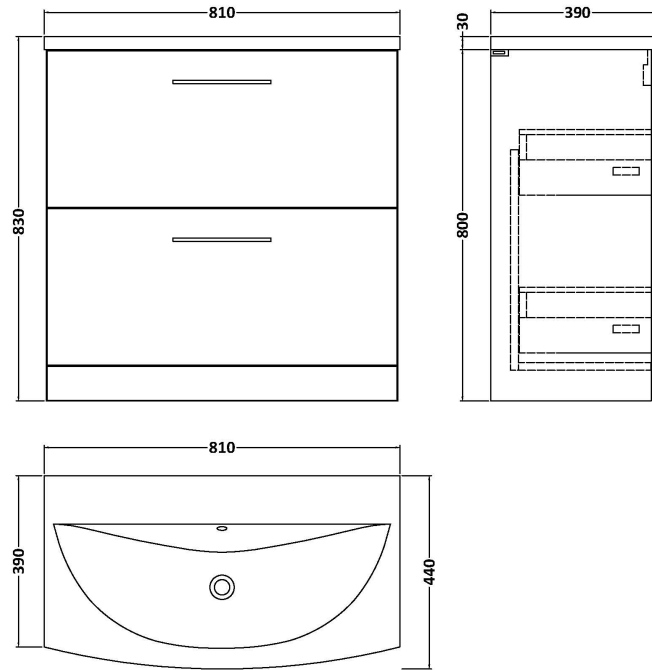

Sales Code: ARN535G

Description: 800 Fs 2-Drawer Vanity & Basin 4

Packaging Details

Barcode: 5056462680620

Sales Code: NVF535N

Description: 800 Fs 2-Drawer Unit (365 Deep)

Product Dimensions

Height (mm):	800
Width (mm):	800
Depth (mm):	383
Nett Weight (kg):	31.5

Packaging Dimensions

Height (mm):	835
Width (mm):	832
Depth (mm):	391
Gross Weight (kg):	32

Packaging Data

Box Colour:	Brown Cardboard Box
Box Qty:	1
Label Size:	100 x 50
Label Colour:	White Label
Label Qty:	2

Outer Box Dimensions (If Applicable)

Height (mm):	
Width (mm):	
Depth (mm):	
Gross Weight (kg):	
Barcode:	5056462660769

Product Details

Country of Origin:	United Kingdom
Fitting Instruction:	No
CE & UKCA:	N/A
FSC Certified Materials:	Yes
Colour:	Anthracite Woodgrain
Construction Method:	Cam & Wood Dowel
Construction Type:	Rigid
Cabinet Finish:	MFC Textured Woodgrain
Fascia Finish:	MFC Textured Woodgrain
Cabinet Thickness (mm):	18
Fascia Thickness (mm):	18
Drawer Included:	Yes
Drawer Type:	80mm High Metal S/C Inc Galler
No of Shelves:	0
Hinge Type:	Not Applicable
Hinge Included:	Not Applicable
Adjustable Legs:	No, Not Required
Fixings Included:	Yes
Handle Style:	Contemporary
Waste Shroud:	Yes
Handle Included:	Yes, Supplied
Handle Type:	D-Shape

Sales Code: NVM045

Description: 800 Curved Basin 1Th

Product Dimensions

Height (mm):	160
Width (mm):	810
Depth (mm):	440
Nett Weight (kg):	15

Packaging Dimensions

Height (mm):	190
Width (mm):	830
Depth (mm):	415
Gross Weight (kg):	15.5