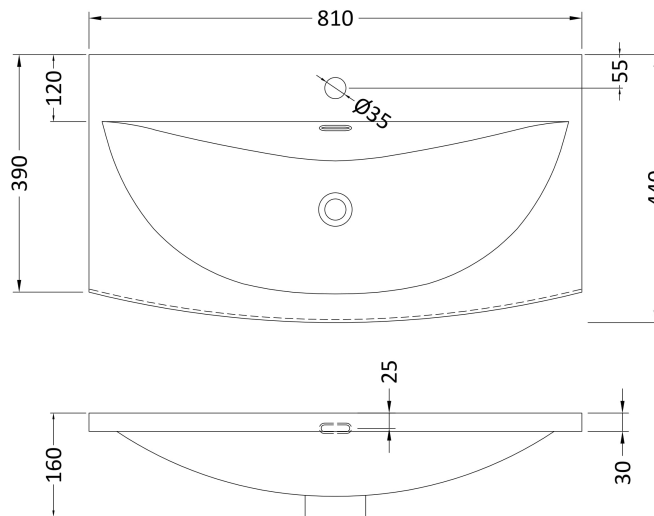

Packaging Dimensions

Height (mm):	835
Width (mm):	832
Depth (mm):	391
Gross Weight (kg):	32

Packaging Data

Box Colour:	Brown Cardboard Box
Box Qty:	1
Label Size:	100 x 50
Label Colour:	White Label
Label Qty:	2

Outer Box Dimensions (If Applicable)

Height (mm):	
Width (mm):	
Depth (mm):	
Gross Weight (kg):	
Barcode:	5056462660769

Product Details

Country of Origin:	United Kingdom
Fitting Instruction:	No
CE & UKCA:	N/A
FSC Certified Materials:	Yes
Colour:	Anthracite Woodgrain
Construction Method:	Cam & Wood Dowel
Construction Type:	Rigid
Cabinet Finish:	MFC Textured Woodgrain
Fascia Finish:	MFC Textured Woodgrain
Cabinet Thickness (mm):	18
Fascia Thickness (mm):	18
Drawer Included:	Yes
Drawer Type:	80mm High Metal S/C Inc Galler
No of Shelves:	0
Hinge Type:	Not Applicable
Hinge Included:	Not Applicable
Adjustable Legs:	No, Not Required
Fixings Included:	Yes
Handle Style:	Contemporary
Waste Shroud:	Yes
Handle Included:	Yes, Supplied
Handle Type:	D-Shape

Sales Code: NVM045

Description: 800 Curved Basin 1Th

Product Dimensions

Height (mm):	160
Width (mm):	810
Depth (mm):	440
Nett Weight (kg):	15

Packaging Dimensions

Height (mm):	190
Width (mm):	830
Depth (mm):	415
Gross Weight (kg):	15.5

Packaging Data

Box Colour:	Brown Cardboard Box
Box Qty:	1
Label Size:	100 x 50
Label Colour:	White Label
Label Qty:	2

Outer Box Dimensions (If Applicable)

Height (mm):	
Width (mm):	
Depth (mm):	
Gross Weight (kg):	
Barcode:	5056462620978