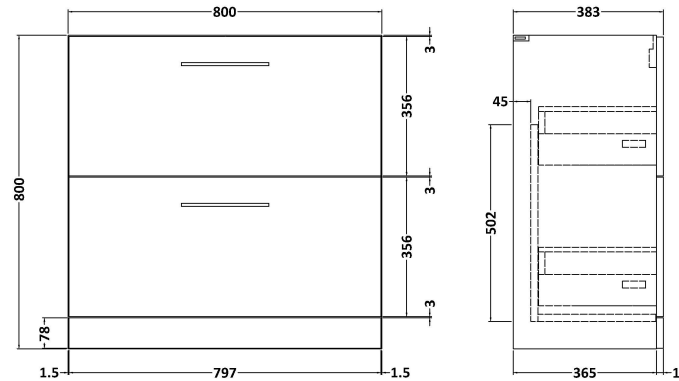

Sales Code: ARN535G

Description: 800 Fs 2-Drawer Vanity & Basin 4

Packaging Details

Barcode: 5056462680620

Sales Code: NVF535N

Description: 800 Fs 2-Drawer Unit (365 Deep)

Product Dimensions

Height (mm):	800
Width (mm):	800
Depth (mm):	383
Nett Weight (kg):	31.5

Packaging Dimensions

Height (mm):	835
Width (mm):	832
Depth (mm):	391
Gross Weight (kg):	32

Packaging Data

Box Colour:	Brown Cardboard Box
Box Qty:	1
Label Size:	100 x 50
Label Colour:	White Label
Label Qty:	2

Sales Code: NVM045

Description: 800 Curved Basin 1Th

Product Dimensions

Height (mm):	160
Width (mm):	810
Depth (mm):	440
Nett Weight (kg):	15

Packaging Dimensions

Height (mm):	190
Width (mm):	830
Depth (mm):	415
Gross Weight (kg):	15.5

Packaging Data

Box Colour:	Brown Cardboard Box
Box Qty:	1
Label Size:	100 x 50
Label Colour:	White Label
Label Qty:	2

Outer Box Dimensions (If Applicable)

Height (mm):	
Width (mm):	
Depth (mm):	
Gross Weight (kg):	
Barcode:	5056462620978