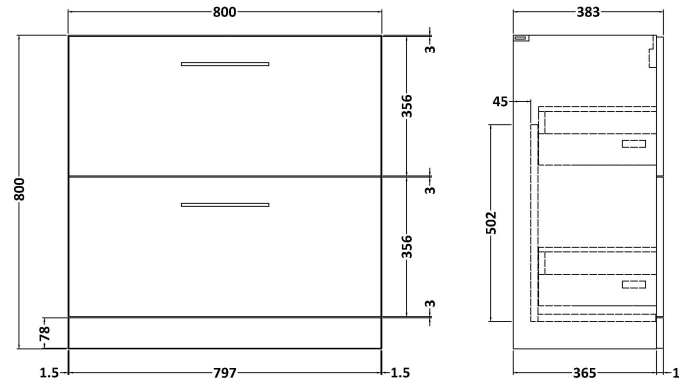

Sales Code: ARN635G

Description: 800 Fs 2-Drawer Vanity & Basin 4

Packaging Details

Barcode: 5056462680613

Sales Code: NVF635N

Description: 800 Fs 2-Drawer Unit (365 Deep)

Product Dimensions

Height (mm):	800
Width (mm):	800
Depth (mm):	383
Nett Weight (kg):	31.5

Packaging Dimensions

Height (mm):	835
Width (mm):	832
Depth (mm):	391
Gross Weight (kg):	32

Packaging Data

Box Colour:	Brown Cardboard Box
Box Qty:	1
Label Size:	100 x 50
Label Colour:	White Label
Label Qty:	2

Sales Code: NVM045

Description: 800 Curved Basin 1Th

Product Dimensions

Height (mm):	160
Width (mm):	810
Depth (mm):	440
Nett Weight (kg):	15

Packaging Dimensions

Height (mm):	190
Width (mm):	830
Depth (mm):	415
Gross Weight (kg):	15.5

Packaging Data

Box Colour:	Brown Cardboard Box
Box Qty:	1
Label Size:	100 x 50
Label Colour:	White Label
Label Qty:	2

Outer Box Dimensions (If Applicable)

Height (mm):	
Width (mm):	
Depth (mm):	
Gross Weight (kg):	
Barcode:	5056462620978