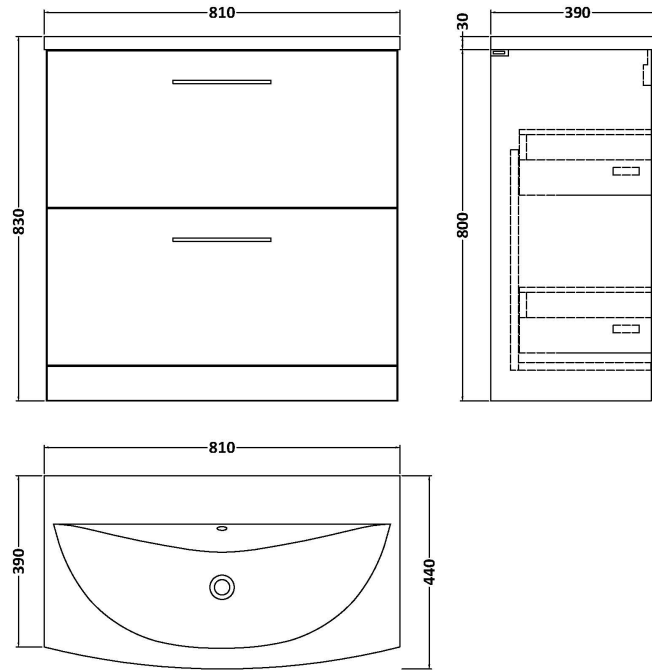

Sales Code: ARN635G

Description: 800 Fs 2-Drawer Vanity & Basin 4

Packaging Details

Barcode: 5056462680613

Sales Code: NVF635N

Description: 800 Fs 2-Drawer Unit (365 Deep)

Product Dimensions

Height (mm):	800
Width (mm):	800
Depth (mm):	383
Nett Weight (kg):	31.5

Packaging Dimensions

Height (mm):	835
Width (mm):	832
Depth (mm):	391
Gross Weight (kg):	32

Packaging Data

Box Colour:	Brown Cardboard Box
Box Qty:	1
Label Size:	100 x 50
Label Colour:	White Label
Label Qty:	2

Outer Box Dimensions (If Applicable)

Height (mm):	
Width (mm):	
Depth (mm):	
Gross Weight (kg):	
Barcode:	5056462660752

Product Details

Country of Origin:	United Kingdom
Fitting Instruction:	No
CE & UKCA:	N/A
FSC Certified Materials:	Yes
Colour:	Black Woodgrain
Construction Method:	Cam & Wood Dowel
Construction Type:	Rigid
Cabinet Finish:	MFC Textured Woodgrain
Fascia Finish:	MFC Textured Woodgrain
Cabinet Thickness (mm):	18
Fascia Thickness (mm):	18
Drawer Included:	Yes
Drawer Type:	80mm High Metal S/C Inc Galler
No of Shelves:	0
Hinge Type:	Not Applicable
Hinge Included:	Not Applicable
Adjustable Legs:	No, Not Required
Fixings Included:	Yes
Handle Style:	Contemporary
Waste Shroud:	Yes
Handle Included:	Yes, Supplied
Handle Type:	D-Shape

Sales Code: NVM045

Description: 800 Curved Basin 1Th

Product Dimensions

Height (mm):	160
Width (mm):	810
Depth (mm):	440
Nett Weight (kg):	15

Packaging Dimensions

Height (mm):	190
Width (mm):	830
Depth (mm):	415
Gross Weight (kg):	15.5