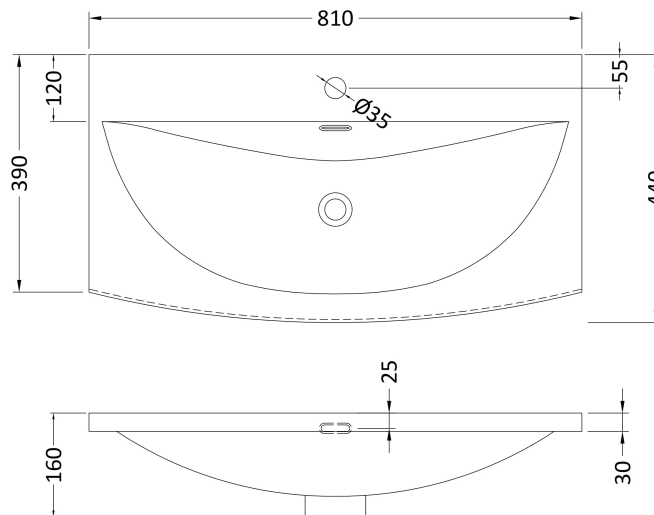

Packaging Dimensions

Height (mm):	835
Width (mm):	832
Depth (mm):	391
Gross Weight (kg):	32

Packaging Data

Box Colour:	Brown Cardboard Box
Box Qty:	1
Label Size:	100 x 50
Label Colour:	White Label
Label Qty:	2

Outer Box Dimensions (If Applicable)

Height (mm):	
Width (mm):	
Depth (mm):	
Gross Weight (kg):	
Barcode:	5056462660752

Product Details

Country of Origin:	United Kingdom
Fitting Instruction:	No
CE & UKCA:	N/A
FSC Certified Materials:	Yes
Colour:	Black Woodgrain
Construction Method:	Cam & Wood Dowel
Construction Type:	Rigid
Cabinet Finish:	MFC Textured Woodgrain
Fascia Finish:	MFC Textured Woodgrain
Cabinet Thickness (mm):	18
Fascia Thickness (mm):	18
Drawer Included:	Yes
Drawer Type:	80mm High Metal S/C Inc Galler
No of Shelves:	0
Hinge Type:	Not Applicable
Hinge Included:	Not Applicable
Adjustable Legs:	No, Not Required
Fixings Included:	Yes
Handle Style:	Contemporary
Waste Shroud:	Yes
Handle Included:	Yes, Supplied
Handle Type:	D-Shape

Sales Code: NVM045

Description: 800 Curved Basin 1Th

Product Dimensions

Height (mm):	160
Width (mm):	810
Depth (mm):	440
Nett Weight (kg):	15

Packaging Dimensions

Height (mm):	190
Width (mm):	830
Depth (mm):	415
Gross Weight (kg):	15.5

Packaging Data

Box Colour:	Brown Cardboard Box
Box Qty:	1
Label Size:	100 x 50
Label Colour:	White Label
Label Qty:	2

Outer Box Dimensions (If Applicable)

Height (mm):	
Width (mm):	
Depth (mm):	
Gross Weight (kg):	
Barcode:	5056462620978