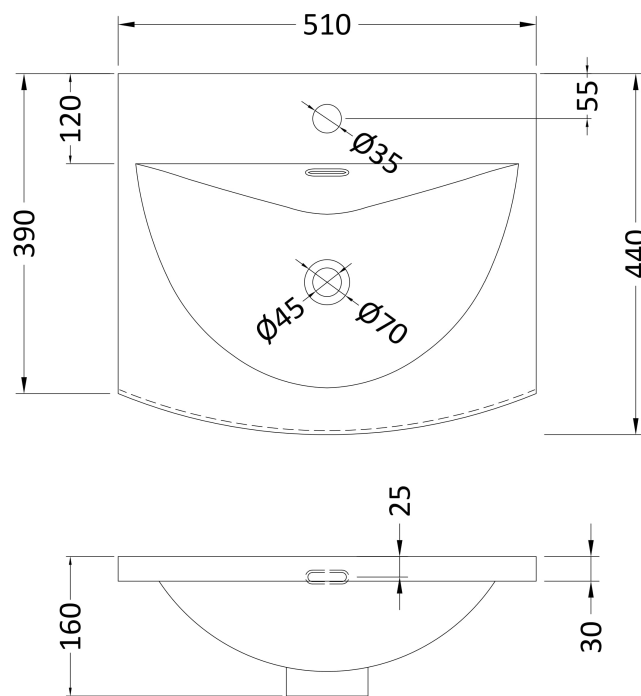

Sales Code: ARN821G

Description: 500 Wh 2-Door Vanity & Basin 4

Packaging Details

Barcode: 5056462680668

Sales Code: NVF821

Description: 500 Wh 2-Door Unit (365 Deep)

Product Dimensions

Height (mm):	540
Width (mm):	500
Depth (mm):	383
Nett Weight (kg):	12.6

Packaging Dimensions

Height (mm):	560
Width (mm):	520
Depth (mm):	405
Gross Weight (kg):	13.1

Packaging Data

Box Colour:	Brown Cardboard Box - Printed
Box Qty:	0
Label Size:	0 x 0
Label Colour:	White Label
Label Qty:	2

Sales Code: NVM042

Description: 500 Curved Basin 1Th

Product Dimensions

Height (mm):	160
Width (mm):	510
Depth (mm):	440
Nett Weight (kg):	9

Packaging Dimensions

Height (mm):	190
Width (mm):	530
Depth (mm):	415
Gross Weight (kg):	9.5

Packaging Data

Box Colour:	Brown Cardboard Box - Printed
Box Qty:	1
Label Size:	100 x 50
Label Colour:	White Label
Label Qty:	2

Outer Box Dimensions (If Applicable)

Height (mm):	
Width (mm):	
Depth (mm):	
Gross Weight (kg):	
Barcode:	5056462620985