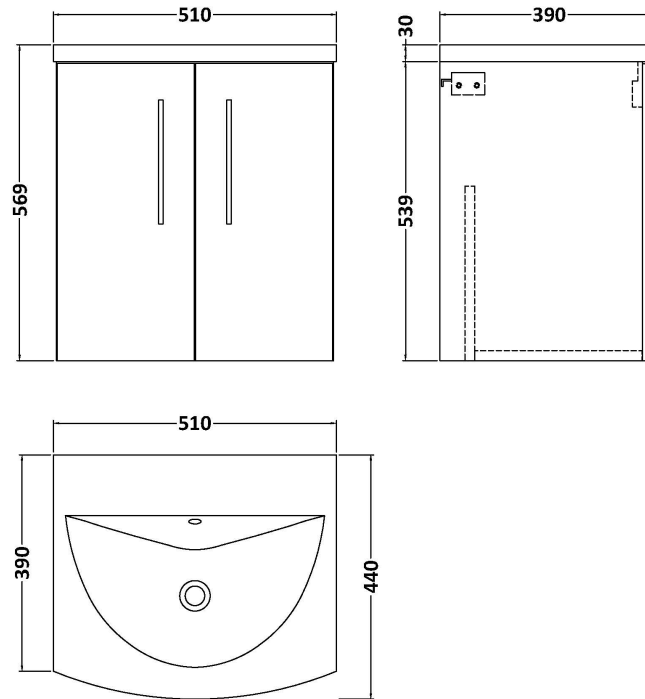

Sales Code: ARN821G

Description: 500 Wh 2-Door Vanity & Basin 4

Packaging Details

Barcode: 5056462680668

Sales Code: NVF821

Description: 500 Wh 2-Door Unit (365 Deep)

Product Dimensions

Height (mm):	540
Width (mm):	500
Depth (mm):	383
Nett Weight (kg):	12.6

Packaging Dimensions

Height (mm):	560
Width (mm):	520
Depth (mm):	405
Gross Weight (kg):	13.1

Packaging Data

Box Colour:	Brown Cardboard Box - Printed
Box Qty:	0
Label Size:	0 x 0
Label Colour:	White Label
Label Qty:	2

Sales Code: NVM042

Description: 500 Curved Basin 1Th

Product Dimensions

Height (mm):	160
Width (mm):	510
Depth (mm):	440
Nett Weight (kg):	9

Packaging Dimensions

Height (mm):	190
Width (mm):	530
Depth (mm):	415
Gross Weight (kg):	9.5

Packaging Data

Box Colour:	Brown Cardboard Box - Printed
Box Qty:	1
Label Size:	100 x 50
Label Colour:	White Label
Label Qty:	2

Outer Box Dimensions (If Applicable)

Height (mm):	
Width (mm):	
Depth (mm):	
Gross Weight (kg):	
Barcode:	5056462620985