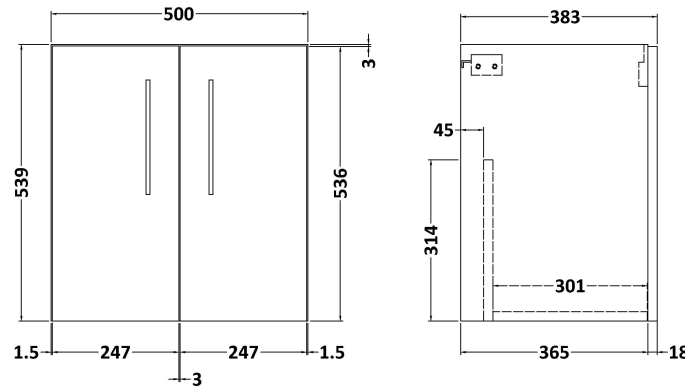

Sales Code: ARN821G

Description: 500 Wh 2-Door Vanity & Basin 4

Packaging Details

Barcode: 5056462680668

Sales Code: NVF821

Description: 500 Wh 2-Door Unit (365 Deep)

Product Dimensions

Height (mm):	540
Width (mm):	500
Depth (mm):	383
Nett Weight (kg):	12.6

Packaging Dimensions

Height (mm):	560
Width (mm):	520
Depth (mm):	405
Gross Weight (kg):	13.1

Packaging Data

Box Colour:	Brown Cardboard Box - Printed
Box Qty:	0
Label Size:	0 x 0
Label Colour:	White Label
Label Qty:	2

Sales Code: NVM042

Description: 500 Curved Basin 1Th

Product Dimensions

Height (mm):	160
Width (mm):	510
Depth (mm):	440
Nett Weight (kg):	9

Packaging Dimensions

Height (mm):	190
Width (mm):	530
Depth (mm):	415
Gross Weight (kg):	9.5

Packaging Data

Box Colour:	Brown Cardboard Box - Printed
Box Qty:	1
Label Size:	100 x 50
Label Colour:	White Label
Label Qty:	2

Outer Box Dimensions (If Applicable)

Height (mm):	
Width (mm):	
Depth (mm):	
Gross Weight (kg):	
Barcode:	5056462620985