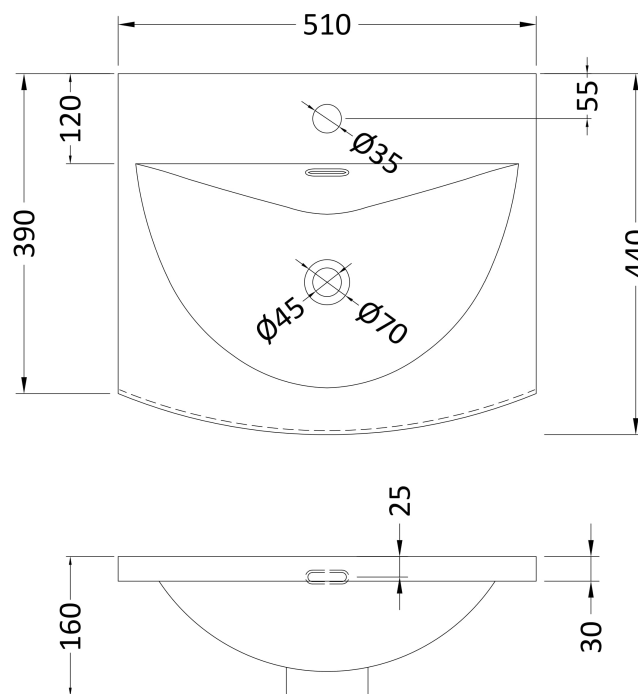

Sales Code: ARN2521G

Description: 500 Wh 2-Door Vanity & Basin 4

Packaging Details

Barcode: 5056462680675

Sales Code: NVF2521

Description: 500 Wh 2-Door Unit (365 Deep)

Product Dimensions

Height (mm):	539
Width (mm):	500
Depth (mm):	383
Nett Weight (kg):	12.6

Packaging Dimensions

Height (mm):	560
Width (mm):	520
Depth (mm):	405
Gross Weight (kg):	13.1

Packaging Data

Box Colour:	Brown Cardboard Box
Box Qty:	1
Label Size:	100 x 50
Label Colour:	White Label
Label Qty:	2

Sales Code: NVM042

Description: 500 Curved Basin 1Th

Product Dimensions

Height (mm):	160
Width (mm):	510
Depth (mm):	440
Nett Weight (kg):	9

Packaging Dimensions

Height (mm):	190
Width (mm):	530
Depth (mm):	415
Gross Weight (kg):	9.5

Packaging Data

Box Colour:	Brown Cardboard Box - Printed
Box Qty:	1
Label Size:	100 x 50
Label Colour:	White Label
Label Qty:	2

Outer Box Dimensions (If Applicable)

Height (mm):	
Width (mm):	
Depth (mm):	
Gross Weight (kg):	
Barcode:	5056462620985