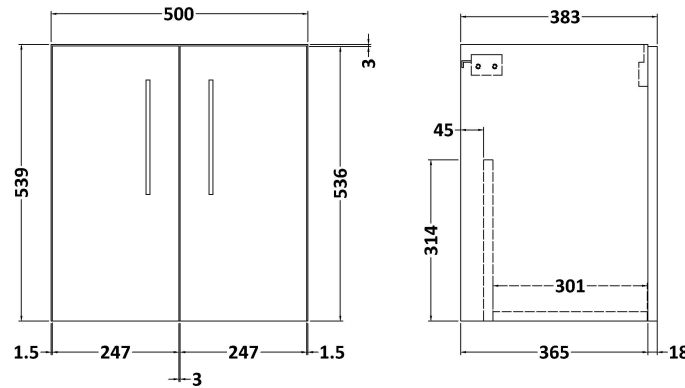

Sales Code: ARN2521G

Description: 500 Wh 2-Door Vanity & Basin 4

Packaging Details

Barcode: 5056462680675

Sales Code: NVF2521

Description: 500 Wh 2-Door Unit (365 Deep)

Product Dimensions

Height (mm):	539
Width (mm):	500
Depth (mm):	383
Nett Weight (kg):	12.6

Packaging Dimensions

Height (mm):	560
Width (mm):	520
Depth (mm):	405
Gross Weight (kg):	13.1

Packaging Data

Box Colour:	Brown Cardboard Box
Box Qty:	1
Label Size:	100 x 50
Label Colour:	White Label
Label Qty:	2

Sales Code: NVM042

Description: 500 Curved Basin 1Th

Product Dimensions

Height (mm):	160
Width (mm):	510
Depth (mm):	440
Nett Weight (kg):	9

Packaging Dimensions

Height (mm):	190
Width (mm):	530
Depth (mm):	415
Gross Weight (kg):	9.5

Packaging Data

Box Colour:	Brown Cardboard Box - Printed
Box Qty:	1
Label Size:	100 x 50
Label Colour:	White Label
Label Qty:	2

Outer Box Dimensions (If Applicable)

Height (mm):	
Width (mm):	
Depth (mm):	
Gross Weight (kg):	
Barcode:	5056462620985