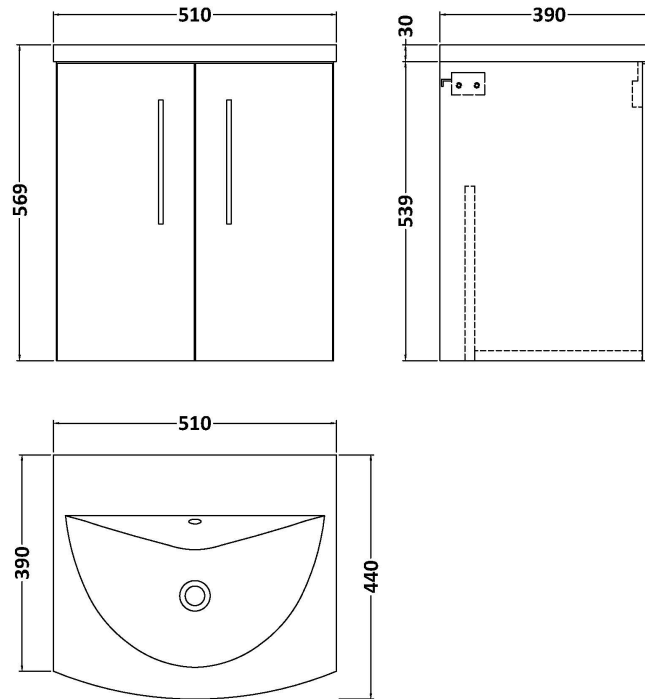

Sales Code: ARN2521G

Description: 500 Wh 2-Door Vanity & Basin 4

Packaging Details

Barcode: 5056462680675

Sales Code: NVF2521

Description: 500 Wh 2-Door Unit (365 Deep)

Product Dimensions

Height (mm):	539
Width (mm):	500
Depth (mm):	383
Nett Weight (kg):	12.6

Packaging Dimensions

Height (mm):	560
Width (mm):	520
Depth (mm):	405
Gross Weight (kg):	13.1

Packaging Data

Box Colour:	Brown Cardboard Box
Box Qty:	1
Label Size:	100 x 50
Label Colour:	White Label
Label Qty:	2

Outer Box Dimensions (If Applicable)

Height (mm):	
Width (mm):	
Depth (mm):	
Gross Weight (kg):	
Barcode:	5056462660004

Product Details

Country of Origin:	United Kingdom
Fitting Instruction:	No
CE & UKCA:	N/A
FSC Certified Materials:	Yes
Colour:	Grey Vicenza Oak
Construction Method:	Cam & Wood Dowel
Construction Type:	Rigid
Cabinet Finish:	MFC Textured Woodgrain
Fascia Finish:	MFC Textured Woodgrain
Cabinet Thickness (mm):	18
Fascia Thickness (mm):	18
Drawer Included:	No
Drawer Type:	Not Applicable
No of Shelves:	0
Hinge Type:	95 Degree Clip-On Soft Close
Hinge Included:	Yes, Supplied
Adjustable Legs:	No, Not Required
Fixings Included:	Yes
Handle Style:	Contemporary
Waste Shroud:	No
Handle Included:	Yes, Supplied
Handle Type:	D-Shape

Sales Code: NVM042

Description: 500 Curved Basin 1Th

Product Dimensions

Height (mm):	160
Width (mm):	510
Depth (mm):	440
Nett Weight (kg):	9

Packaging Dimensions

Height (mm):	190
Width (mm):	530
Depth (mm):	415
Gross Weight (kg):	9.5