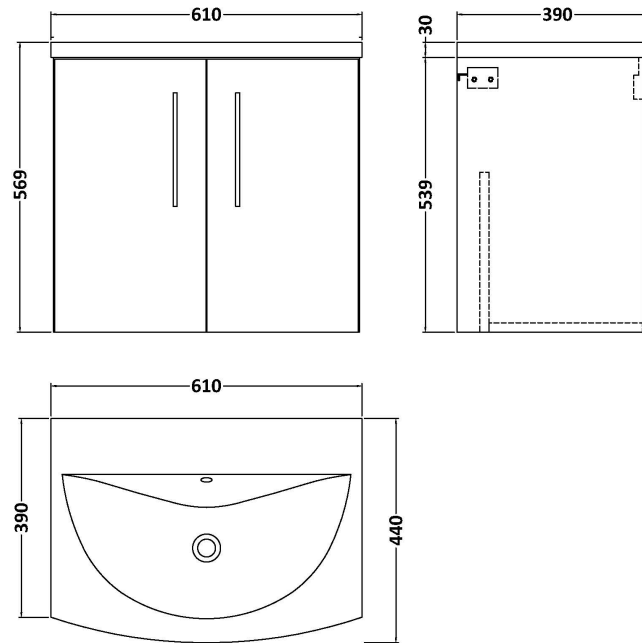

Sales Code: ARN523G

Description: 600 Wh 2-Door Vanity & Basin 4

Packaging Details

Barcode: 5056462680835

Sales Code: NVF523N

Description: 600 Wh 2-Door Unit (365 Deep)

Product Dimensions

Height (mm):	539
Width (mm):	600
Depth (mm):	383
Nett Weight (kg):	14.2

Packaging Dimensions

Height (mm):	560
Width (mm):	620
Depth (mm):	405
Gross Weight (kg):	14.7

Packaging Data

Box Colour:	Brown Cardboard Box
Box Qty:	1
Label Size:	100 x 50
Label Colour:	White Label
Label Qty:	2

Sales Code: NVM043

Description: 600 Curved Basin 1Th

Product Dimensions

Height (mm):	160
Width (mm):	610
Depth (mm):	440
Nett Weight (kg):	11

Packaging Dimensions

Height (mm):	190
Width (mm):	630
Depth (mm):	415
Gross Weight (kg):	11.5

Packaging Data

Box Colour:	Brown Cardboard Box - Printed
Box Qty:	1
Label Size:	100 x 50
Label Colour:	White Label
Label Qty:	2

Outer Box Dimensions (If Applicable)

Height (mm):	
Width (mm):	
Depth (mm):	
Gross Weight (kg):	
Barcode:	5056462620961