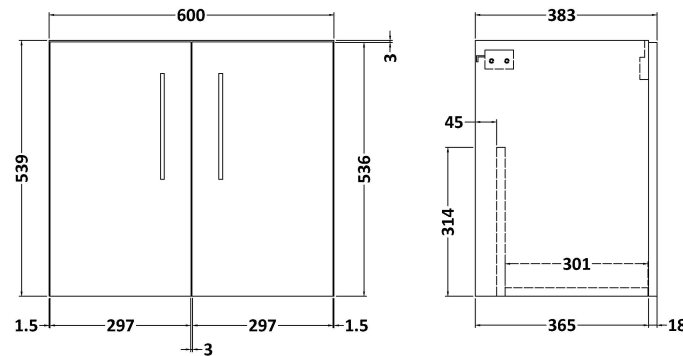

Sales Code: ARN523G

Description: 600 Wh 2-Door Vanity & Basin 4

Packaging Details

Barcode: 5056462680835

Sales Code: NVF523N

Description: 600 Wh 2-Door Unit (365 Deep)

Product Dimensions

Height (mm):	539
Width (mm):	600
Depth (mm):	383
Nett Weight (kg):	14.2

Packaging Dimensions

Height (mm):	560
Width (mm):	620
Depth (mm):	405
Gross Weight (kg):	14.7

Packaging Data

Box Colour:	Brown Cardboard Box
Box Qty:	1
Label Size:	100 x 50
Label Colour:	White Label
Label Qty:	2

Outer Box Dimensions (If Applicable)

Height (mm):	
Width (mm):	
Depth (mm):	
Gross Weight (kg):	
Barcode:	5056462660271

Product Details

Country of Origin:	United Kingdom
Fitting Instruction:	No
CE & UKCA:	N/A
FSC Certified Materials:	Yes
Colour:	Anthracite Woodgrain
Construction Method:	Cam & Wood Dowel
Construction Type:	Rigid
Cabinet Finish:	MFC Textured Woodgrain
Fascia Finish:	MFC Textured Woodgrain
Cabinet Thickness (mm):	18
Fascia Thickness (mm):	18
Drawer Included:	No
Drawer Type:	Not Applicable
No of Shelves:	0
Hinge Type:	95 Degree Clip-On Soft Close
Hinge Included:	Yes, Supplied
Adjustable Legs:	No, Not Required
Fixings Included:	Yes
Handle Style:	Contemporary
Waste Shroud:	No
Handle Included:	Yes, Supplied
Handle Type:	D-Shape

Sales Code: NVM043

Description: 600 Curved Basin 1Th

Product Dimensions

Height (mm):	160
Width (mm):	610
Depth (mm):	440
Nett Weight (kg):	11

Packaging Dimensions

Height (mm):	190
Width (mm):	630
Depth (mm):	415
Gross Weight (kg):	11.5