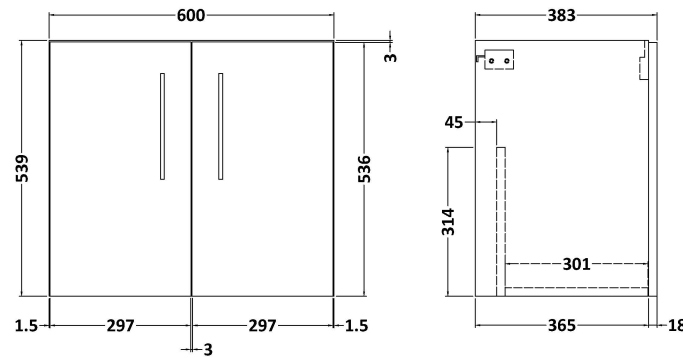

### Product Dimensions

Height (mm):	540
Width (mm):	600
Depth (mm):	383
Nett Weight (kg):	14.2

### Packaging Dimensions

Height (mm):	560
Width (mm):	620
Depth (mm):	405
Gross Weight (kg):	14.7

### Product Dimensions

Height (mm):	160
Width (mm):	610
Depth (mm):	440
Nett Weight (kg):	11

### Packaging Dimensions

Height (mm):	190
Width (mm):	630
Depth (mm):	415
Gross Weight (kg):	11.5