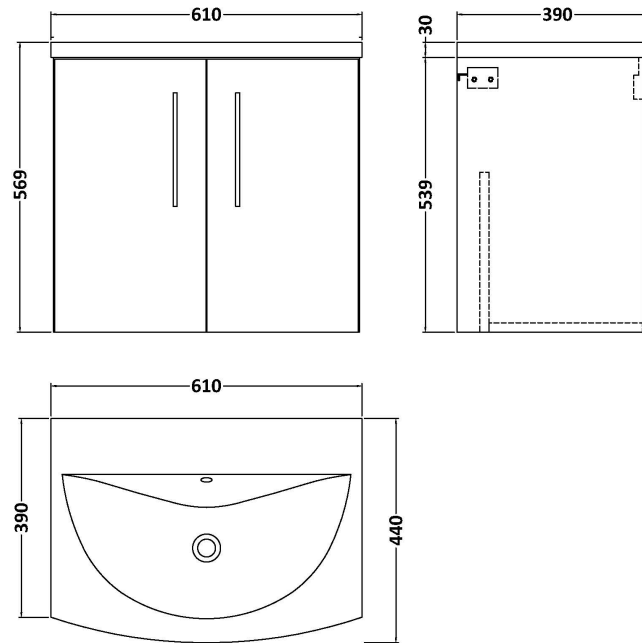

Sales Code: ARN823G

Description: 600 Wh 2-Door Vanity & Basin 4

Packaging Details

Barcode: 5056462680804