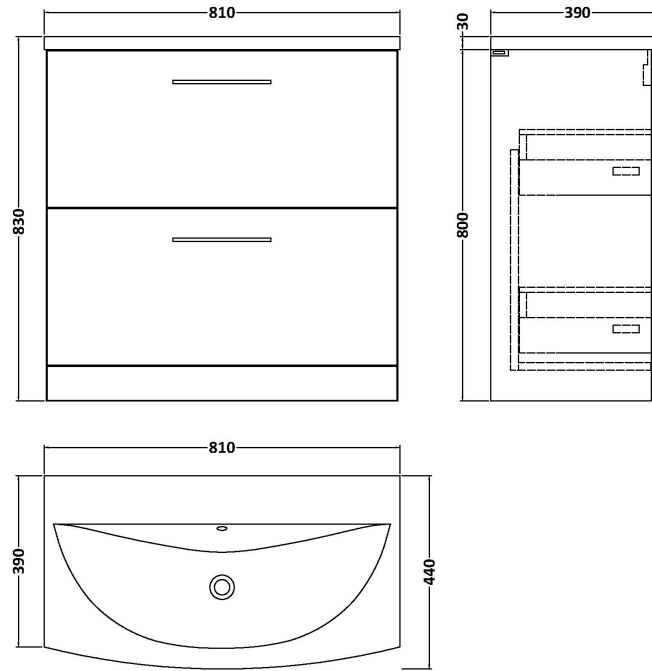

Sales Code: ARN135G

Description: 800 Fs 2-Drawer Vanity & Basin 4

Packaging Details

Barcode: 5056462680576

Sales Code: NVF135

Description: 800 Fs 2-Drawer Unit (365 Deep)

Product Dimensions

Height (mm):	800
Width (mm):	800
Depth (mm):	383
Nett Weight (kg):	31.5

Packaging Dimensions

Height (mm):	835
Width (mm):	832
Depth (mm):	391
Gross Weight (kg):	32

Packaging Data

Box Colour:	Brown Cardboard Box - Printed
Box Qty:	0
Label Size:	0 x 0
Label Colour:	Not Applicable
Label Qty:	0

Outer Box Dimensions (If Applicable)

Height (mm):	
Width (mm):	
Depth (mm):	
Gross Weight (kg):	
Barcode:	5056462660714

Product Details

Country of Origin:	China
Fitting Instruction:	No
CE & UKCA:	N/A
FSC Certified Materials:	Yes
Colour:	Gloss White
Construction Method:	Cam & Wood Dowel
Construction Type:	Rigid
Cabinet Finish:	MFC Painted Gloss
Fascia Finish:	Mdf Painted Gloss
Cabinet Thickness (mm):	16
Fascia Thickness (mm):	18
Drawer Included:	Yes
Drawer Type:	80mm High Metal S/C Inc Galler
No of Shelves:	0
Hinge Type:	Not Applicable
Hinge Included:	Not Applicable
Adjustable Legs:	No, Not Required
Fixings Included:	Yes
Handle Style:	Contemporary
Waste Shroud:	Yes
Handle Included:	Yes, Supplied
Handle Type:	D-Shape

Sales Code: NVM045

Description: 800 Curved Basin 1Th

Product Dimensions

Height (mm):	160
Width (mm):	810
Depth (mm):	440
Nett Weight (kg):	15

Packaging Dimensions

Height (mm):	190
Width (mm):	830
Depth (mm):	415
Gross Weight (kg):	15.5