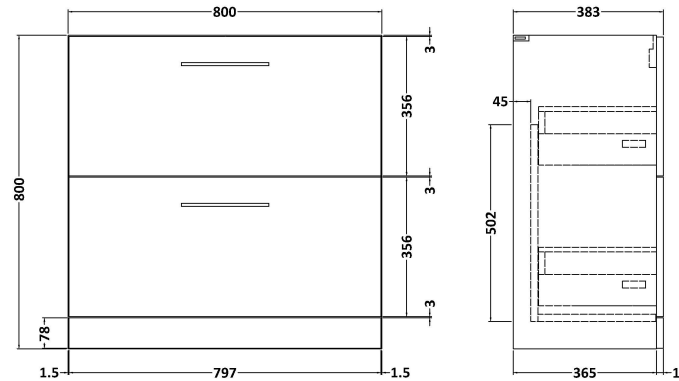

Sales Code: ARN135G

Description: 800 Fs 2-Drawer Vanity & Basin 4

Packaging Details

Barcode: 5056462680576

Sales Code: NVF135

Description: 800 Fs 2-Drawer Unit (365 Deep)

Product Dimensions

Height (mm):	800
Width (mm):	800
Depth (mm):	383
Nett Weight (kg):	31.5

Packaging Dimensions

Height (mm):	835
Width (mm):	832
Depth (mm):	391
Gross Weight (kg):	32

Packaging Data

Box Colour:	Brown Cardboard Box - Printed
Box Qty:	0
Label Size:	0 x 0
Label Colour:	Not Applicable
Label Qty:	0

Outer Box Dimensions (If Applicable)

Height (mm):	
Width (mm):	
Depth (mm):	
Gross Weight (kg):	
Barcode:	5056462660714

Product Details

Country of Origin:	China
Fitting Instruction:	No
CE & UKCA:	N/A
FSC Certified Materials:	Yes
Colour:	Gloss White
Construction Method:	Cam & Wood Dowel
Construction Type:	Rigid
Cabinet Finish:	MFC Painted Gloss
Fascia Finish:	Mdf Painted Gloss
Cabinet Thickness (mm):	16
Fascia Thickness (mm):	18
Drawer Included:	Yes
Drawer Type:	80mm High Metal S/C Inc Galler
No of Shelves:	0
Hinge Type:	Not Applicable
Hinge Included:	Not Applicable
Adjustable Legs:	No, Not Required
Fixings Included:	Yes
Handle Style:	Contemporary
Waste Shroud:	Yes
Handle Included:	Yes, Supplied
Handle Type:	D-Shape

Sales Code: NVM045

Description: 800 Curved Basin 1Th

Product Dimensions

Height (mm):	160
Width (mm):	810
Depth (mm):	440
Nett Weight (kg):	15

Packaging Dimensions

Height (mm):	190
Width (mm):	830
Depth (mm):	415
Gross Weight (kg):	15.5