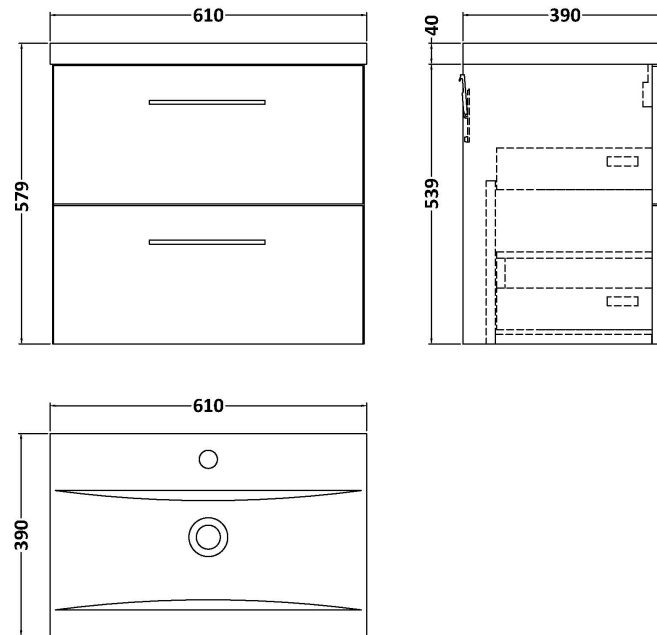

Sales Code: ARN124A

Description: 600 Wh 2-Drawer Vanity & Basin 1

Packaging Details

Barcode: 5056462668185

Sales Code: NVF124

Description: 600 Wh 2-Drawer Unit (365 Deep)

Product Dimensions

Height (mm):	539
Width (mm):	600
Depth (mm):	383
Nett Weight (kg):	21.5

Packaging Dimensions

Height (mm):	560
Width (mm):	620
Depth (mm):	405
Gross Weight (kg):	22

Packaging Data

Box Colour:	Brown Cardboard Box - Printed
Box Qty:	0
Label Size:	0 x 0
Label Colour:	Not Applicable
Label Qty:	0

Outer Box Dimensions (If Applicable)

Height (mm):	
Width (mm):	
Depth (mm):	
Gross Weight (kg):	
Barcode:	5056462614410

Product Details

Country of Origin:	China
Fitting Instruction:	No
CE & UKCA:	N/A
FSC Certified Materials:	Yes
Colour:	Gloss White
Construction Method:	Cam & Wood Dowel
Construction Type:	Rigid
Cabinet Finish:	MFC Painted Gloss
Fascia Finish:	Mdf Painted Gloss
Cabinet Thickness (mm):	16
Fascia Thickness (mm):	18
Drawer Included:	Yes
Drawer Type:	80mm High Metal S/C Inc Galler
No of Shelves:	0
Hinge Type:	Not Applicable
Hinge Included:	Not Applicable
Adjustable Legs:	No, Not Required
Fixings Included:	Yes
Handle Style:	Contemporary
Waste Shroud:	Yes
Handle Included:	Yes, Supplied
Handle Type:	D-Shape

Sales Code: NVM013

Description: 600 Mid-Edged Basin 1 Th

Product Dimensions

Height (mm):	180
Width (mm):	610
Depth (mm):	390
Nett Weight (kg):	11

Packaging Dimensions

Height (mm):	200
Width (mm):	410
Depth (mm):	630
Gross Weight (kg):	11