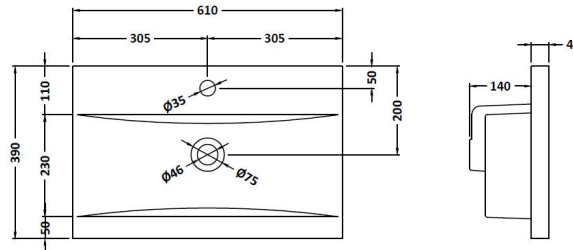

Packaging Dimensions

Height (mm):	560
Width (mm):	620
Depth (mm):	405
Gross Weight (kg):	22

Packaging Data

Box Colour:	Brown Cardboard Box - Printed
Box Qty:	0
Label Size:	0 x 0
Label Colour:	White Label
Label Qty:	2

Outer Box Dimensions (If Applicable)

Height (mm):	
Width (mm):	
Depth (mm):	
Gross Weight (kg):	
Barcode:	5056462658063

Product Details

Country of Origin:	China
Fitting Instruction:	No
CE & UKCA:	N/A
FSC Certified Materials:	Yes
Colour:	Satin Green
Construction Method:	Cam & Wood Dowel
Construction Type:	Rigid
Cabinet Finish:	MFC Painted Matt
Fascia Finish:	Mdf Painted Matt
Cabinet Thickness (mm):	16
Fascia Thickness (mm):	18
Drawer Included:	Yes
Drawer Type:	80mm High Metal S/C Inc Galler
No of Shelves:	0
Hinge Type:	Not Applicable
Hinge Included:	Not Applicable
Adjustable Legs:	No, Not Required
Fixings Included:	Yes
Handle Style:	Contemporary
Waste Shroud:	Yes
Handle Included:	Yes, Supplied
Handle Type:	D-Shape

Sales Code: NVM013

Description: 600 Mid-Edged Basin 1 Th

Product Dimensions

Height (mm):	180
Width (mm):	610
Depth (mm):	390
Nett Weight (kg):	11

Packaging Dimensions

Height (mm):	200
Width (mm):	410
Depth (mm):	630
Gross Weight (kg):	11

Packaging Data

Box Colour:	Brown Cardboard Box - Printed
Box Qty:	1
Label Size:	100 x 50
Label Colour:	White Label
Label Qty:	2

Outer Box Dimensions (If Applicable)

Height (mm):	
Width (mm):	
Depth (mm):	
Gross Weight (kg):	
Barcode:	5055369043415