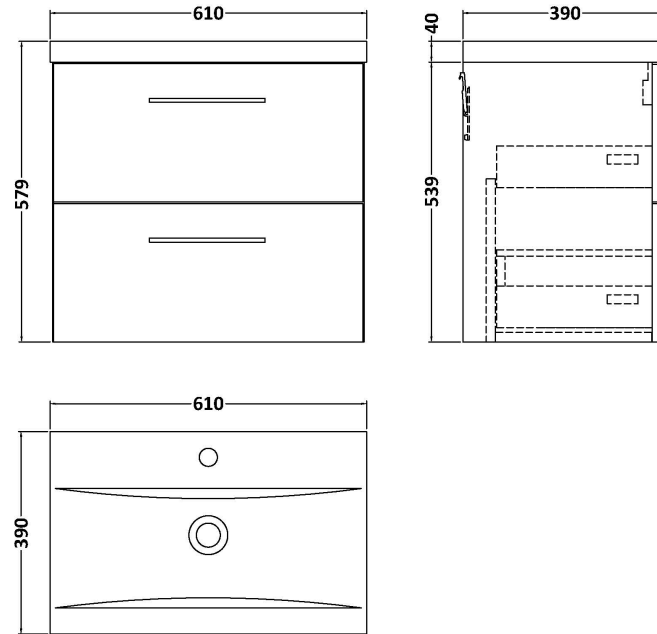

Sales Code: ARN824A

Description: 600 Wh 2-Drawer Vanity & Basin 1

Packaging Details

Barcode: 5056462668307

Sales Code: NVF824

Description: 600 Wh 2-Drawer Unit (365 Deep)

Product Dimensions

Height (mm):	540
Width (mm):	600
Depth (mm):	383
Nett Weight (kg):	21.5

Packaging Dimensions

Height (mm):	560
Width (mm):	620
Depth (mm):	405
Gross Weight (kg):	22

Packaging Data

Box Colour:	Brown Cardboard Box - Printed
Box Qty:	0
Label Size:	0 x 0
Label Colour:	White Label
Label Qty:	2

Sales Code: NVM013

Description: 600 Mid-Edged Basin 1 Th

Product Dimensions

Height (mm):	180
Width (mm):	610
Depth (mm):	390
Nett Weight (kg):	11

Packaging Dimensions

Height (mm):	200
Width (mm):	410
Depth (mm):	630
Gross Weight (kg):	11

Packaging Data

Box Colour:	Brown Cardboard Box - Printed
Box Qty:	1
Label Size:	100 x 50
Label Colour:	White Label
Label Qty:	2

Outer Box Dimensions (If Applicable)

Height (mm):	
Width (mm):	
Depth (mm):	
Gross Weight (kg):	
Barcode:	5055369043415