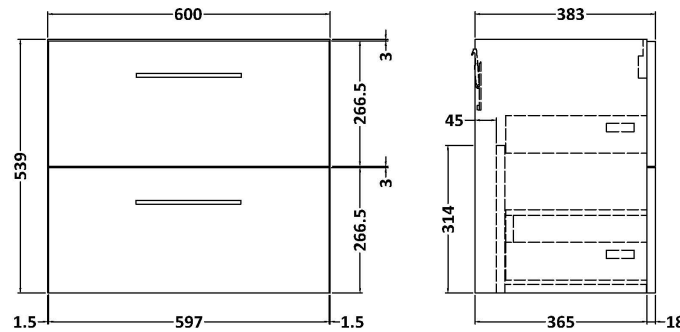

Sales Code: ARN824A

Description: 600 Wh 2-Drawer Vanity & Basin 1

Packaging Details

Barcode: 5056462668307

Sales Code: NVF824

Description: 600 Wh 2-Drawer Unit (365 Deep)

Product Dimensions

Height (mm):	540
Width (mm):	600
Depth (mm):	383
Nett Weight (kg):	21.5

Packaging Dimensions

Height (mm):	560
Width (mm):	620
Depth (mm):	405
Gross Weight (kg):	22

Packaging Data

Box Colour:	Brown Cardboard Box - Printed
Box Qty:	0
Label Size:	0 x 0
Label Colour:	White Label
Label Qty:	2

Sales Code: NVM013

Description: 600 Mid-Edged Basin 1 Th

Product Dimensions

Height (mm):	180
Width (mm):	610
Depth (mm):	390
Nett Weight (kg):	11

Packaging Dimensions

Height (mm):	200
Width (mm):	410
Depth (mm):	630
Gross Weight (kg):	11

Packaging Data

Box Colour:	Brown Cardboard Box - Printed
Box Qty:	1
Label Size:	100 x 50
Label Colour:	White Label
Label Qty:	2

Outer Box Dimensions (If Applicable)

Height (mm):	
Width (mm):	
Depth (mm):	
Gross Weight (kg):	
Barcode:	5055369043415