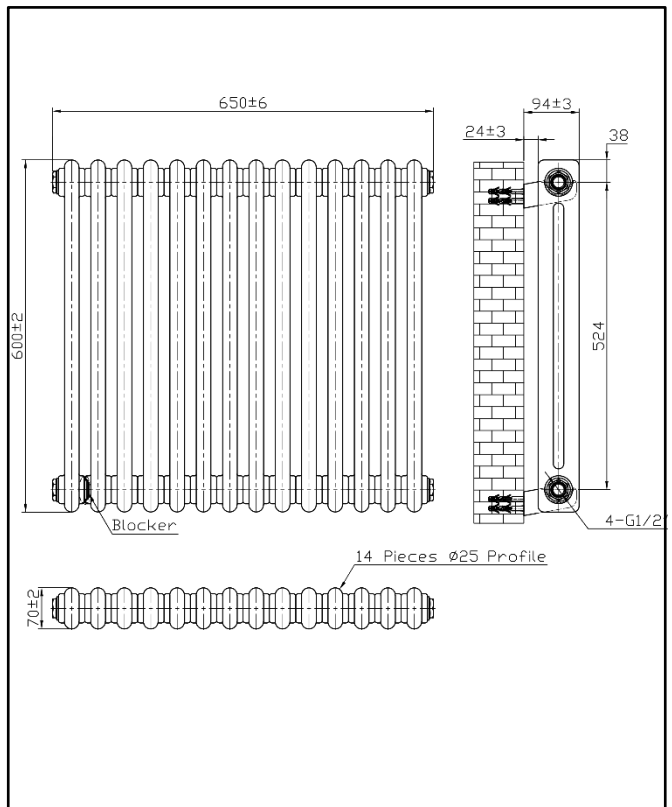

## 3 Column Vertical Anthracite

Product Code: COL-2-60-83-A

**SCUDO**  
BEAUTIFUL BATHROOMS

0330 124 7290

sales@scudo.co.uk www.scudo.co.uk

Scudo is the trading name of Harrison Bathrooms Ltd. Whilst we endeavor to ensure that the product information is accurate, we accept no liability for any information given. All images are for illustration purposes only. Product images and specification are subject to change. Measurements are in millimeters and are nominal.

Product Name	COL-2-60-83-A
Product Description	Column Designer Radiator 2 col 600 x 83mm 18 Sections Anthracite
Product Transportation	
Barcode	5060766129716
Country of origin	CN
Commodity code	7322190000
Product Measurements	
Product Weight (KG)	14.120
Product Width (mm)	650
Product Height (mm)	600
Product Depth (mm)	70
Primary Packed Measurements	
Packaged Weight	15.66
Packed Length	710
Packed Width	680
Packed Height	110

General Information	
Construction Material	Mild Steel
Installation type	Wall Mounted
Colour / Finish	Textured Anthracite
Heating Attributes	
Bar Arrangement	18
Number of Bars	18
Radiator Diameter (Ø)	70
RAL Finish	7016
Bar Diameter (Ø)	25mm
BTU @ 50°C	1533
Thermal Output @ 50°C (WATT's)	999
Element installation compatible	NO
Water Content Volume	10.8
Max Projection (mm)	94
Selected element must not exceed the maximum BTU / Watt output of the product Seek advice from a competent installer	
First Fix Dimensions	
Pipe Centers C1 (mm)	830+RV
Pipe Centers C2 (mm)	59 +/-3

**Dimensions**  
(Measurements in mm)