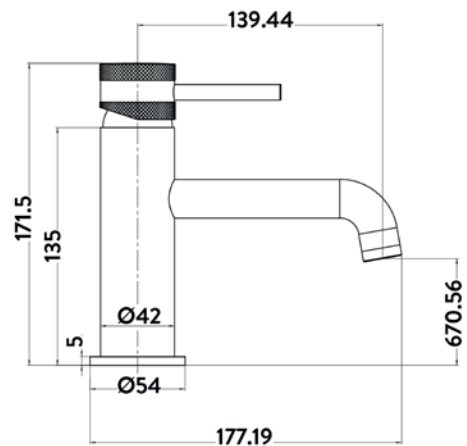

PRODUCT DATA SHEET

Core Basin Mono Mixer Brushed Bronze

Product Code: NU-038

Product Name	NU-038
Product Description	Core Mono Basin Mixer Brushed Bronze
Product Transportation	
Barcode	5060964935379
Country of origin	CH
Commodity code	8481809000
Product Measurements	
Product Weight (KG)	1.199
Product Width (mm)	54
Product Height (mm)	171.5
Product Depth (mm)	179.19
Product Length (mm)	N/a
Primary Packed Measurements	
Packaged Weight	1.2
Packed Length	220
Packed Width	155
Packed Height	135
Packaging Weights	
Card (kg)	0.164
Paper (kg)	0
Wood (kg)	0
Plastic (kg)	0
Compliance DOP	N/a

General Information	
Construction Material	Brass /Stainless steel 304 alloy
Installation type	Basin Fixed
Colour / Finish	Brushed Bronze
Tap / Shower Attributes	
WRAS Approved	Yes
TMV Approved	No
Minimum Operating Pressure (bar)	0.5
Maximum Operating Pressure (bar)	5
Flexible Tails Included	Yes
Number of tap holes required	1
Handle Type	Lever
Swivel Spout	No
Inlet Connection	1/2" M10
Outlet Connection	N/a
Tap Hole Diameter (mm)	35
Tap Type description	Mono Mixer
Includes Waste	No
Valve / Cartridge Type	35mm Cartridges
Cartridge Spare code	N/a
Flow Rates	
0.2bar (l/min)	2.5
0.5bar (l/min)	4
1bar (l/min)	6
2bar (l/min)	8.5
3bar (l/min)	10.6

SCUDO
BEAUTIFUL BATHROOMS

0330 124 7290

sales@scudo.co.uk - www.scudo.co.uk

Scudo is the trading name of Harrison Bathrooms Ltd. Whilst we endeavour to ensure that the product information is accurate we accept no liability for any information given. All images are for illustration purposes only. Product images and specification are subject to change. Measurement are in millimetres and are nominal.

Mono Basin Mixer

Dimensions

(measurements in mm)

LIFETIME GUARANTEE

We are confident in our products and we want our customer to be, we proudly give a lifetime guarantee on our taps and showers, further details can be found on our website