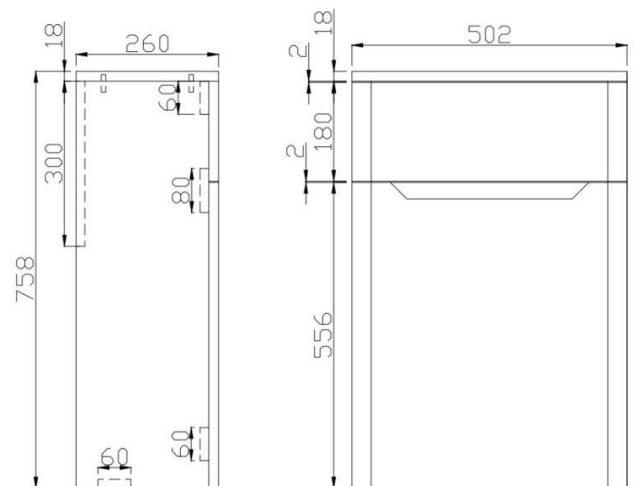

PRODUCT DATA SHEET

Ella WC Unit

Product Code: ELLA-WCUNIT-WHITE

SCUDO
BEAUTIFUL BATHROOMS

0330 124 7290

sales@scudo.co.uk - www.scudo.co.uk

Scudo is the trading name of Harrison Bathrooms Ltd. Whilst we endeavour to ensure that the product information is accurate we accept no liability for any information given. All images are for illustration purposes only. Product images and specification are subject to change. Measurement are in millimetres and are nominal.

Product Name	ELLA-WCUNIT-WHITE
Product Description	Ella 500 WC Unit White
Product Transportation	
Barcode	5060766125039
Country of origin	China
Commodity code	9403609000
Product Measurements	
Product Weight (KG)	13.5
Product Width (mm)	502
Product Height (mm)	756
Product Depth (mm)	260
Product Length (mm)	0
Primary Packed Measurements	
Packaged Weight	14.8
Packed Length	522
Packed Width	776
Packed Height	0
Packaging Weights	
Card (kg)	1.2
Paper (kg)	0
Wood (kg)	0
Plastic (kg)	0.1
Compliance DOP	N/a

General Information	
Construction Material	Melamine
Installation type	Floor Mounted
Colour / Finish	White
Furniture Attributes	
Supplied Fully Assembled	Yes
Number Of Drawers	0
Number Of Doors	0
Soft Close Doors / Drawers	No
Moisture resistant	Yes
Internal Shelves	0
Door Opening Width (mm)	N/a
Draw Opening Distance (mm)	0
Recommended Concealed Cistern	CISTERN002
False Draws	No
Number of False Draws	No
Can the door be swapped over to open the opposite way	N/a
Which side is the door hinge located	N/a
Compatible Furniture Part Code	Ella
Compatible Basin Part Code	N/a
Handles	
Handle Style	Recessed cut out
Handle Finish	N/a
Handle Material	N/a
Number of Handles	0