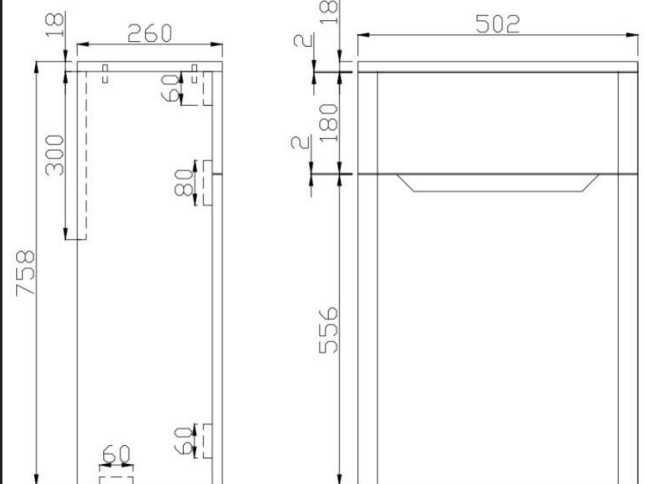

PRODUCT DATA SHEET

Ella WC Unit

Product Code: ELLA-WCUNIT-GREEN

SCUDO
BEAUTIFUL BATHROOMS

0330 124 7290

sales@scudo.co.uk - www.scudo.co.uk

Scudo is the trading name of Harrison Bathrooms Ltd. Whilst we endeavour to ensure that the product information is accurate we accept no liability for any information given. All images are for illustration purposes only. Product images and specification are subject to change. Measurement are in millimetres and are nominal.

Product Name	ELLA-WCUNIT-GREEN
Product Description	Ella 500 WC Unit Green
Product Transportation	
Barcode	5060766125022
Country of origin	China
Commodity code	9403609000
Product Measurements	
Product Weight (KG)	13.5
Product Width (mm)	502
Product Height (mm)	756
Product Depth (mm)	260
Product Length (mm)	0
Primary Packed Measurements	
Packaged Weight	14.8
Packed Length	522
Packed Width	776
Packed Height	0
Packaging Weights	
Card (kg)	1.2
Paper (kg)	0
Wood (kg)	0
Plastic (kg)	0.1
Compliance DOP	N/a

General Information	
Construction Material	Melamine
Installation type	Floor Mounted
Colour / Finish	Green
Furniture Attributes	
Supplied Fully Assembled	Yes
Number Of Drawers	0
Number Of Doors	0
Soft Close Doors / Drawers	No
Moisture resistant	Yes
Internal Shelves	0
Door Opening Width (mm)	N/a
Draw Opening Distance (mm)	0
Recommended Concealed Cistern	CISTERN002
False Draws	No
Number of False Draws	No
Can the door be swapped over to open the opposite way	N/a
Which side is the door hinge located	N/a
Compatible Furniture Part Code	Ella
Compatible Basin Part Code	N/a
Handles	
Handle Style	Recessed cut out
Handle Finish	N/a
Handle Material	N/a
Number of Handles	0

Dimensions

(measurements in mm)

LIFETIME GUARANTEE

We are confident in our products and we want our customer to be, we proudly give a lifetime guarantee on our taps and showers, further details can be found on our website