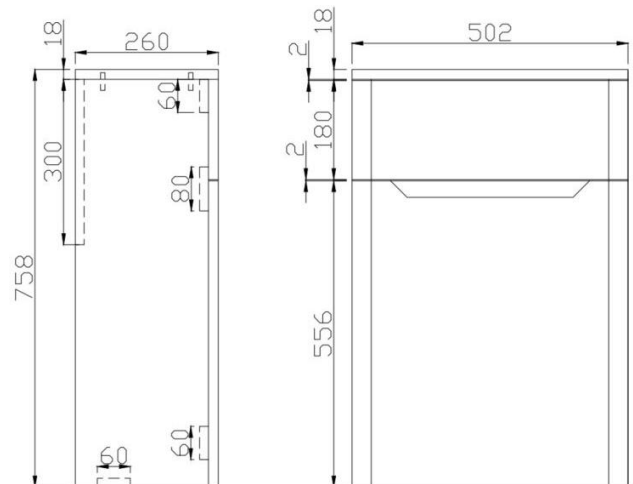

## Ella WC Unit

Product Code: ELLA-WCUNIT-BLUE

**SCUDO**  
BEAUTIFUL BATHROOMS

0330 124 7290

sales@scudo.co.uk - www.scudo.co.uk

Scudo is the trading name of Harrison Bathrooms Ltd. Whilst we endeavour to ensure that the product information is accurate we accept no liability for any information given. All images are for illustration purposes only. Product images and specification are subject to change. Measurement are in millimetres and are nominal.

Product Name	ELLA-WCUNIT-BLUE
Product Description	Ella 500 WC Unit Blue
<b>Product Transportation</b>	
Barcode	5060766125015
Country of origin	China
Commodity code	9403609000
<b>Product Measurements</b>	
Product Weight (KG)	13.5
Product Width (mm)	502
Product Height (mm)	756
Product Depth (mm)	260
Product Length (mm)	0
<b>Primary Packed Measurements</b>	
Packaged Weight	14.8
Packed Length	522
Packed Width	776
Packed Height	0
<b>Packaging Weights</b>	
Card (kg)	1.2
Paper (kg)	0
Wood (kg)	0
Plastic (kg)	0.1
Compliance DOP	N/a

<b>General Information</b>	
Construction Material	Melamine
Installation type	Floor Mounted
Colour / Finish	Blue
<b>Furniture Attributes</b>	
Supplied Fully Assembled	Yes
Number Of Drawers	0
Number Of Doors	0
Soft Close Doors / Drawers	No
Moisture resistant	Yes
Internal Shelves	0
Door Opening Width (mm)	N/a
Draw Opening Distance (mm)	0
Recommended Concealed Cistern	CISTERN002
False Draws	No
Number of False Draws	No
Can the door be swapped over to open the opposite way	N/a
Which side is the door hinge located	N/a
Compatible Furniture Part Code	Ella
Compatible Basin Part Code	N/a
<b>Handles</b>	
Handle Style	Recessed cut out
Handle Finish	N/a
Handle Material	N/a
Number of Handles	0

## Dimensions

(measurements in mm)