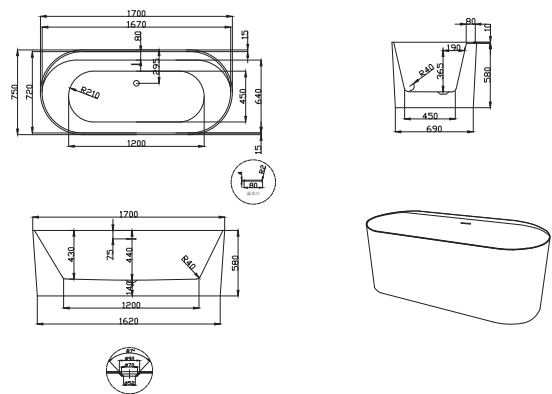

PRODUCT DATA SHEET

Tutto FS Bath 1700 x 750 x 580mm White

Product Code: BATH-TUTTO-1700-750

SCUDO
BEAUTIFUL BATHROOMS

0330 124 7290

sales@scudo.co.uk - www.scudo.co.uk

Scudo is the trading name of Harrison Bathrooms Ltd. Whilst we endeavour to ensure that the product information is accurate we accept no liability for any information given. All images are for illustration purposes only. Product images and specification are subject to change. Measurements are in millimetres and are nominal.

Product Name	BATH-TUTTO-1700-750
Product Description	Tutto FS Bath 1700 x 750 x 580mm White
Product Transportation	
Barcode	5060991252555
Country of origin	China
Commodity code	3922100000
Product Measurements	
Product Weight (KG)	50
Product Width (mm)	1700
Product Height (mm)	580
Product Depth (mm)	750
Primary Packed Measurements	
Packaged Weight	59
Packed Length	1740
Packed Width	620
Packed Height	790

General Information	
Construction Material	Acrylic
Installation type	Floor Mounted
Colour / Finish	White
Bath Attributes	
Bath Water Capacity (Litres)	248
Bath Water Capacity (m3)	0.248
Shape	Oval
Handed	N/a
Bath Feet included	Yes
Supplied with Tap Holes	No
Height of Overflow / Soaking Depth	365
Internal Length Base (mm)	1200
Internal Width / Depth Base (mm)	450
Internal Height (mm)	440
Supplied with Front panel	Built In
Supplied with End panel	Built In
Compatible Panel Part Code	N/a