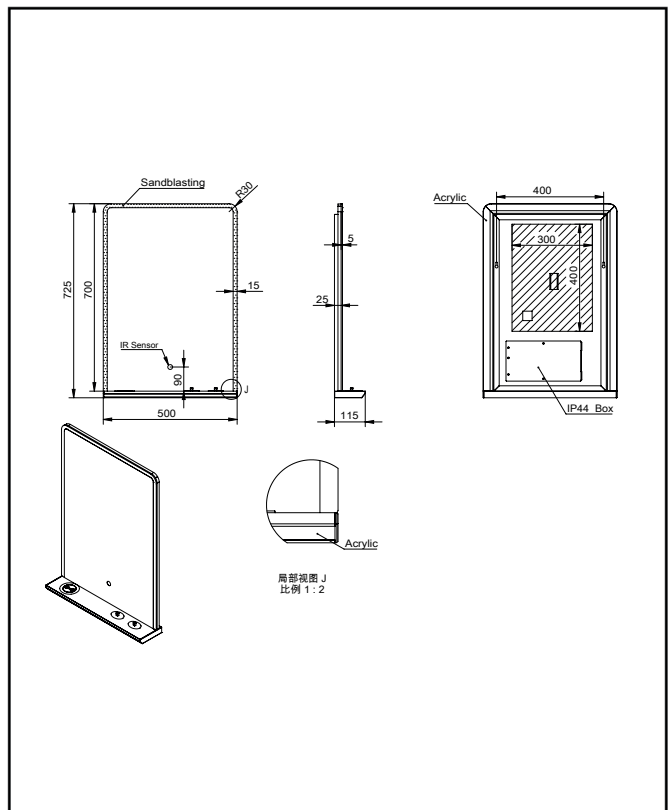

PRODUCT DATA SHEET

Charj 500x700 LED Mirror

Product Code: MIRROR021

Product Name	MIRROR021
Product Description	Charj 500x700 LED Mirror
Product Transportation	
Barcode	5060991254764
Country of origin	China
Commodity code	7009910000
Product Measurements	
Product Weight (KG)	6.5
Product Width (mm)	500
Product Height (mm)	720
Product Depth (mm)	115
Primary Packed Measurements	
Packaged Weight	9
Packed Length	150
Packed Width	800
Packed Height	900

General Information	
Construction Material	Mirror / Plastic
Installation type	Wall Mounted
Colour / Finish	White
Mirror Attributes	
Bulb Watts	50
Bulb Type	LED
Voltage	230
Switch Type	Infrared
Shaving Socket	No
Demister	Yes
Clock	No
Hang Type	Landscape
Light Colour	White
Lumens	1238
Light Temperature	2700-6500K
Dimmable	Yes
Energy Rating	F
Internal Shelves	No
Down Light	No
Bluetooth Speaker	No
IP Rating	IP44

0330 124 7290

sales@scudo.co.uk - www.scudo.co.uk

Scudo is the trading name of Harrison Bathrooms Ltd. Whilst we endeavour to ensure that the product information is accurate we accept no liability for any information given. All images are for illustration purposes only. Product images and specification are subject to change. Measurements are in millimetres and are nominal.

Dimensions

(Measurements in mm)

LIFETIME GUARANTEE

We are confident in our products and we want our customer to be, we proudly give a lifetime guarantee on our taps and showers, further details can be found on our website.